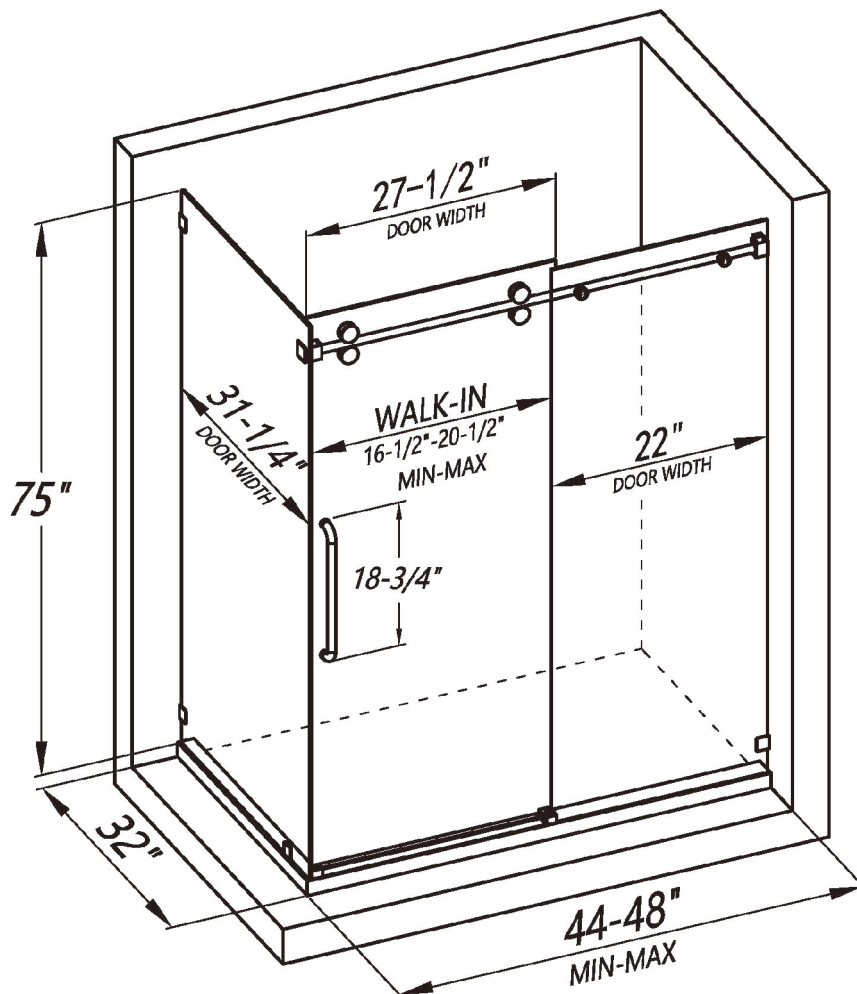

FRAMELESS SINGLE SLIDING SHOWER ENCLOSURE

LY7505-48x32x75

FEATURES

- Single sliding corner enclosure with side panel
- Reversible installation for left or right-handed opening
- Shatter-proof and water-resistant film bonded onto the glass
- 3/8" (10mm) thick certified clear tempered glass
- Premium 304 stainless steel hardware to provide smooth and silent sliding
- Up to 5" in width adjustment to fit your opening
- Designed and manufactured to be easily installed

FRAMELESS SINGLE SLIDING SHOWER ENCLOSURE
LY7505-54x32x75

FEATURES

- Single sliding corner enclosure with side panel
- Reversible installation for left or right-handed opening
- Shatter-proof and water-resistant film bonded onto the glass
- 3/8" (10mm) thick certified clear tempered glass
- Premium 304 stainless steel hardware to provide smooth and silent sliding
- Up to 5" in width adjustment to fit your opening
- Designed and manufactured to be easily installed

FRAMELESS SINGLE SLIDING SHOWER ENCLOSURE
LY7505-60x32x75

FEATURES

- Single sliding corner enclosure with side panel
- Reversible installation for left or right-handed opening
- Shatter-proof and water-resistant film bonded onto the glass
- 3/8" (10mm) thick certified clear tempered glass
- Premium 304 stainless steel hardware to provide smooth and silent sliding
- Up to 5" in width adjustment to fit your opening
- Designed and manufactured to be easily installed

FRAMELESS SINGLE SLIDING SHOWER ENCLOSURE
LY7505-66x32x75

FEATURES

- Single sliding corner enclosure with side panel
- Reversible installation for left or right-handed opening
- Shatter-proof and water-resistant film bonded onto the glass
- 3/8" (10mm) thick certified clear tempered glass
- Premium 304 stainless steel hardware to provide smooth and silent sliding
- Up to 5" in width adjustment to fit your opening
- Designed and manufactured to be easily installed