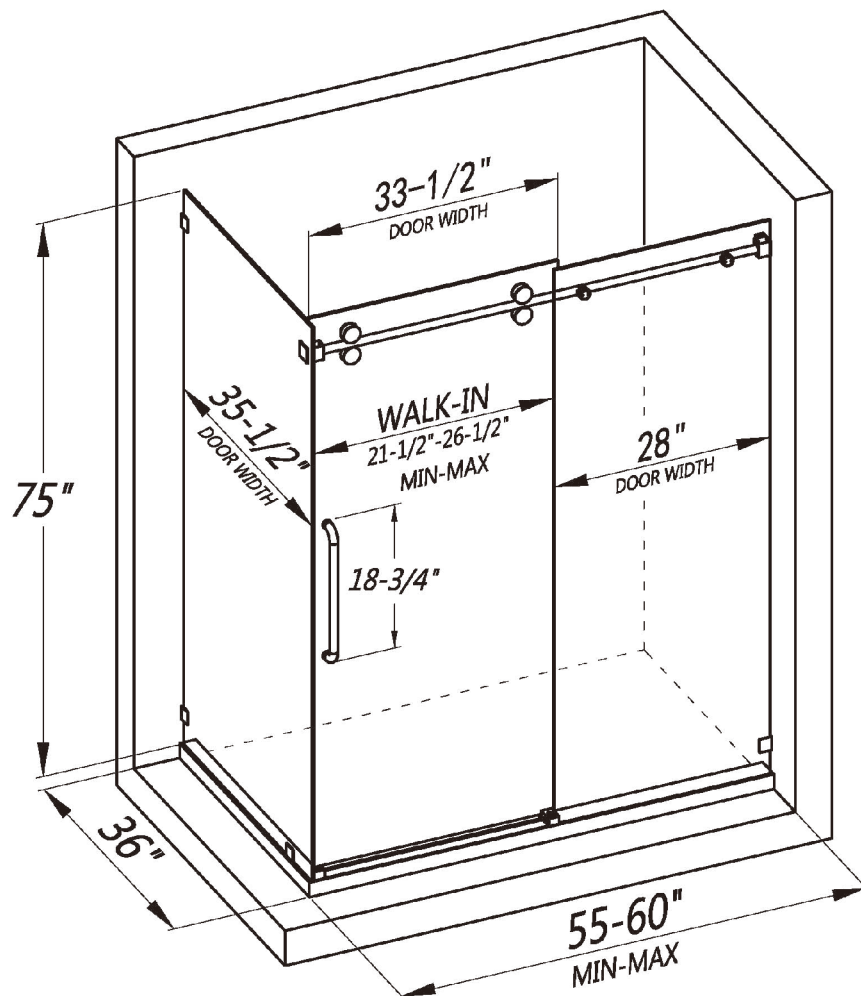

FRAMELESS SINGLE SLIDING SHOWER ENCLOSURE

LY7505-48x32x75

FEATURES

- Single sliding corner enclosure with side panel
- Reversible installation for left or right-handed opening
- Shatter-proof and water-resistant film bonded onto the glass
- 3/8" (10mm) thick certified clear tempered glass
- Premium 304 stainless steel hardware to provide smooth and silent sliding
- Up to 5" in width adjustment to fit your opening
- Designed and manufactured to be easily installed

FRAMELESS SINGLE SLIDING SHOWER ENCLOSURE
LY7505-48x36x75

FEATURES

- Single sliding corner enclosure with side panel
- Reversible installation for left or right-handed opening
- Shatter-proof and water-resistant film bonded onto the glass
- 3/8" (10mm) thick certified clear tempered glass
- Premium 304 stainless steel hardware to provide smooth and silent sliding
- Up to 5" in width adjustment to fit your opening
- Designed and manufactured to be easily installed

FRAMELESS SINGLE SLIDING SHOWER ENCLOSURE
LY7505-54x36x75

FEATURES

- Single sliding corner enclosure with side panel
- Reversible installation for left or right-handed opening
- Shatter-proof and water-resistant film bonded onto the glass
- 3/8" (10mm) thick certified clear tempered glass
- Premium 304 stainless steel hardware to provide smooth and silent sliding
- Up to 5" in width adjustment to fit your opening
- Designed and manufactured to be easily installed

FRAMELESS SINGLE SLIDING SHOWER ENCLOSURE
LY7505-60x36x75

FEATURES

- Single sliding corner enclosure with side panel
- Reversible installation for left or right-handed opening
- Shatter-proof and water-resistant film bonded onto the glass
- 3/8" (10mm) thick certified clear tempered glass
- Premium 304 stainless steel hardware to provide smooth and silent sliding
- Up to 5" in width adjustment to fit your opening
- Designed and manufactured to be easily installed