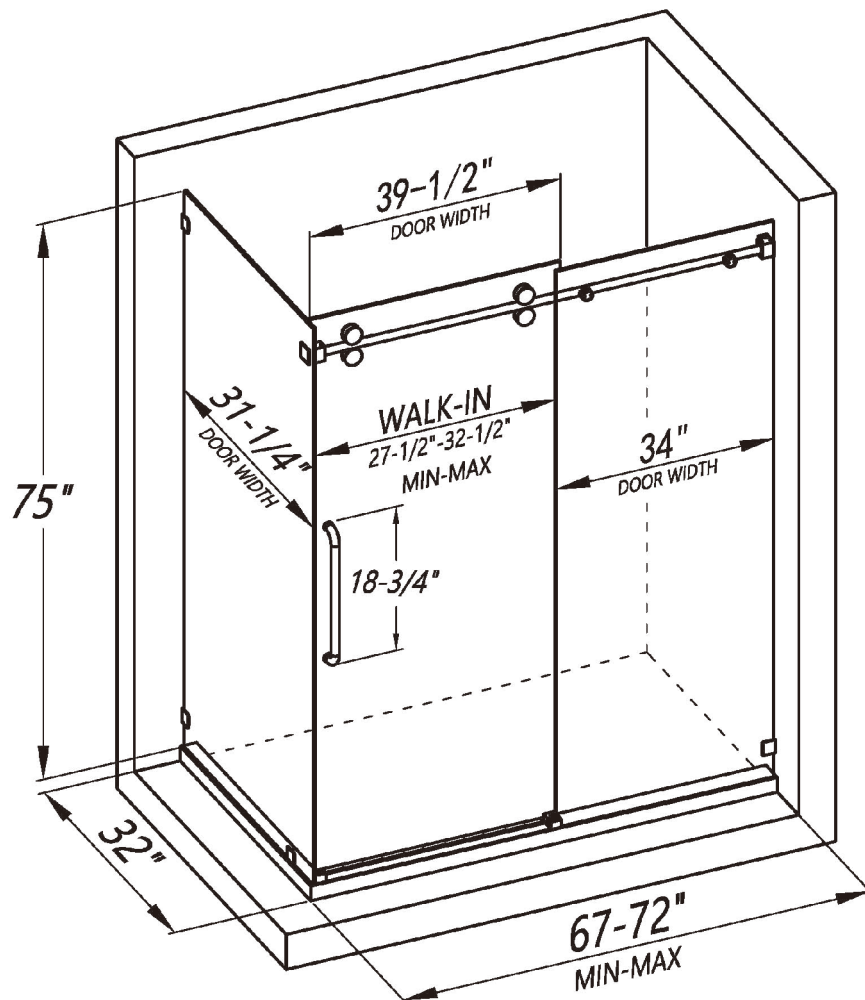

FRAMELESS SINGLE SLIDING SHOWER ENCLOSURE
LY7505-60x32x75

FEATURES

- Single sliding corner enclosure with side panel
- Reversible installation for left or right-handed opening
- Shatter-proof and water-resistant film bonded onto the glass
- 3/8" (10mm) thick certified clear tempered glass
- Premium 304 stainless steel hardware to provide smooth and silent sliding
- Up to 5" in width adjustment to fit your opening
- Designed and manufactured to be easily installed

FRAMELESS SINGLE SLIDING SHOWER ENCLOSURE
LY7505-66x32x75

FEATURES

- Single sliding corner enclosure with side panel
- Reversible installation for left or right-handed opening
- Shatter-proof and water-resistant film bonded onto the glass
- 3/8" (10mm) thick certified clear tempered glass
- Premium 304 stainless steel hardware to provide smooth and silent sliding
- Up to 5" in width adjustment to fit your opening
- Designed and manufactured to be easily installed

FRAMELESS SINGLE SLIDING SHOWER ENCLOSURE
LY7505-72x32x75

FEATURES

- Single sliding corner enclosure with side panel
- Reversible installation for left or right-handed opening
- Shatter-proof and water-resistant film bonded onto the glass
- 3/8" (10mm) thick certified clear tempered glass
- Premium 304 stainless steel hardware to provide smooth and silent sliding
- Up to 5" in width adjustment to fit your opening
- Designed and manufactured to be easily installed

FRAMELESS SINGLE SLIDING SHOWER ENCLOSURE
LY7505-48x36x75

FEATURES

- Single sliding corner enclosure with side panel
- Reversible installation for left or right-handed opening
- Shatter-proof and water-resistant film bonded onto the glass
- 3/8" (10mm) thick certified clear tempered glass
- Premium 304 stainless steel hardware to provide smooth and silent sliding
- Up to 5" in width adjustment to fit your opening
- Designed and manufactured to be easily installed