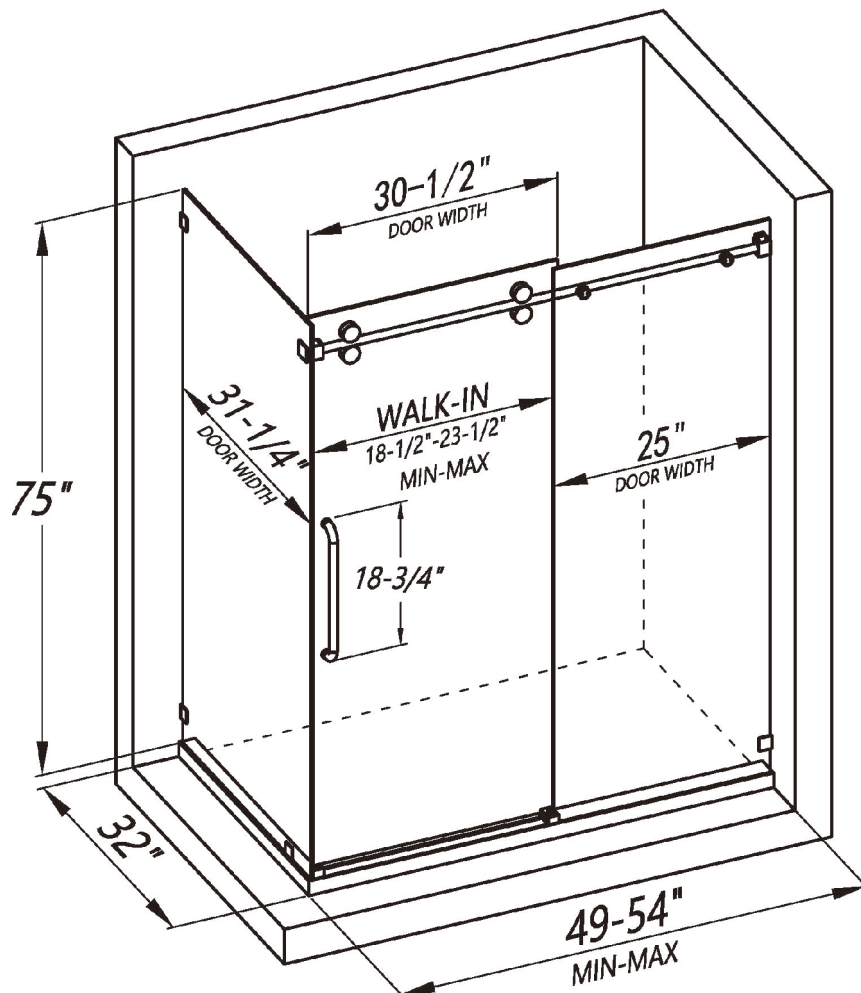

FRAMELESS SINGLE SLIDING SHOWER ENCLOSURE

LY7505-48x32x75

FEATURES

- Single sliding corner enclosure with side panel
- Reversible installation for left or right-handed opening
- Shatter-proof and water-resistant film bonded onto the glass
- 3/8" (10mm) thick certified clear tempered glass
- Premium 304 stainless steel hardware to provide smooth and silent sliding
- Up to 5" in width adjustment to fit your opening
- Designed and manufactured to be easily installed

FRAMELESS SINGLE SLIDING SHOWER ENCLOSURE
LY7505-54x32x75

FEATURES

- Single sliding corner enclosure with side panel
- Reversible installation for left or right-handed opening
- Shatter-proof and water-resistant film bonded onto the glass
- 3/8" (10mm) thick certified clear tempered glass
- Premium 304 stainless steel hardware to provide smooth and silent sliding
- Up to 5" in width adjustment to fit your opening
- Designed and manufactured to be easily installed

FRAMELESS SINGLE SLIDING SHOWER ENCLOSURE
LY7505-60x32x75

FEATURES

- Single sliding corner enclosure with side panel
- Reversible installation for left or right-handed opening
- Shatter-proof and water-resistant film bonded onto the glass
- 3/8" (10mm) thick certified clear tempered glass
- Premium 304 stainless steel hardware to provide smooth and silent sliding
- Up to 5" in width adjustment to fit your opening
- Designed and manufactured to be easily installed

FRAMELESS SINGLE SLIDING SHOWER ENCLOSURE
LY7505-66x32x75

FEATURES

- Single sliding corner enclosure with side panel
- Reversible installation for left or right-handed opening
- Shatter-proof and water-resistant film bonded onto the glass
- 3/8" (10mm) thick certified clear tempered glass
- Premium 304 stainless steel hardware to provide smooth and silent sliding
- Up to 5" in width adjustment to fit your opening
- Designed and manufactured to be easily installed