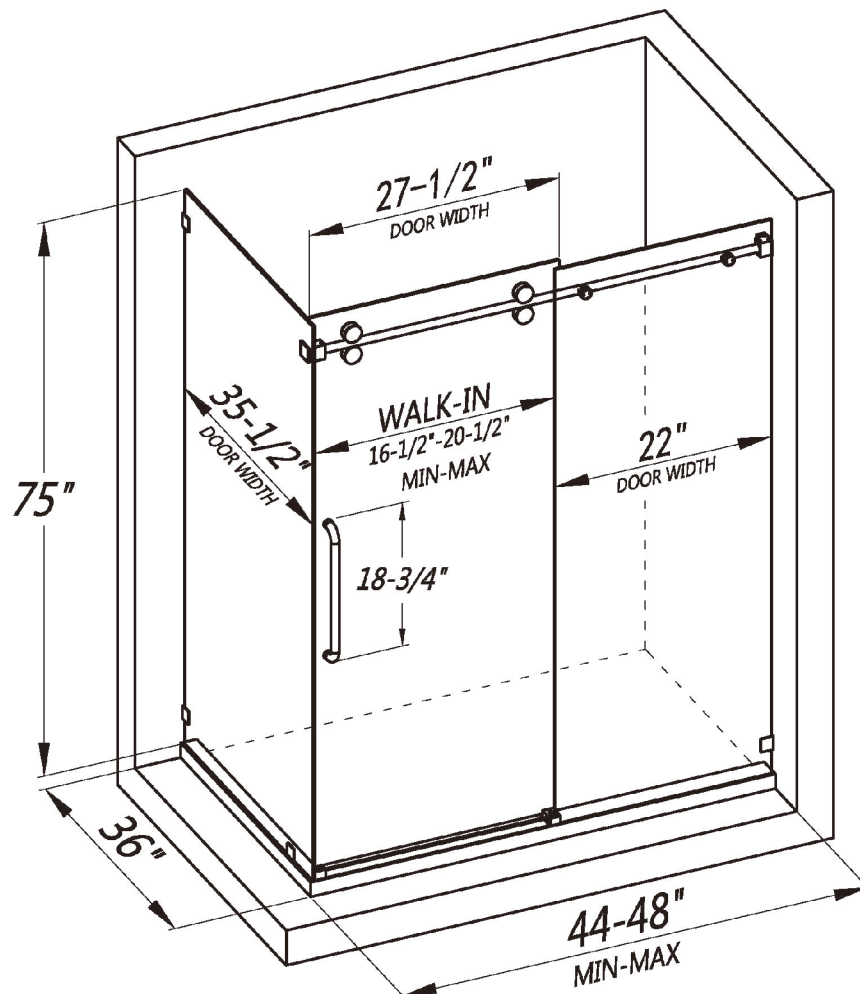

FRAMELESS SINGLE SLIDING SHOWER ENCLOSURE
LY7505-60x32x75

FEATURES

- Single sliding corner enclosure with side panel
- Reversible installation for left or right-handed opening
- Shatter-proof and water-resistant film bonded onto the glass
- 3/8" (10mm) thick certified clear tempered glass
- Premium 304 stainless steel hardware to provide smooth and silent sliding
- Up to 5" in width adjustment to fit your opening
- Designed and manufactured to be easily installed

FRAMELESS SINGLE SLIDING SHOWER ENCLOSURE
LY7505-66x32x75

FEATURES

- Single sliding corner enclosure with side panel
- Reversible installation for left or right-handed opening
- Shatter-proof and water-resistant film bonded onto the glass
- 3/8" (10mm) thick certified clear tempered glass
- Premium 304 stainless steel hardware to provide smooth and silent sliding
- Up to 5" in width adjustment to fit your opening
- Designed and manufactured to be easily installed

FRAMELESS SINGLE SLIDING SHOWER ENCLOSURE
LY7505-72x32x75

FEATURES

- Single sliding corner enclosure with side panel
- Reversible installation for left or right-handed opening
- Shatter-proof and water-resistant film bonded onto the glass
- 3/8" (10mm) thick certified clear tempered glass
- Premium 304 stainless steel hardware to provide smooth and silent sliding
- Up to 5" in width adjustment to fit your opening
- Designed and manufactured to be easily installed

FRAMELESS SINGLE SLIDING SHOWER ENCLOSURE
LY7505-48x36x75

FEATURES

- Single sliding corner enclosure with side panel
- Reversible installation for left or right-handed opening
- Shatter-proof and water-resistant film bonded onto the glass
- 3/8" (10mm) thick certified clear tempered glass
- Premium 304 stainless steel hardware to provide smooth and silent sliding
- Up to 5" in width adjustment to fit your opening
- Designed and manufactured to be easily installed