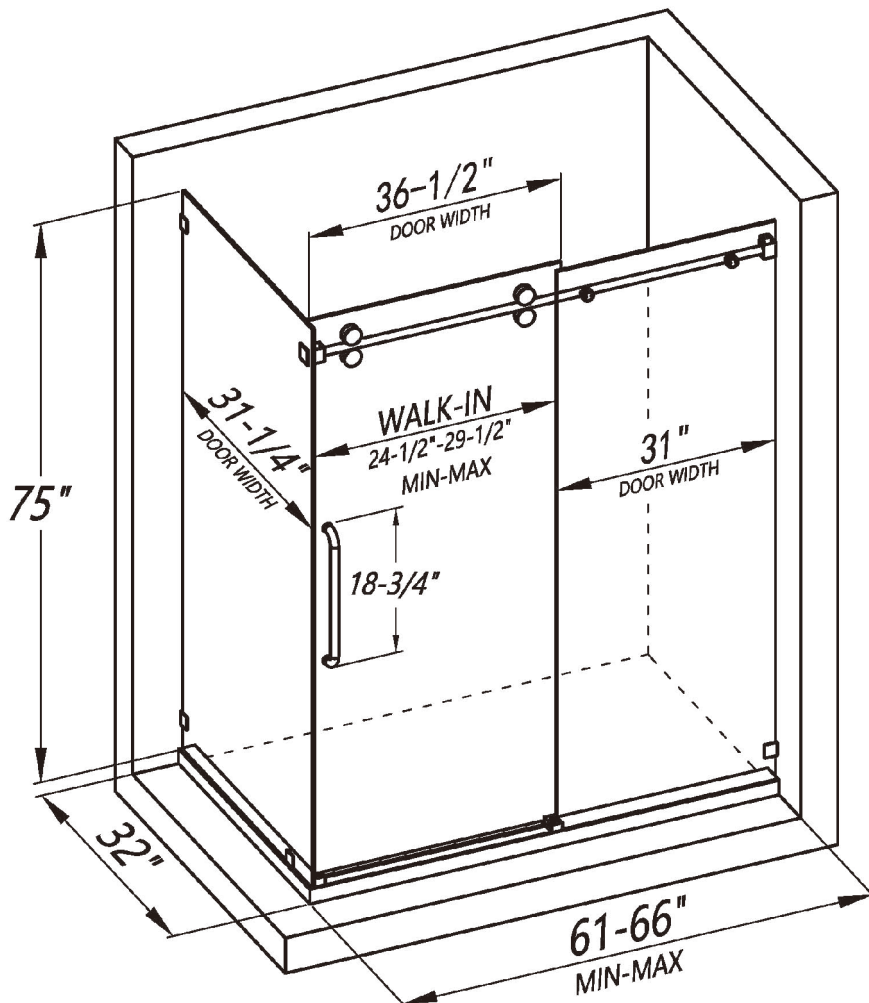

FRAMELESS SINGLE SLIDING SHOWER ENCLOSURE

LY7505-48x32x75

FEATURES

- Single sliding corner enclosure with side panel
- Reversible installation for left or right-handed opening
- Shatter-proof and water-resistant film bonded onto the glass
- 3/8" (10mm) thick certified clear tempered glass
- Premium 304 stainless steel hardware to provide smooth and silent sliding
- Up to 5" in width adjustment to fit your opening
- Designed and manufactured to be easily installed

FRAMELESS SINGLE SLIDING SHOWER ENCLOSURE
LY7505-54x32x75

FEATURES

- Single sliding corner enclosure with side panel
- Reversible installation for left or right-handed opening
- Shatter-proof and water-resistant film bonded onto the glass
- 3/8" (10mm) thick certified clear tempered glass
- Premium 304 stainless steel hardware to provide smooth and silent sliding
- Up to 5" in width adjustment to fit your opening
- Designed and manufactured to be easily installed

FRAMELESS SINGLE SLIDING SHOWER ENCLOSURE
LY7505-60x32x75

FEATURES

- Single sliding corner enclosure with side panel
- Reversible installation for left or right-handed opening
- Shatter-proof and water-resistant film bonded onto the glass
- 3/8" (10mm) thick certified clear tempered glass
- Premium 304 stainless steel hardware to provide smooth and silent sliding
- Up to 5" in width adjustment to fit your opening
- Designed and manufactured to be easily installed

FRAMELESS SINGLE SLIDING SHOWER ENCLOSURE
LY7505-66x32x75

FEATURES

- Single sliding corner enclosure with side panel
- Reversible installation for left or right-handed opening
- Shatter-proof and water-resistant film bonded onto the glass
- 3/8" (10mm) thick certified clear tempered glass
- Premium 304 stainless steel hardware to provide smooth and silent sliding
- Up to 5" in width adjustment to fit your opening
- Designed and manufactured to be easily installed