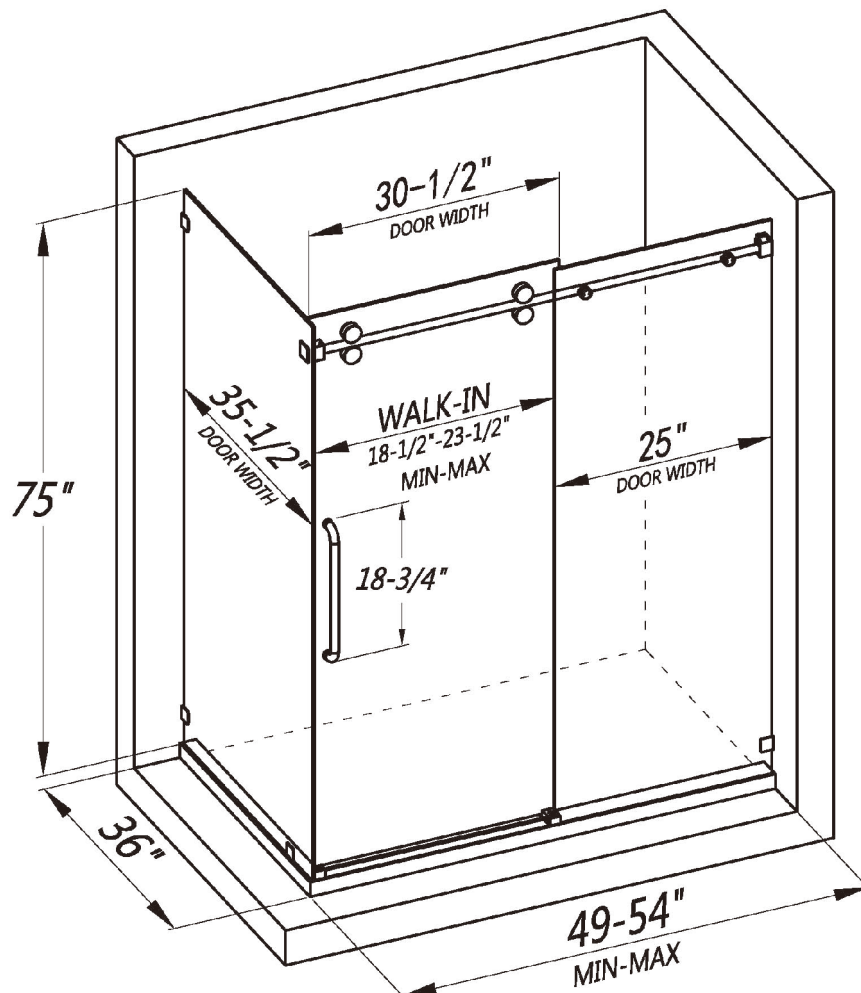

FRAMELESS SINGLE SLIDING SHOWER ENCLOSURE

LY7505-48x32x75

FEATURES

- Single sliding corner enclosure with side panel
- Reversible installation for left or right-handed opening
- Shatter-proof and water-resistant film bonded onto the glass
- 3/8" (10mm) thick certified clear tempered glass
- Premium 304 stainless steel hardware to provide smooth and silent sliding
- Up to 5" in width adjustment to fit your opening
- Designed and manufactured to be easily installed

FRAMELESS SINGLE SLIDING SHOWER ENCLOSURE
LY7505-72x32x75

FEATURES

- Single sliding corner enclosure with side panel
- Reversible installation for left or right-handed opening
- Shatter-proof and water-resistant film bonded onto the glass
- 3/8" (10mm) thick certified clear tempered glass
- Premium 304 stainless steel hardware to provide smooth and silent sliding
- Up to 5" in width adjustment to fit your opening
- Designed and manufactured to be easily installed

FRAMELESS SINGLE SLIDING SHOWER ENCLOSURE
LY7505-48x36x75

FEATURES

- Single sliding corner enclosure with side panel
- Reversible installation for left or right-handed opening
- Shatter-proof and water-resistant film bonded onto the glass
- 3/8" (10mm) thick certified clear tempered glass
- Premium 304 stainless steel hardware to provide smooth and silent sliding
- Up to 5" in width adjustment to fit your opening
- Designed and manufactured to be easily installed

FRAMELESS SINGLE SLIDING SHOWER ENCLOSURE
LY7505-54x36x75

FEATURES

- Single sliding corner enclosure with side panel
- Reversible installation for left or right-handed opening
- Shatter-proof and water-resistant film bonded onto the glass
- 3/8" (10mm) thick certified clear tempered glass
- Premium 304 stainless steel hardware to provide smooth and silent sliding
- Up to 5" in width adjustment to fit your opening
- Designed and manufactured to be easily installed