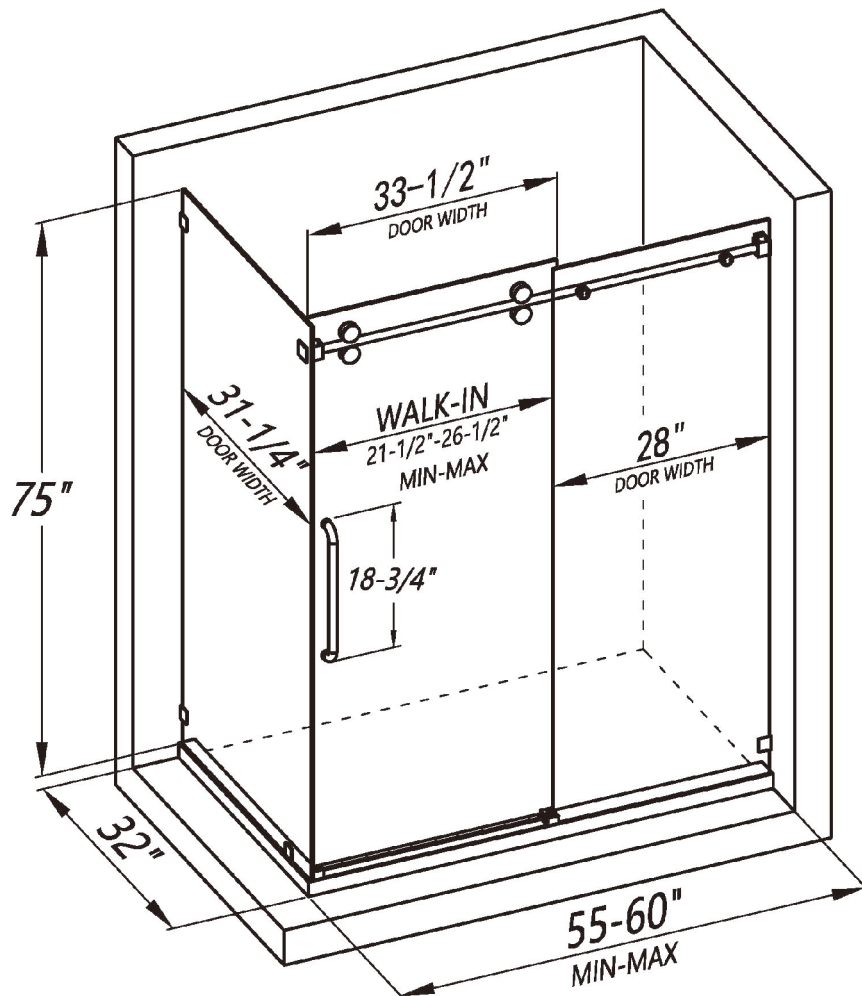

FRAMELESS SINGLE SLIDING SHOWER ENCLOSURE

LY7505-48x32x75

FEATURES

- Single sliding corner enclosure with side panel
- Reversible installation for left or right-handed opening
- Shatter-proof and water-resistant film bonded onto the glass
- 3/8" (10mm) thick certified clear tempered glass
- Premium 304 stainless steel hardware to provide smooth and silent sliding
- Up to 5" in width adjustment to fit your opening
- Designed and manufactured to be easily installed

FRAMELESS SINGLE SLIDING SHOWER ENCLOSURE
LY7505-54x32x75

FEATURES

- Single sliding corner enclosure with side panel
- Reversible installation for left or right-handed opening
- Shatter-proof and water-resistant film bonded onto the glass
- 3/8" (10mm) thick certified clear tempered glass
- Premium 304 stainless steel hardware to provide smooth and silent sliding
- Up to 5" in width adjustment to fit your opening
- Designed and manufactured to be easily installed

FRAMELESS SINGLE SLIDING SHOWER ENCLOSURE
LY7505-60x32x75

FEATURES

- Single sliding corner enclosure with side panel
- Reversible installation for left or right-handed opening
- Shatter-proof and water-resistant film bonded onto the glass
- 3/8" (10mm) thick certified clear tempered glass
- Premium 304 stainless steel hardware to provide smooth and silent sliding
- Up to 5" in width adjustment to fit your opening
- Designed and manufactured to be easily installed

FRAMELESS SINGLE SLIDING SHOWER ENCLOSURE
LY7505-66x32x75

FEATURES

- Single sliding corner enclosure with side panel
- Reversible installation for left or right-handed opening
- Shatter-proof and water-resistant film bonded onto the glass
- 3/8" (10mm) thick certified clear tempered glass
- Premium 304 stainless steel hardware to provide smooth and silent sliding
- Up to 5" in width adjustment to fit your opening
- Designed and manufactured to be easily installed