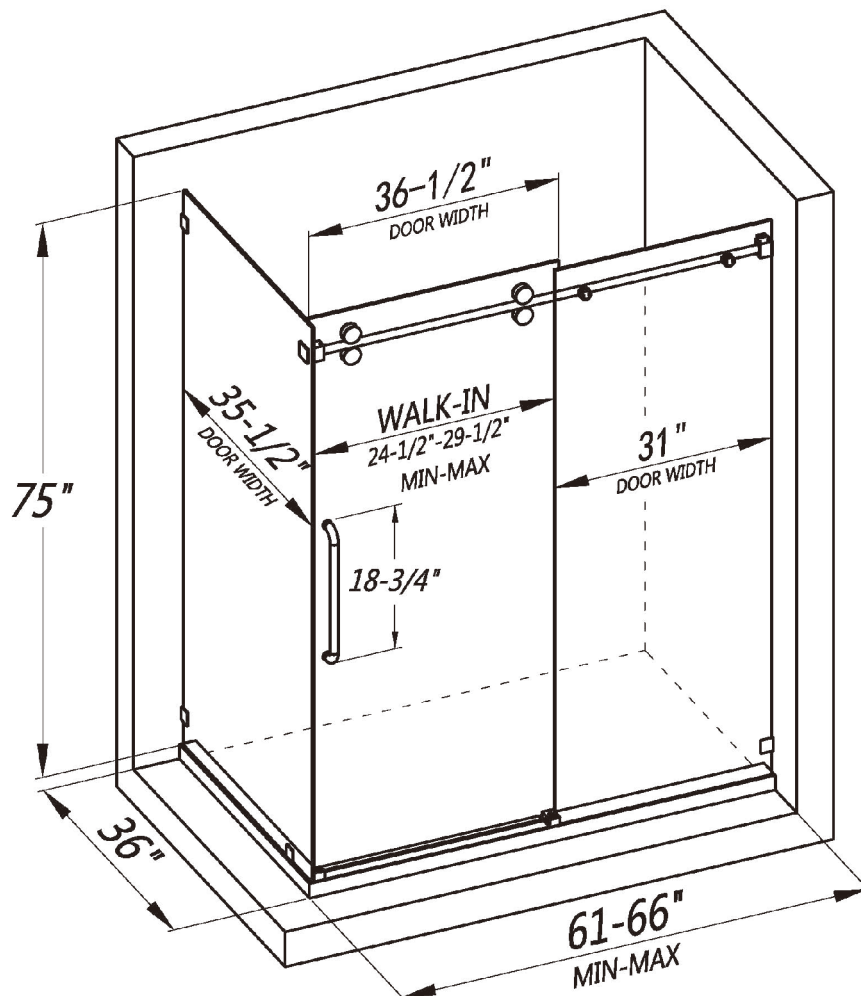

FRAMELESS SINGLE SLIDING SHOWER ENCLOSURE

LY7505-48x32x75

FEATURES

- Single sliding corner enclosure with side panel
- Reversible installation for left or right-handed opening
- Shatter-proof and water-resistant film bonded onto the glass
- 3/8" (10mm) thick certified clear tempered glass
- Premium 304 stainless steel hardware to provide smooth and silent sliding
- Up to 5" in width adjustment to fit your opening
- Designed and manufactured to be easily installed

FRAMELESS SINGLE SLIDING SHOWER ENCLOSURE
LY7505-54x36x75

FEATURES

- Single sliding corner enclosure with side panel
- Reversible installation for left or right-handed opening
- Shatter-proof and water-resistant film bonded onto the glass
- 3/8" (10mm) thick certified clear tempered glass
- Premium 304 stainless steel hardware to provide smooth and silent sliding
- Up to 5" in width adjustment to fit your opening
- Designed and manufactured to be easily installed

FRAMELESS SINGLE SLIDING SHOWER ENCLOSURE
LY7505-60x36x75

FEATURES

- Single sliding corner enclosure with side panel
- Reversible installation for left or right-handed opening
- Shatter-proof and water-resistant film bonded onto the glass
- 3/8" (10mm) thick certified clear tempered glass
- Premium 304 stainless steel hardware to provide smooth and silent sliding
- Up to 5" in width adjustment to fit your opening
- Designed and manufactured to be easily installed

FRAMELESS SINGLE SLIDING SHOWER ENCLOSURE
LY7505-66x36x75

FEATURES

- Single sliding corner enclosure with side panel
- Reversible installation for left or right-handed opening
- Shatter-proof and water-resistant film bonded onto the glass
- 3/8" (10mm) thick certified clear tempered glass
- Premium 304 stainless steel hardware to provide smooth and silent sliding
- Up to 5" in width adjustment to fit your opening
- Designed and manufactured to be easily installed