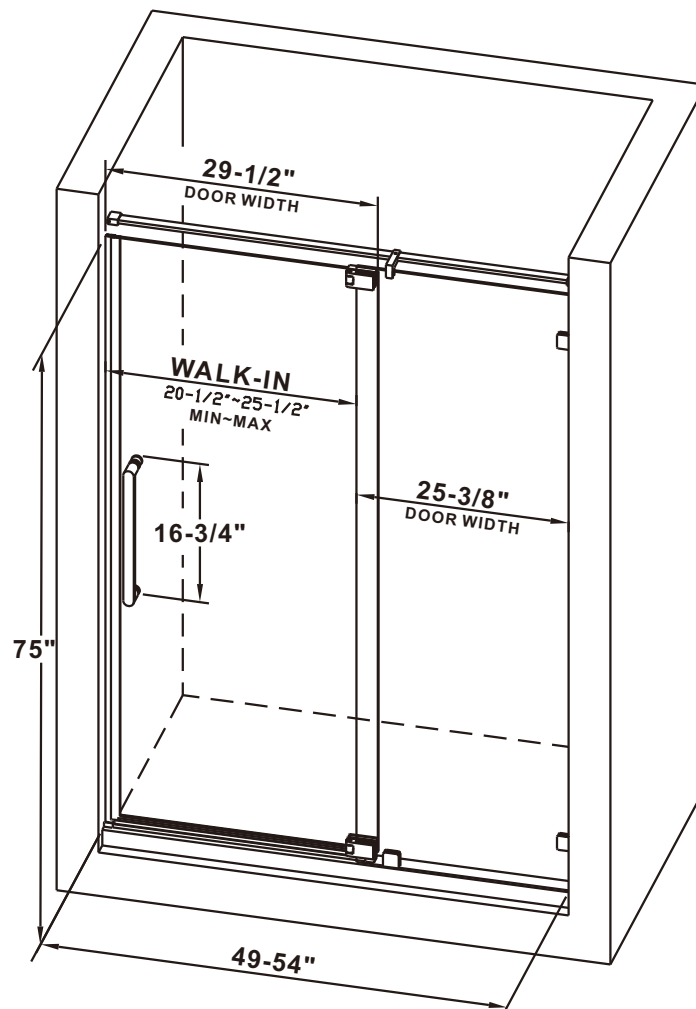

## PIVOT SHOWER DOOR

**PIVOT SHOWER DOOR**  
**LY9701-43x75**

**FEATURES**

- Pivot door design with pivot hinges
- Magnetic strips to ensure water-tight seal
- Reversible installation for left or right-handed opening
- Shatter-proof and water-resistant film bonded onto the glass
- 5/16" (8mm) thick certified clear tempered glass
- Premium 304 stainless steel hardware to provide smooth and silent sliding
- Up to 5" in width adjustment to fit your opening
- Designed and manufactured to be easily installed

**PIVOT SHOWER DOOR**  
**LY9701-48x75**

**FEATURES**

- Pivot door design with pivot hinges
- Magnetic strips to ensure water-tight seal
- Reversible installation for left or right-handed opening
- Shatter-proof and water-resistant film bonded onto the glass
- 5/16" (8mm) thick certified clear tempered glass
- Premium 304 stainless steel hardware to provide smooth and silent sliding
- Up to 5" in width adjustment to fit your opening
- Designed and manufactured to be easily installed

**PIVOT SHOWER DOOR**  
**LY9701-54x75**

**FEATURES**

- Pivot door design with pivot hinges
- Magnetic strips to ensure water-tight seal
- Reversible installation for left or right-handed opening
- Shatter-proof and water-resistant film bonded onto the glass
- 5/16" (8mm) thick certified clear tempered glass
- Premium 304 stainless steel hardware to provide smooth and silent sliding
- Up to 5" in width adjustment to fit your opening
- Designed and manufactured to be easily installed