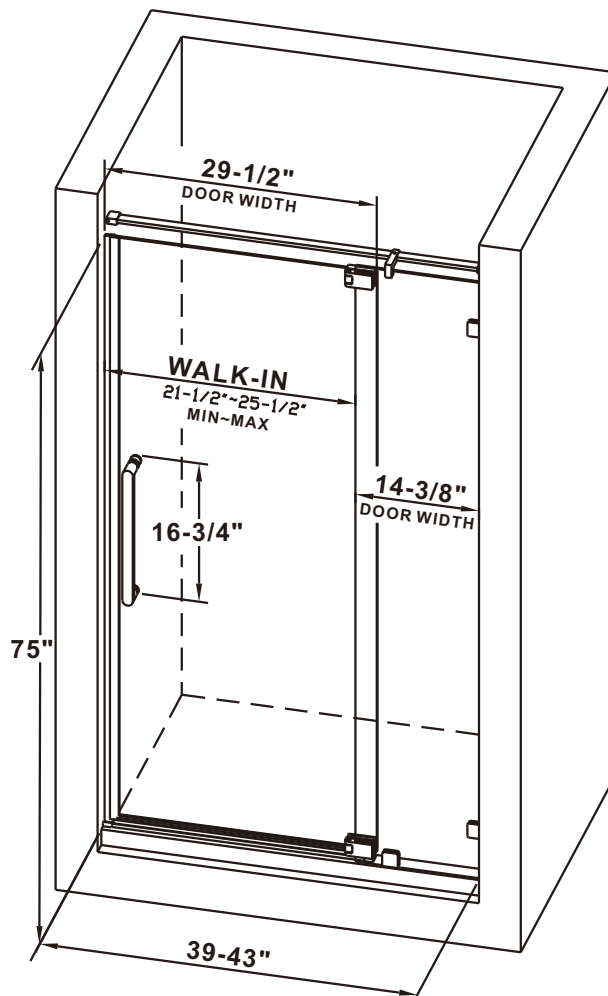

## PIVOT SHOWER DOOR

#### FEATURES

- Pivot door design with pivot hinges
- Magnetic strips to ensure water-tight seal
- Reversible installation for left or right-handed opening
- Shatter-proof and water-resistant film bonded onto the glass
- 5/16" (8mm) thick certified clear tempered glass
- Premium 304 stainless steel hardware to provide smooth and silent sliding
- Up to 5" in width adjustment to fit your opening
- Designed and manufactured to be easily installed

**PIVOT SHOWER DOOR**  
**LY9701-43x75**

**FEATURES**

- Pivot door design with pivot hinges
- Magnetic strips to ensure water-tight seal
- Reversible installation for left or right-handed opening
- Shatter-proof and water-resistant film bonded onto the glass
- 5/16" (8mm) thick certified clear tempered glass
- Premium 304 stainless steel hardware to provide smooth and silent sliding
- Up to 5" in width adjustment to fit your opening
- Designed and manufactured to be easily installed

**PIVOT SHOWER DOOR**  
**LY9701-48x75**

**FEATURES**

- Pivot door design with pivot hinges
- Magnetic strips to ensure water-tight seal
- Reversible installation for left or right-handed opening
- Shatter-proof and water-resistant film bonded onto the glass
- 5/16" (8mm) thick certified clear tempered glass
- Premium 304 stainless steel hardware to provide smooth and silent sliding
- Up to 5" in width adjustment to fit your opening
- Designed and manufactured to be easily installed