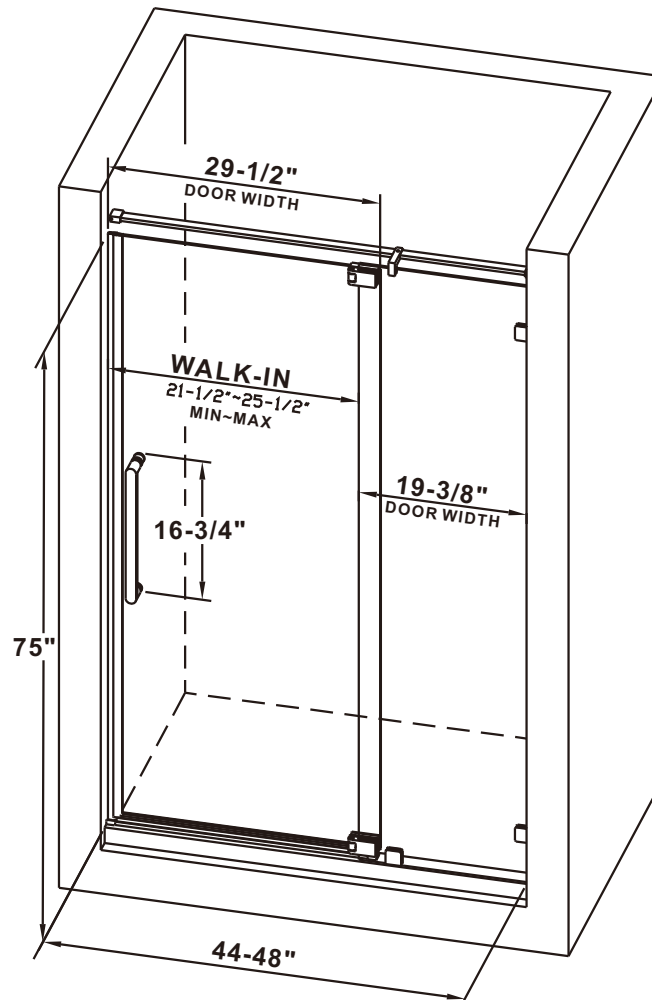

## PIVOT SHOWER DOOR

#### FEATURES

- Pivot door design with pivot hinges
- Magnetic strips to ensure water-tight seal
- Reversible installation for left or right-handed opening
- Shatter-proof and water-resistant film bonded onto the glass
- 5/16" (8mm) thick certified clear tempered glass
- Premium 304 stainless steel hardware to provide smooth and silent sliding
- Up to 5" in width adjustment to fit your opening
- Designed and manufactured to be easily installed

**PIVOT SHOWER DOOR**  
**LY9701-43x75**

**FEATURES**

- Pivot door design with pivot hinges
- Magnetic strips to ensure water-tight seal
- Reversible installation for left or right-handed opening
- Shatter-proof and water-resistant film bonded onto the glass
- 5/16" (8mm) thick certified clear tempered glass
- Premium 304 stainless steel hardware to provide smooth and silent sliding
- Up to 5" in width adjustment to fit your opening
- Designed and manufactured to be easily installed

**PIVOT SHOWER DOOR**  
**LY9701-48x75**

**FEATURES**

- Pivot door design with pivot hinges
- Magnetic strips to ensure water-tight seal
- Reversible installation for left or right-handed opening
- Shatter-proof and water-resistant film bonded onto the glass
- 5/16" (8mm) thick certified clear tempered glass
- Premium 304 stainless steel hardware to provide smooth and silent sliding
- Up to 5" in width adjustment to fit your opening
- Designed and manufactured to be easily installed