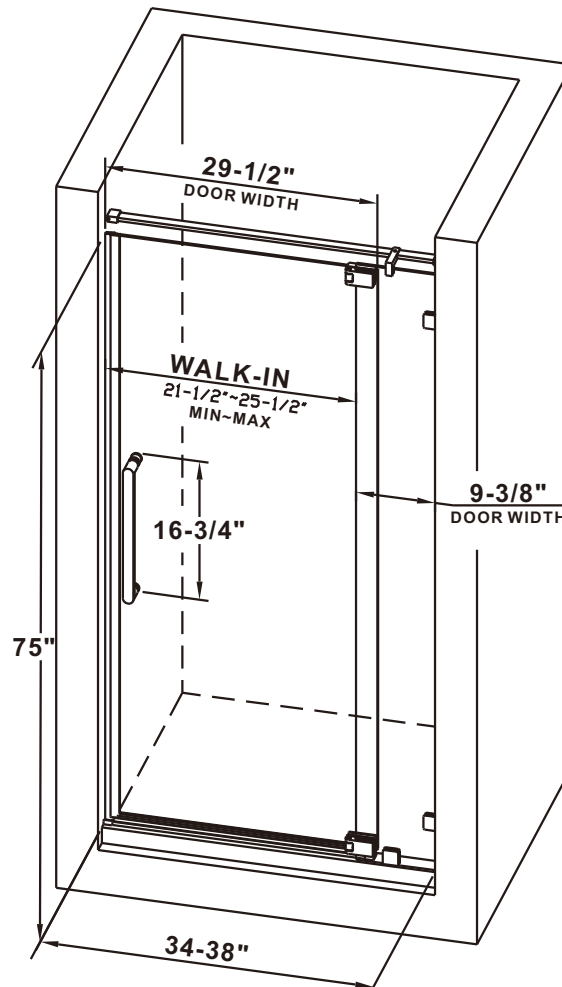

## PIVOT SHOWER DOOR

#### FEATURES

- Pivot door design with pivot hinges
- Magnetic strips to ensure water-tight seal
- Reversible installation for left or right-handed opening
- Shatter-proof and water-resistant film bonded onto the glass
- 5/16" (8mm) thick certified clear tempered glass
- Premium 304 stainless steel hardware to provide smooth and silent sliding
- Up to 5" in width adjustment to fit your opening
- Designed and manufactured to be easily installed