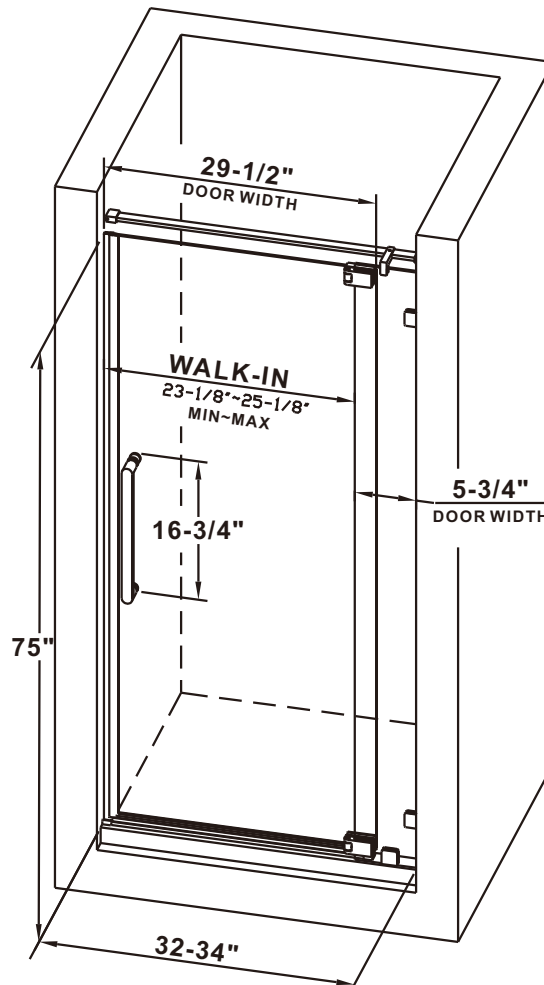

## PIVOT SHOWER DOOR

#### FEATURES

- Pivot door design with pivot hinges
- Magnetic strips to ensure water-tight seal
- Reversible installation for left or right-handed opening
- Shatter-proof and water-resistant film bonded onto the glass
- 5/16" (8mm) thick certified clear tempered glass
- Premium 304 stainless steel hardware to provide smooth and silent sliding
- Up to 5" in width adjustment to fit your opening
- Designed and manufactured to be easily installed

**PIVOT SHOWER DOOR**  
**LY9701-48x75**

**FEATURES**

- Pivot door design with pivot hinges
- Magnetic strips to ensure water-tight seal
- Reversible installation for left or right-handed opening
- Shatter-proof and water-resistant film bonded onto the glass
- 5/16" (8mm) thick certified clear tempered glass
- Premium 304 stainless steel hardware to provide smooth and silent sliding
- Up to 5" in width adjustment to fit your opening
- Designed and manufactured to be easily installed