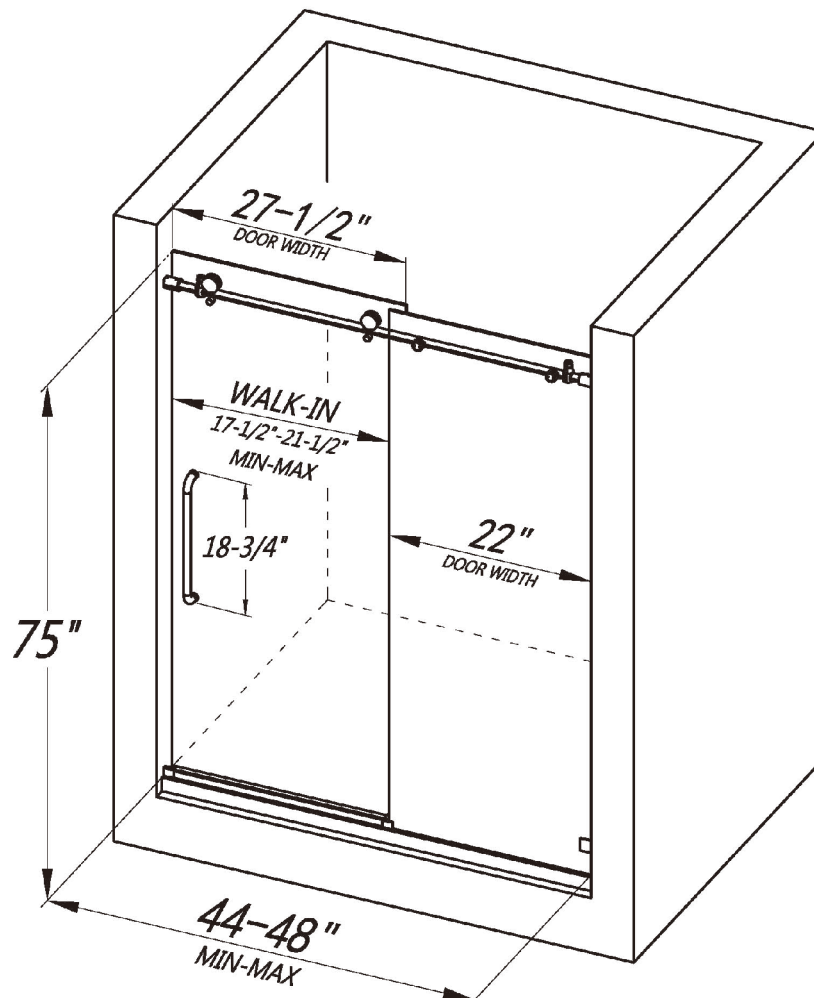

FRAMELESS SINGLE SLIDING SHOWER DOOR
LY9901-48x75

FEATURES

- Single sliding door with one stationary panel
- Reversible installation for left or right-handed opening
- Shatter-proof and water-resistant film bonded onto the glass
- 5/16" (8mm) thick certified clear tempered glass
- Premium 304 stainless steel hardware to provide smooth and silent sliding
- Up to 5" in width adjustment to fit your opening
- Designed and manufactured to be easily installed

FRAMELESS SINGLE SLIDING SHOWER DOOR
LY9901-60x75

FEATURES

- Single sliding door with one stationary panel
- Reversible installation for left or right-handed opening
- Shatter-proof and water-resistant film bonded onto the glass
- 5/16" (8mm) thick certified clear tempered glass
- Premium 304 stainless steel hardware to provide smooth and silent sliding
- Up to 5" in width adjustment to fit your opening
- Designed and manufactured to be easily installed