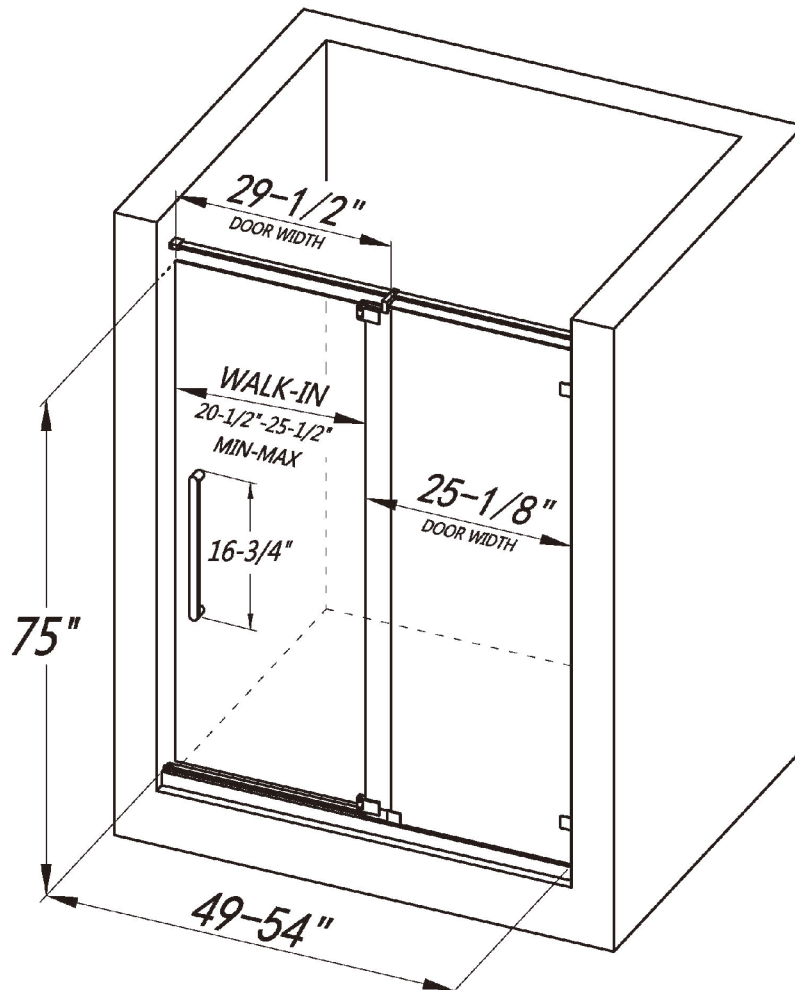

PIVOT SHOWER DOOR
LY9701-38x75

FEATURES

- Pivot door design with pivot hinges
- Magnetic strips to ensure water-tight seal
- Reversible installation for left or right-handed opening
- Shatter-proof and water-resistant film bonded onto the glass
- 5/16" (8mm) thick certified clear tempered glass
- Premium 304 stainless steel hardware to provide smooth and silent sliding
- Up to 5" in width adjustment to fit your opening
- Designed and manufactured to be easily installed

PIVOT SHOWER DOOR

LY9701-43x75

FEATURES

- Pivot door design with pivot hinges
- Magnetic strips to ensure water-tight seal
- Reversible installation for left or right-handed opening
- Shatter-proof and water-resistant film bonded onto the glass
- 5/16" (8mm) thick certified clear tempered glass
- Premium 304 stainless steel hardware to provide smooth and silent sliding
- Up to 5" in width adjustment to fit your opening
- Designed and manufactured to be easily installed

PIVOT SHOWER DOOR
LY9701-48x75

FEATURES

- Pivot door design with pivot hinges
- Magnetic strips to ensure water-tight seal
- Reversible installation for left or right-handed opening
- Shatter-proof and water-resistant film bonded onto the glass
- 5/16" (8mm) thick certified clear tempered glass
- Premium 304 stainless steel hardware to provide smooth and silent sliding
- Up to 5" in width adjustment to fit your opening
- Designed and manufactured to be easily installed

PIVOT SHOWER DOOR
LY9701-54x75

FEATURES

- Pivot door design with pivot hinges
- Magnetic strips to ensure water-tight seal
- Reversible installation for left or right-handed opening
- Shatter-proof and water-resistant film bonded onto the glass
- 5/16" (8mm) thick certified clear tempered glass
- Premium 304 stainless steel hardware to provide smooth and silent sliding
- Up to 5" in width adjustment to fit your opening
- Designed and manufactured to be easily installed