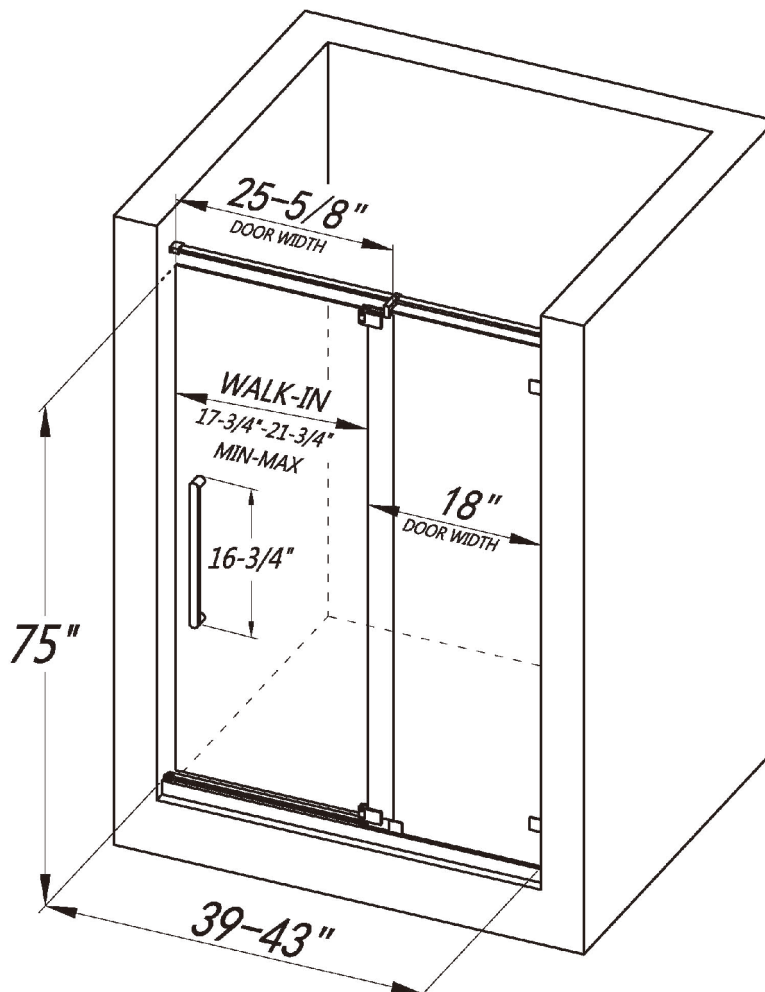

PIVOT SHOWER DOOR
LY9701-33x75

FEATURES

- Pivot door design with pivot hinges
- Magnetic strips to ensure water-tight seal
- Reversible installation for left or right-handed opening
- Shatter-proof and water-resistant film bonded onto the glass
- 5/16" (8mm) thick certified clear tempered glass
- Premium 304 stainless steel hardware to provide smooth and silent sliding
- Up to 5" in width adjustment to fit your opening
- Designed and manufactured to be easily installed

PIVOT SHOWER DOOR
LY9701-38x75

FEATURES

- Pivot door design with pivot hinges
- Magnetic strips to ensure water-tight seal
- Reversible installation for left or right-handed opening
- Shatter-proof and water-resistant film bonded onto the glass
- 5/16" (8mm) thick certified clear tempered glass
- Premium 304 stainless steel hardware to provide smooth and silent sliding
- Up to 5" in width adjustment to fit your opening
- Designed and manufactured to be easily installed

PIVOT SHOWER DOOR

LY9701-43x75

FEATURES

- Pivot door design with pivot hinges
- Magnetic strips to ensure water-tight seal
- Reversible installation for left or right-handed opening
- Shatter-proof and water-resistant film bonded onto the glass
- 5/16" (8mm) thick certified clear tempered glass
- Premium 304 stainless steel hardware to provide smooth and silent sliding
- Up to 5" in width adjustment to fit your opening
- Designed and manufactured to be easily installed

PIVOT SHOWER DOOR
LY9701-48x75

FEATURES

- Pivot door design with pivot hinges
- Magnetic strips to ensure water-tight seal
- Reversible installation for left or right-handed opening
- Shatter-proof and water-resistant film bonded onto the glass
- 5/16" (8mm) thick certified clear tempered glass
- Premium 304 stainless steel hardware to provide smooth and silent sliding
- Up to 5" in width adjustment to fit your opening
- Designed and manufactured to be easily installed