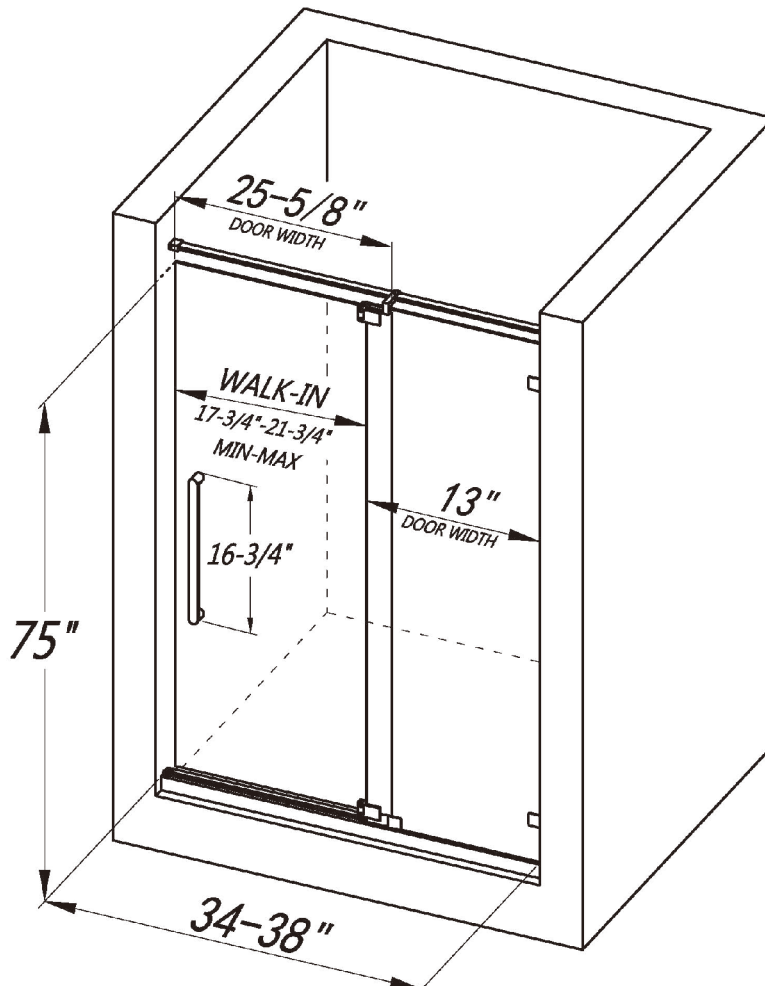

PIVOT SHOWER DOOR
LY9701-33x75

FEATURES

- Pivot door design with pivot hinges
- Magnetic strips to ensure water-tight seal
- Reversible installation for left or right-handed opening
- Shatter-proof and water-resistant film bonded onto the glass
- 5/16" (8mm) thick certified clear tempered glass
- Premium 304 stainless steel hardware to provide smooth and silent sliding
- Up to 5" in width adjustment to fit your opening
- Designed and manufactured to be easily installed

PIVOT SHOWER DOOR
LY9701-38x75

FEATURES

- Pivot door design with pivot hinges
- Magnetic strips to ensure water-tight seal
- Reversible installation for left or right-handed opening
- Shatter-proof and water-resistant film bonded onto the glass
- 5/16" (8mm) thick certified clear tempered glass
- Premium 304 stainless steel hardware to provide smooth and silent sliding
- Up to 5" in width adjustment to fit your opening
- Designed and manufactured to be easily installed

PIVOT SHOWER DOOR

LY9701-43x75

FEATURES

- Pivot door design with pivot hinges
- Magnetic strips to ensure water-tight seal
- Reversible installation for left or right-handed opening
- Shatter-proof and water-resistant film bonded onto the glass
- 5/16" (8mm) thick certified clear tempered glass
- Premium 304 stainless steel hardware to provide smooth and silent sliding
- Up to 5" in width adjustment to fit your opening
- Designed and manufactured to be easily installed

PIVOT SHOWER DOOR
LY9701-48x75

FEATURES

- Pivot door design with pivot hinges
- Magnetic strips to ensure water-tight seal
- Reversible installation for left or right-handed opening
- Shatter-proof and water-resistant film bonded onto the glass
- 5/16" (8mm) thick certified clear tempered glass
- Premium 304 stainless steel hardware to provide smooth and silent sliding
- Up to 5" in width adjustment to fit your opening
- Designed and manufactured to be easily installed