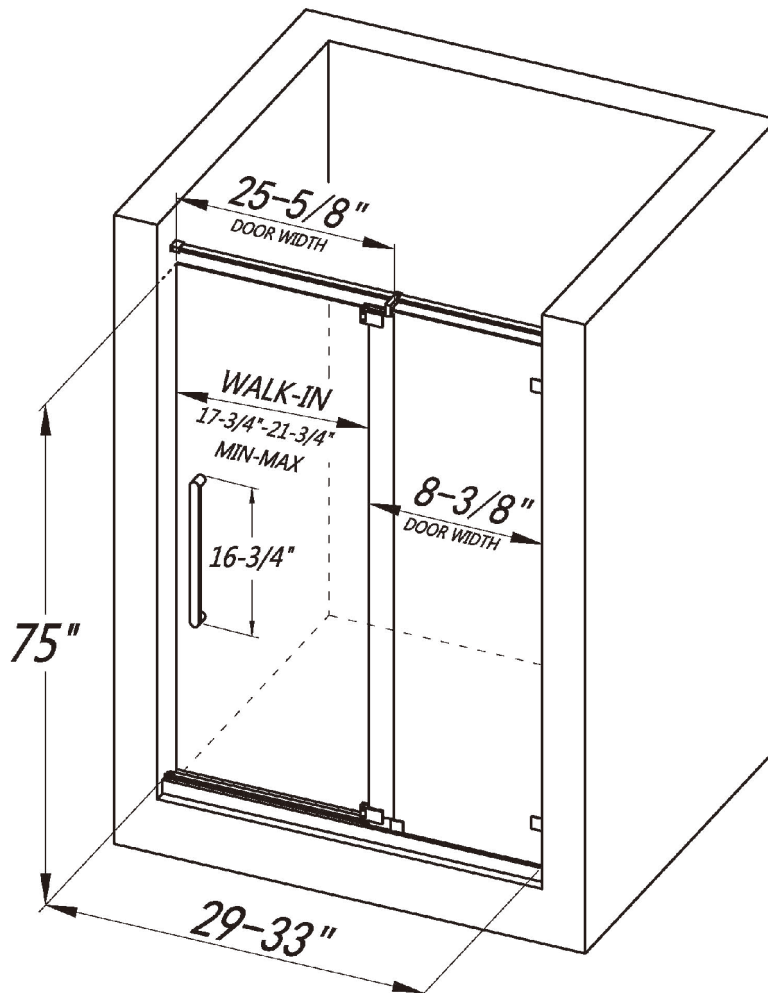

PIVOT SHOWER DOOR
LY9701-33x75

FEATURES

- Pivot door design with pivot hinges
- Magnetic strips to ensure water-tight seal
- Reversible installation for left or right-handed opening
- Shatter-proof and water-resistant film bonded onto the glass
- 5/16" (8mm) thick certified clear tempered glass
- Premium 304 stainless steel hardware to provide smooth and silent sliding
- Up to 5" in width adjustment to fit your opening
- Designed and manufactured to be easily installed

PIVOT SHOWER DOOR
LY9701-38x75

FEATURES

- Pivot door design with pivot hinges
- Magnetic strips to ensure water-tight seal
- Reversible installation for left or right-handed opening
- Shatter-proof and water-resistant film bonded onto the glass
- 5/16" (8mm) thick certified clear tempered glass
- Premium 304 stainless steel hardware to provide smooth and silent sliding
- Up to 5" in width adjustment to fit your opening
- Designed and manufactured to be easily installed

PIVOT SHOWER DOOR

LY9701-43x75

FEATURES

- Pivot door design with pivot hinges
- Magnetic strips to ensure water-tight seal
- Reversible installation for left or right-handed opening
- Shatter-proof and water-resistant film bonded onto the glass
- 5/16" (8mm) thick certified clear tempered glass
- Premium 304 stainless steel hardware to provide smooth and silent sliding
- Up to 5" in width adjustment to fit your opening
- Designed and manufactured to be easily installed

PIVOT SHOWER DOOR
LY9701-48x75

FEATURES

- Pivot door design with pivot hinges
- Magnetic strips to ensure water-tight seal
- Reversible installation for left or right-handed opening
- Shatter-proof and water-resistant film bonded onto the glass
- 5/16" (8mm) thick certified clear tempered glass
- Premium 304 stainless steel hardware to provide smooth and silent sliding
- Up to 5" in width adjustment to fit your opening
- Designed and manufactured to be easily installed