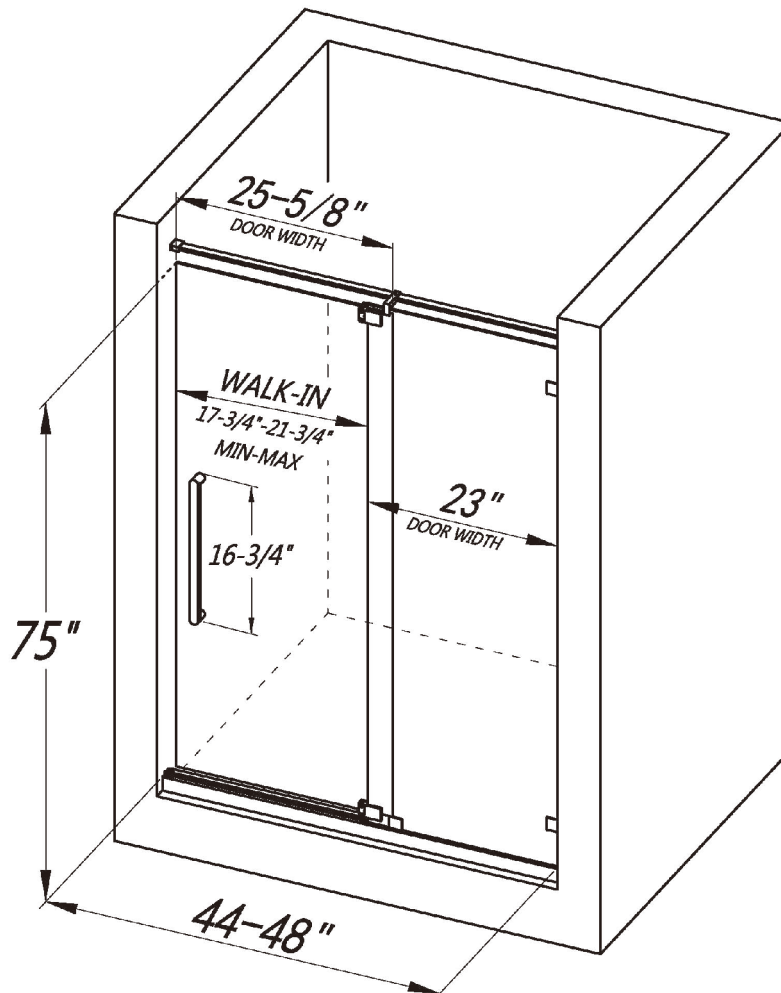

PIVOT SHOWER DOOR
LY9701-33x75

FEATURES

- Pivot door design with pivot hinges
- Magnetic strips to ensure water-tight seal
- Reversible installation for left or right-handed opening
- Shatter-proof and water-resistant film bonded onto the glass
- 5/16" (8mm) thick certified clear tempered glass
- Premium 304 stainless steel hardware to provide smooth and silent sliding
- Up to 5" in width adjustment to fit your opening
- Designed and manufactured to be easily installed

PIVOT SHOWER DOOR
LY9701-38x75

FEATURES

- Pivot door design with pivot hinges
- Magnetic strips to ensure water-tight seal
- Reversible installation for left or right-handed opening
- Shatter-proof and water-resistant film bonded onto the glass
- 5/16" (8mm) thick certified clear tempered glass
- Premium 304 stainless steel hardware to provide smooth and silent sliding
- Up to 5" in width adjustment to fit your opening
- Designed and manufactured to be easily installed

PIVOT SHOWER DOOR

LY9701-43x75

FEATURES

- Pivot door design with pivot hinges
- Magnetic strips to ensure water-tight seal
- Reversible installation for left or right-handed opening
- Shatter-proof and water-resistant film bonded onto the glass
- 5/16" (8mm) thick certified clear tempered glass
- Premium 304 stainless steel hardware to provide smooth and silent sliding
- Up to 5" in width adjustment to fit your opening
- Designed and manufactured to be easily installed

PIVOT SHOWER DOOR
LY9701-48x75

FEATURES

- Pivot door design with pivot hinges
- Magnetic strips to ensure water-tight seal
- Reversible installation for left or right-handed opening
- Shatter-proof and water-resistant film bonded onto the glass
- 5/16" (8mm) thick certified clear tempered glass
- Premium 304 stainless steel hardware to provide smooth and silent sliding
- Up to 5" in width adjustment to fit your opening
- Designed and manufactured to be easily installed