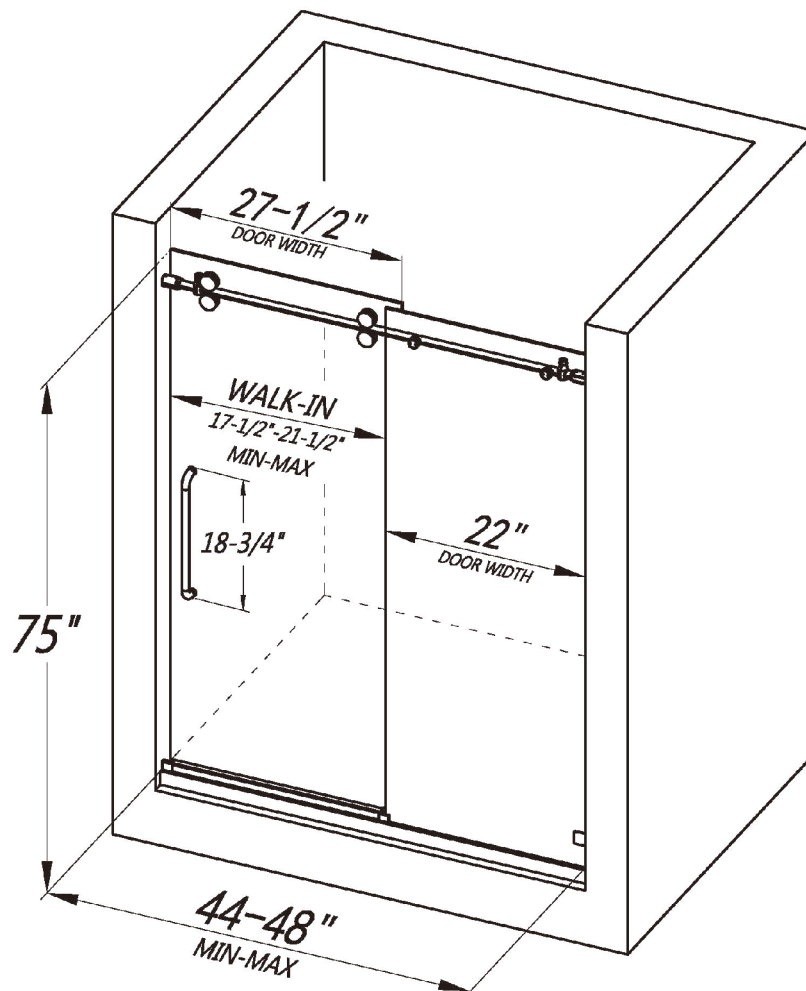

FRAMELESS SINGLE SLIDING SHOWER DOOR
LY9501-48x75

FEATURES

- Single sliding door with one stationary panel
- Reversible installation for left or right-handed opening
- Shatter-proof and water-resistant film bonded onto the glass
- 3/8" (10mm) thick certified clear tempered glass
- Premium 304 stainless steel hardware to provide smooth and silent sliding
- Up to 5" in width adjustment to fit your opening
- Designed and manufactured to be easily installed

FRAMELESS SINGLE SLIDING SHOWER DOOR
LY9501-60x75

FEATURES

- Single sliding door with one stationary panel
- Reversible installation for left or right-handed opening
- Shatter-proof and water-resistant film bonded onto the glass
- 3/8" (10mm) thick certified clear tempered glass
- Premium 304 stainless steel hardware to provide smooth and silent sliding
- Up to 5" in width adjustment to fit your opening
- Designed and manufactured to be easily installed