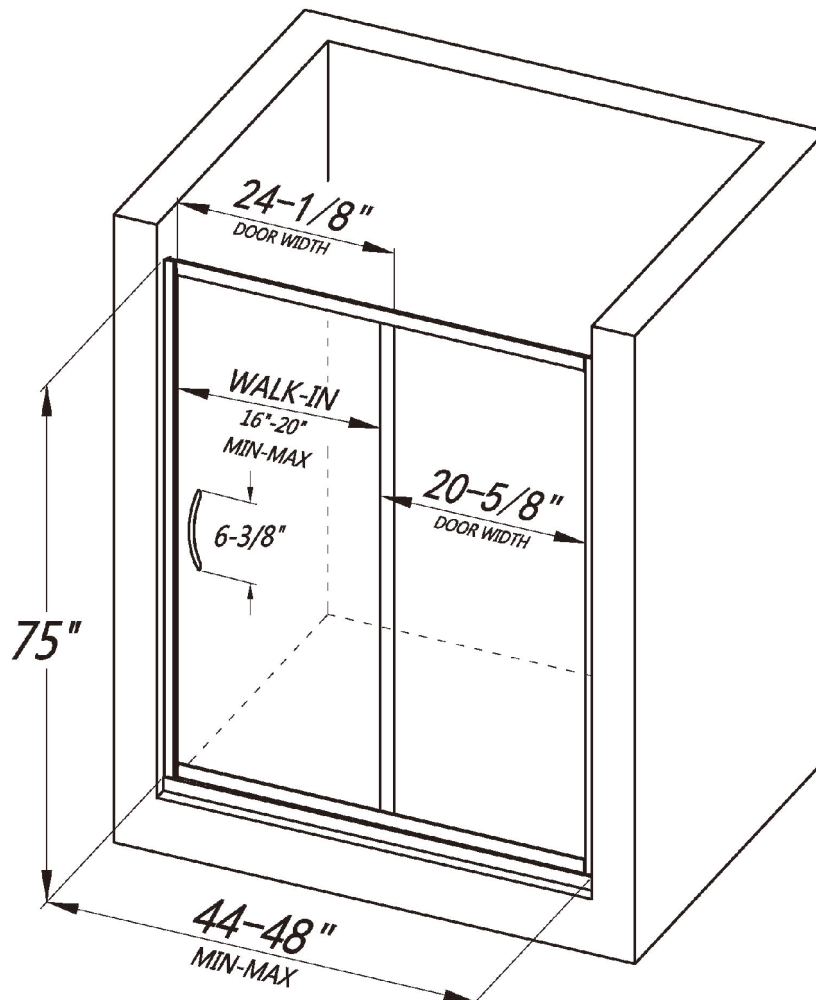

SINGLE SLIDING SHOWER DOOR

LY8101-48x75

FEATURES

- Built-in roller structure secures the glass in place and prevents accidents caused by physical impact
- Shatter-proof and water-resistant film bonded onto the glass
- Single sliding door with one stationary panel
- 5/16" (8mm) thick certified clear tempered glass
- Premium Aluminum hardware to provide smooth and silent sliding
- Up to 5" in width adjustment to fit your opening
- Designed and manufactured to be easily installed

SINGLE SLIDING SHOWER DOOR

LY8101-60x75

FEATURES

- Built-in roller structure secures the glass in place and prevents accidents caused by physical impact
- Shatter-proof and water-resistant film bonded onto the glass
- Single sliding door with one stationary panel
- 5/16" (8mm) thick certified clear tempered glass
- Premium Aluminum hardware to provide smooth and silent sliding
- Up to 5" in width adjustment to fit your opening
- Designed and manufactured to be easily installed