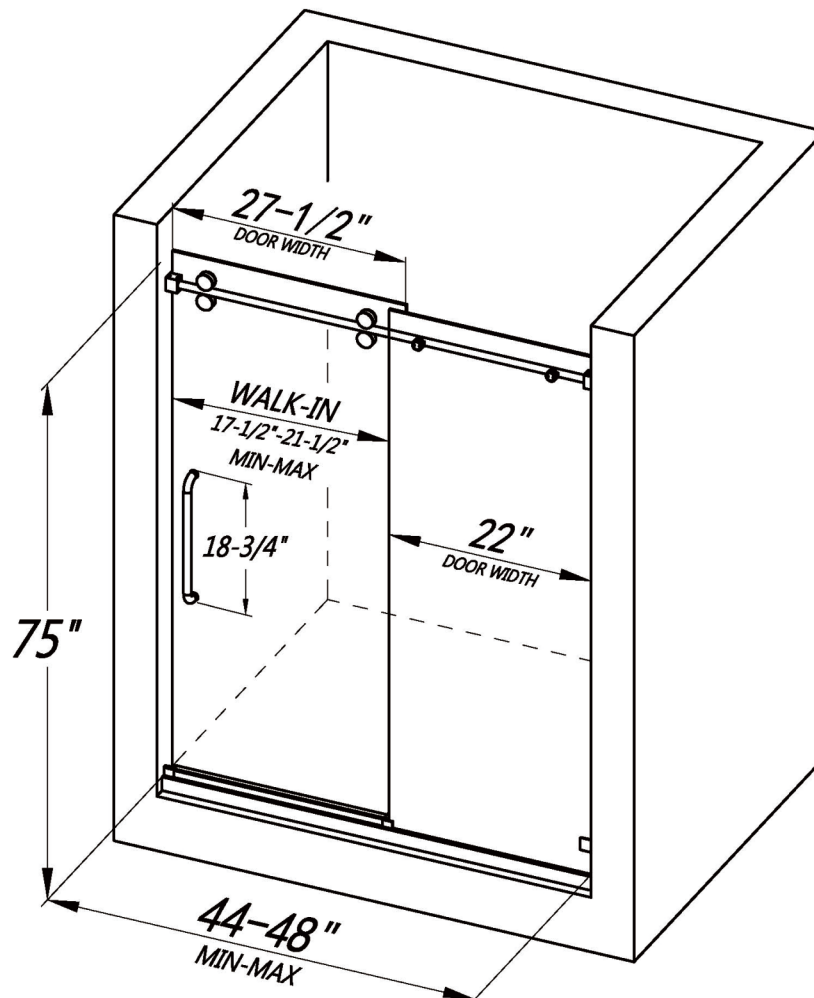

FRAMELESS SINGLE SLIDING SHOWER DOOR
LY7501-48x75

FEATURES

- Single sliding door with one stationary panel
- Reversible installation for left or right-handed opening
- Shatter-proof and water-resistant film bonded onto the glass
- 3/8" (10mm) thick certified clear tempered glass
- Premium 304 stainless steel hardware to provide smooth and silent sliding
- Up to 5" in width adjustment to fit your opening
- Designed and manufactured to be easily installed

FRAMELESS SINGLE SLIDING SHOWER DOOR
LY7501-54x75

FEATURES

- Single sliding door with one stationary panel
- Reversible installation for left or right-handed opening
- Shatter-proof and water-resistant film bonded onto the glass
- 3/8" (10mm) thick certified clear tempered glass
- Premium 304 stainless steel hardware to provide smooth and silent sliding
- Up to 5" in width adjustment to fit your opening
- Designed and manufactured to be easily installed

FRAMELESS SINGLE SLIDING SHOWER DOOR
LY7501-60x75

FEATURES

- Single sliding door with one stationary panel
- Reversible installation for left or right-handed opening
- Shatter-proof and water-resistant film bonded onto the glass
- 3/8" (10mm) thick certified clear tempered glass
- Premium 304 stainless steel hardware to provide smooth and silent sliding
- Up to 5" in width adjustment to fit your opening
- Designed and manufactured to be easily installed

FRAMELESS SINGLE SLIDING SHOWER DOOR
LY7501-66x75

FEATURES

- Single sliding door with one stationary panel
- Reversible installation for left or right-handed opening
- Shatter-proof and water-resistant film bonded onto the glass
- 3/8" (10mm) thick certified clear tempered glass
- Premium 304 stainless steel hardware to provide smooth and silent sliding
- Up to 5" in width adjustment to fit your opening
- Designed and manufactured to be easily installed