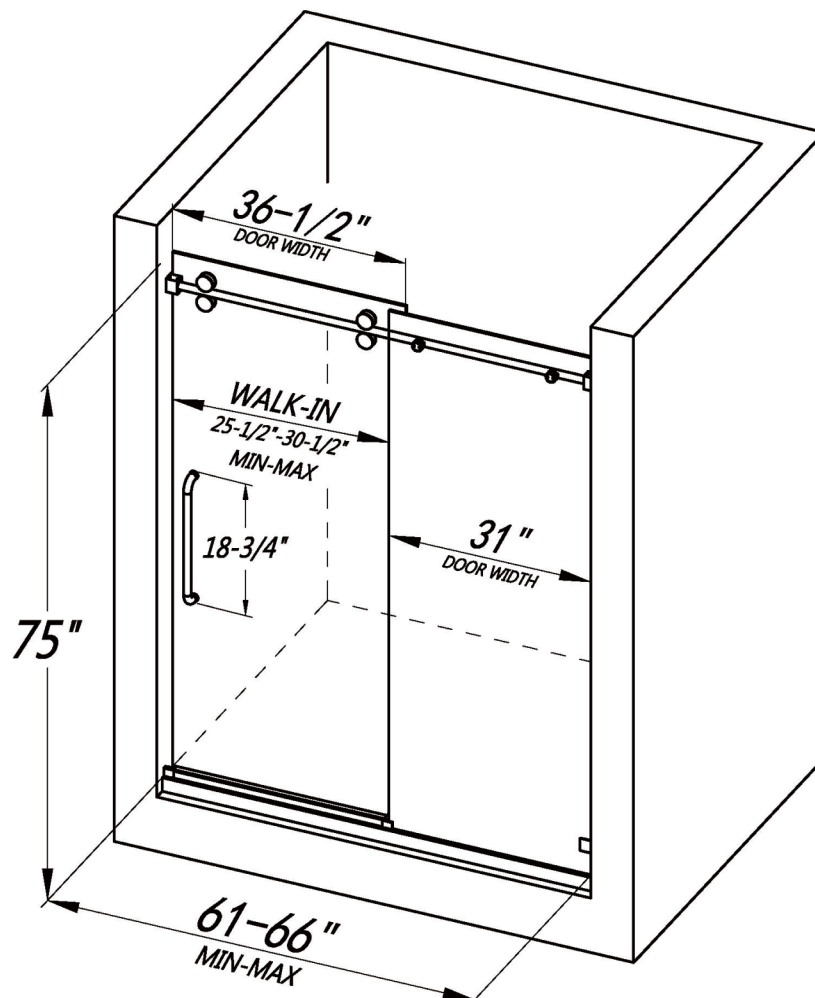

FRAMELESS SINGLE SLIDING SHOWER DOOR
LY7501-48x75

FEATURES

- Single sliding door with one stationary panel
- Reversible installation for left or right-handed opening
- Shatter-proof and water-resistant film bonded onto the glass
- 3/8" (10mm) thick certified clear tempered glass
- Premium 304 stainless steel hardware to provide smooth and silent sliding
- Up to 5" in width adjustment to fit your opening
- Designed and manufactured to be easily installed

FRAMELESS SINGLE SLIDING SHOWER DOOR
LY7501-54x75

FEATURES

- Single sliding door with one stationary panel
- Reversible installation for left or right-handed opening
- Shatter-proof and water-resistant film bonded onto the glass
- 3/8" (10mm) thick certified clear tempered glass
- Premium 304 stainless steel hardware to provide smooth and silent sliding
- Up to 5" in width adjustment to fit your opening
- Designed and manufactured to be easily installed

FRAMELESS SINGLE SLIDING SHOWER DOOR
LY7501-60x75

FEATURES

- Single sliding door with one stationary panel
- Reversible installation for left or right-handed opening
- Shatter-proof and water-resistant film bonded onto the glass
- 3/8" (10mm) thick certified clear tempered glass
- Premium 304 stainless steel hardware to provide smooth and silent sliding
- Up to 5" in width adjustment to fit your opening
- Designed and manufactured to be easily installed

FRAMELESS SINGLE SLIDING SHOWER DOOR
LY7501-66x75

FEATURES

- Single sliding door with one stationary panel
- Reversible installation for left or right-handed opening
- Shatter-proof and water-resistant film bonded onto the glass
- 3/8" (10mm) thick certified clear tempered glass
- Premium 304 stainless steel hardware to provide smooth and silent sliding
- Up to 5" in width adjustment to fit your opening
- Designed and manufactured to be easily installed