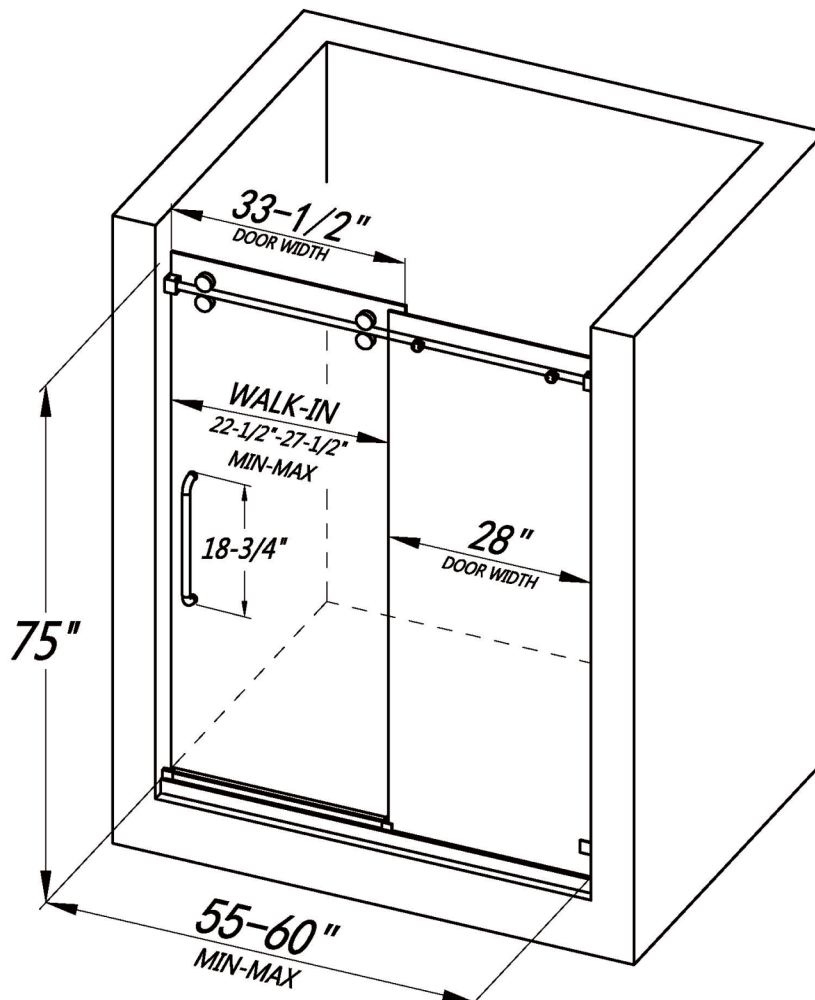

FRAMELESS SINGLE SLIDING SHOWER DOOR
LY7501-48x75

FEATURES

- Single sliding door with one stationary panel
- Reversible installation for left or right-handed opening
- Shatter-proof and water-resistant film bonded onto the glass
- 3/8" (10mm) thick certified clear tempered glass
- Premium 304 stainless steel hardware to provide smooth and silent sliding
- Up to 5" in width adjustment to fit your opening
- Designed and manufactured to be easily installed

FRAMELESS SINGLE SLIDING SHOWER DOOR
LY7501-54x75

FEATURES

- Single sliding door with one stationary panel
- Reversible installation for left or right-handed opening
- Shatter-proof and water-resistant film bonded onto the glass
- 3/8" (10mm) thick certified clear tempered glass
- Premium 304 stainless steel hardware to provide smooth and silent sliding
- Up to 5" in width adjustment to fit your opening
- Designed and manufactured to be easily installed

FRAMELESS SINGLE SLIDING SHOWER DOOR
LY7501-60x75

FEATURES

- Single sliding door with one stationary panel
- Reversible installation for left or right-handed opening
- Shatter-proof and water-resistant film bonded onto the glass
- 3/8" (10mm) thick certified clear tempered glass
- Premium 304 stainless steel hardware to provide smooth and silent sliding
- Up to 5" in width adjustment to fit your opening
- Designed and manufactured to be easily installed

FRAMELESS SINGLE SLIDING SHOWER DOOR
LY7501-66x75

FEATURES

- Single sliding door with one stationary panel
- Reversible installation for left or right-handed opening
- Shatter-proof and water-resistant film bonded onto the glass
- 3/8" (10mm) thick certified clear tempered glass
- Premium 304 stainless steel hardware to provide smooth and silent sliding
- Up to 5" in width adjustment to fit your opening
- Designed and manufactured to be easily installed