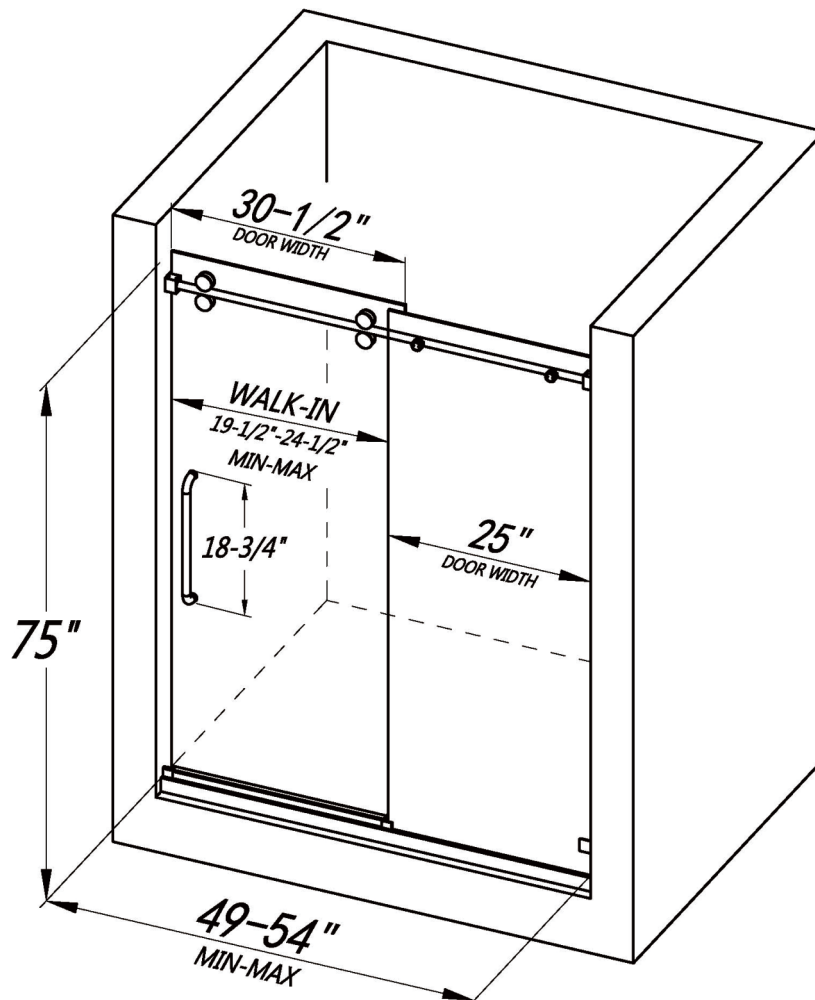

FRAMELESS SINGLE SLIDING SHOWER DOOR
LY7501-48x75

FEATURES

- Single sliding door with one stationary panel
- Reversible installation for left or right-handed opening
- Shatter-proof and water-resistant film bonded onto the glass
- 3/8" (10mm) thick certified clear tempered glass
- Premium 304 stainless steel hardware to provide smooth and silent sliding
- Up to 5" in width adjustment to fit your opening
- Designed and manufactured to be easily installed

FRAMELESS SINGLE SLIDING SHOWER DOOR
LY7501-54x75

FEATURES

- Single sliding door with one stationary panel
- Reversible installation for left or right-handed opening
- Shatter-proof and water-resistant film bonded onto the glass
- 3/8" (10mm) thick certified clear tempered glass
- Premium 304 stainless steel hardware to provide smooth and silent sliding
- Up to 5" in width adjustment to fit your opening
- Designed and manufactured to be easily installed

FRAMELESS SINGLE SLIDING SHOWER DOOR
LY7501-60x75

FEATURES

- Single sliding door with one stationary panel
- Reversible installation for left or right-handed opening
- Shatter-proof and water-resistant film bonded onto the glass
- 3/8" (10mm) thick certified clear tempered glass
- Premium 304 stainless steel hardware to provide smooth and silent sliding
- Up to 5" in width adjustment to fit your opening
- Designed and manufactured to be easily installed

FRAMELESS SINGLE SLIDING SHOWER DOOR
LY7501-66x75

FEATURES

- Single sliding door with one stationary panel
- Reversible installation for left or right-handed opening
- Shatter-proof and water-resistant film bonded onto the glass
- 3/8" (10mm) thick certified clear tempered glass
- Premium 304 stainless steel hardware to provide smooth and silent sliding
- Up to 5" in width adjustment to fit your opening
- Designed and manufactured to be easily installed