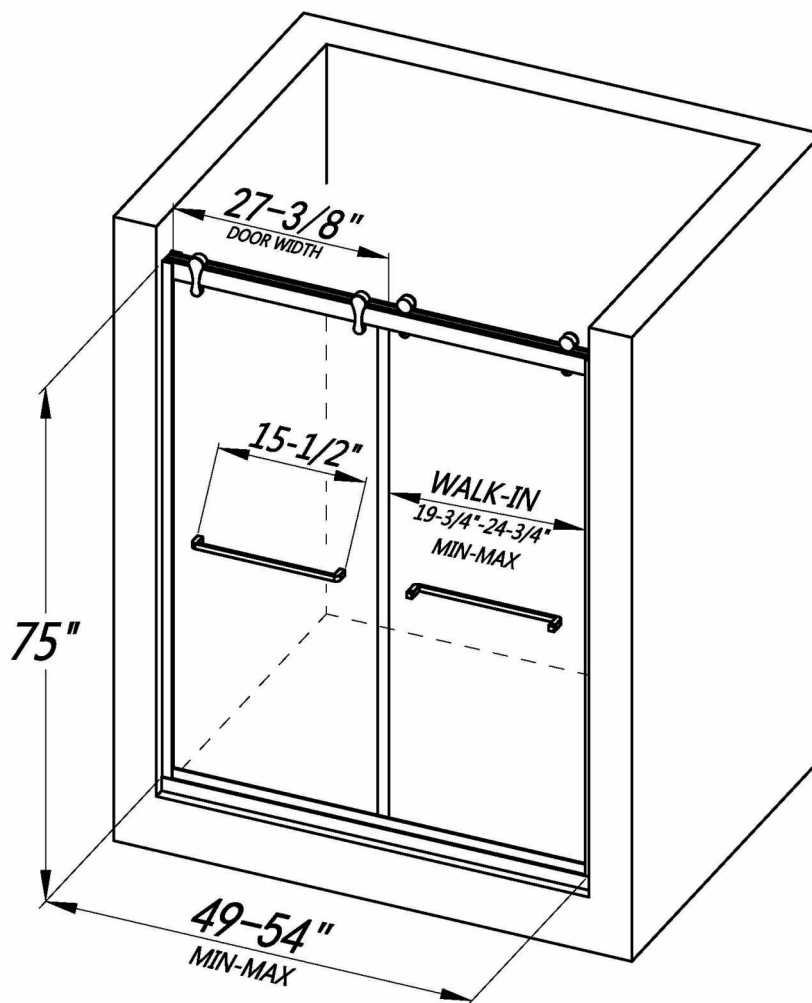

BYPASS SLIDING SHOWER DOOR

LY2401-48x75

FEATURES

- Shatter-proof and water-resistant film bonded onto the glass
- Bypass sliding door for both left and right side access
- 5/16" (8mm) thick certified clear tempered glass
- Premium 304 stainless steel hardware to provide smooth and silent sliding
- Up to 5" in width adjustment to fit your opening
- Designed and manufactured to be easily installed

BYPASS SLIDING SHOWER DOOR
LY2401-54x75

FEATURES

- Shatter-proof and water-resistant film bonded onto the glass
- Bypass sliding door for both left and right side access
- 5/16" (8mm) thick certified clear tempered glass
- Premium 304 stainless steel hardware to provide smooth and silent sliding
- Up to 5" in width adjustment to fit your opening
- Designed and manufactured to be easily installed

BYPASS SLIDING SHOWER DOOR
LY2401-60x75

FEATURES

- Shatter-proof and water-resistant film bonded onto the glass
- Bypass sliding door for both left and right side access
- 5/16" (8mm) thick certified clear tempered glass
- Premium 304 stainless steel hardware to provide smooth and silent sliding
- Up to 5" in width adjustment to fit your opening
- Designed and manufactured to be easily installed

BYPASS SLIDING SHOWER DOOR
LY2401-66x75

FEATURES

- Shatter-proof and water-resistant film bonded onto the glass
- Bypass sliding door for both left and right side access
- 5/16" (8mm) thick certified clear tempered glass
- Premium 304 stainless steel hardware to provide smooth and silent sliding
- Up to 5" in width adjustment to fit your opening
- Designed and manufactured to be easily installed