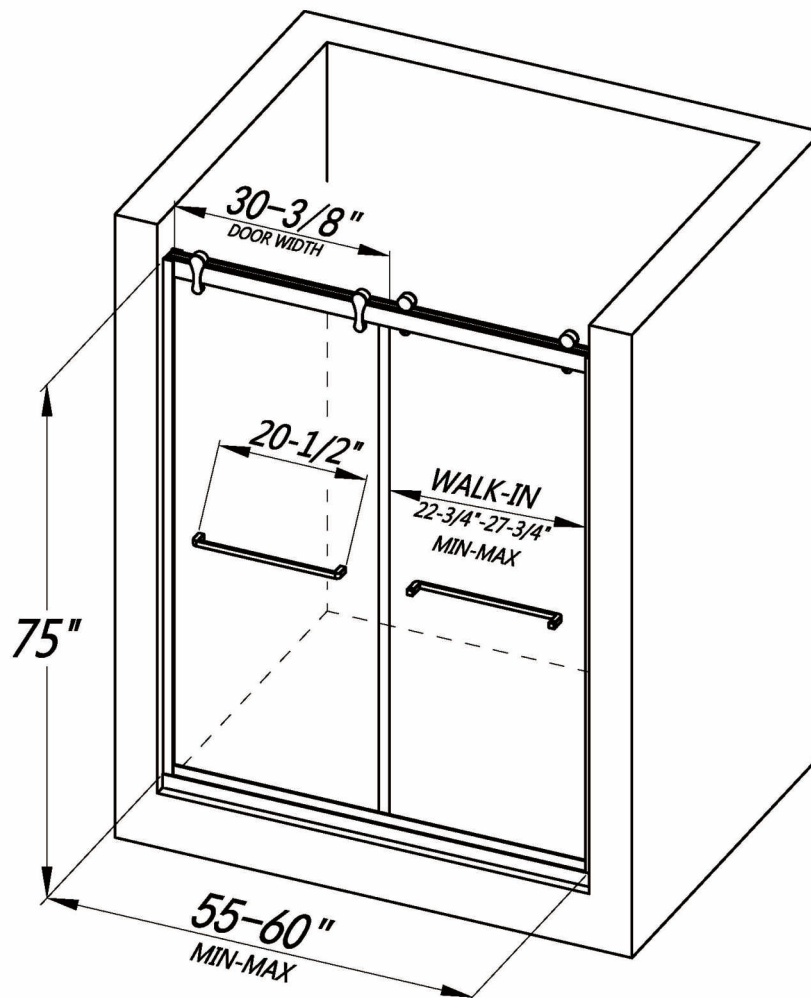

BYPASS SLIDING SHOWER DOOR

LY2401-48x75

FEATURES

- Shatter-proof and water-resistant film bonded onto the glass
- Bypass sliding door for both left and right side access
- 5/16" (8mm) thick certified clear tempered glass
- Premium 304 stainless steel hardware to provide smooth and silent sliding
- Up to 5" in width adjustment to fit your opening
- Designed and manufactured to be easily installed

BYPASS SLIDING SHOWER DOOR
LY2401-54x75

FEATURES

- Shatter-proof and water-resistant film bonded onto the glass
- Bypass sliding door for both left and right side access
- 5/16" (8mm) thick certified clear tempered glass
- Premium 304 stainless steel hardware to provide smooth and silent sliding
- Up to 5" in width adjustment to fit your opening
- Designed and manufactured to be easily installed

BYPASS SLIDING SHOWER DOOR
LY2401-60x75

FEATURES

- Shatter-proof and water-resistant film bonded onto the glass
- Bypass sliding door for both left and right side access
- 5/16" (8mm) thick certified clear tempered glass
- Premium 304 stainless steel hardware to provide smooth and silent sliding
- Up to 5" in width adjustment to fit your opening
- Designed and manufactured to be easily installed

BYPASS SLIDING SHOWER DOOR
LY2401-66x75

FEATURES

- Shatter-proof and water-resistant film bonded onto the glass
- Bypass sliding door for both left and right side access
- 5/16" (8mm) thick certified clear tempered glass
- Premium 304 stainless steel hardware to provide smooth and silent sliding
- Up to 5" in width adjustment to fit your opening
- Designed and manufactured to be easily installed