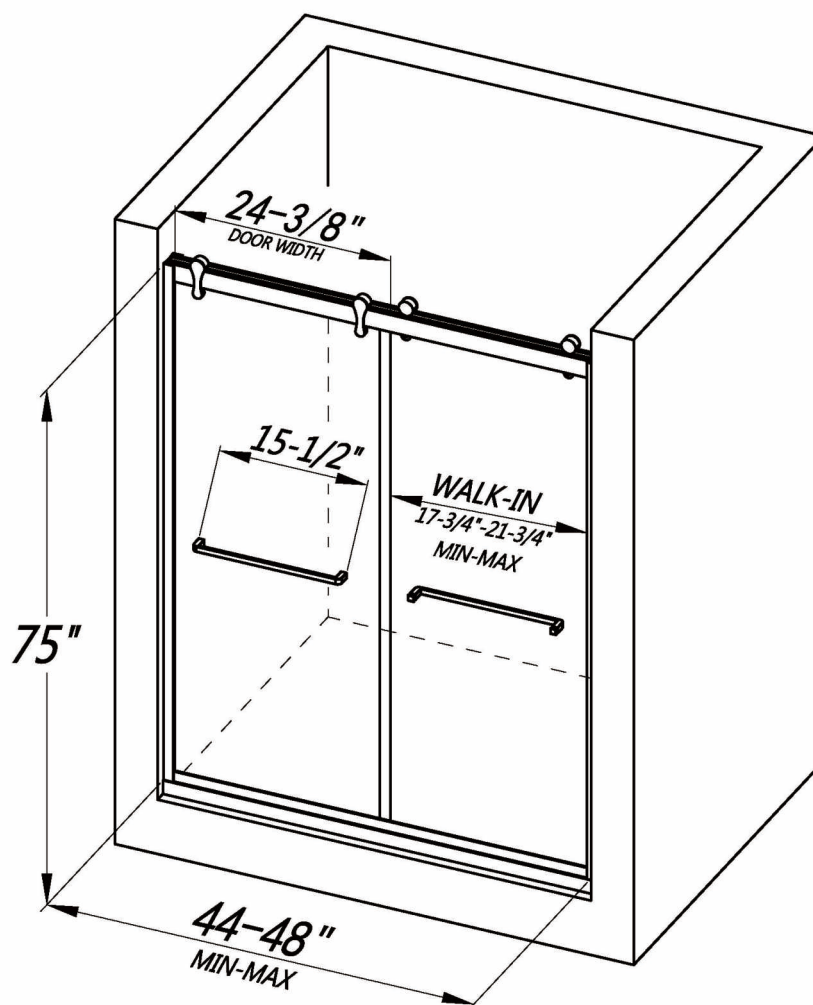

BYPASS SLIDING SHOWER DOOR

LY2401-48x75

FEATURES

- Shatter-proof and water-resistant film bonded onto the glass
- Bypass sliding door for both left and right side access
- 5/16" (8mm) thick certified clear tempered glass
- Premium 304 stainless steel hardware to provide smooth and silent sliding
- Up to 5" in width adjustment to fit your opening
- Designed and manufactured to be easily installed

BYPASS SLIDING SHOWER DOOR
LY2401-54x75

FEATURES

- Shatter-proof and water-resistant film bonded onto the glass
- Bypass sliding door for both left and right side access
- 5/16" (8mm) thick certified clear tempered glass
- Premium 304 stainless steel hardware to provide smooth and silent sliding
- Up to 5" in width adjustment to fit your opening
- Designed and manufactured to be easily installed

BYPASS SLIDING SHOWER DOOR
LY2401-60x75

FEATURES

- Shatter-proof and water-resistant film bonded onto the glass
- Bypass sliding door for both left and right side access
- 5/16" (8mm) thick certified clear tempered glass
- Premium 304 stainless steel hardware to provide smooth and silent sliding
- Up to 5" in width adjustment to fit your opening
- Designed and manufactured to be easily installed

BYPASS SLIDING SHOWER DOOR
LY2401-66x75

FEATURES

- Shatter-proof and water-resistant film bonded onto the glass
- Bypass sliding door for both left and right side access
- 5/16" (8mm) thick certified clear tempered glass
- Premium 304 stainless steel hardware to provide smooth and silent sliding
- Up to 5" in width adjustment to fit your opening
- Designed and manufactured to be easily installed