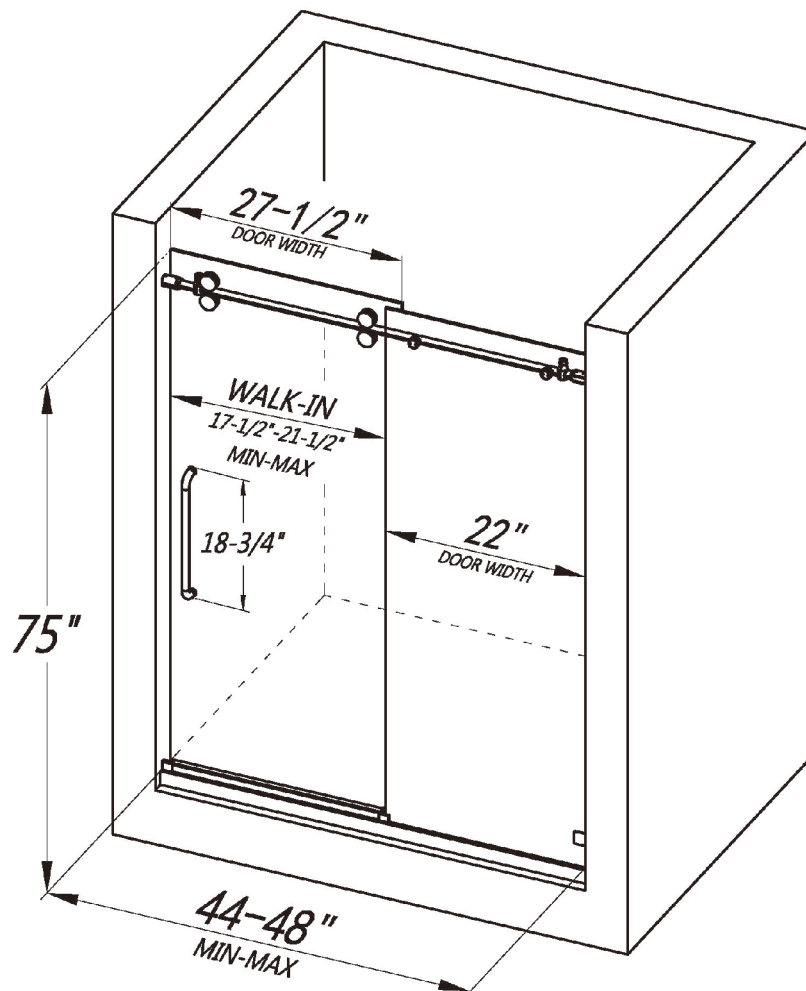

**FRAMELESS SINGLE SLIDING SHOWER DOOR**  
**LY9501-48x75**

**FEATURES**

- Single sliding door with one stationary panel
- Reversible installation for left or right-handed opening
- Shatter-proof and water-resistant film bonded onto the glass
- 5/16" (8mm) thick certified clear tempered glass
- Premium 304 stainless steel hardware to provide smooth and silent sliding
- Up to 5" in width adjustment to fit your opening
- Designed and manufactured to be easily installed

**FRAMELESS SINGLE SLIDING SHOWER DOOR**  
**LY9501-60x75**

**FEATURES**

- Single sliding door with one stationary panel
- Reversible installation for left or right-handed opening
- Shatter-proof and water-resistant film bonded onto the glass
- 5/16" (8mm) thick certified clear tempered glass
- Premium 304 stainless steel hardware to provide smooth and silent sliding
- Up to 5" in width adjustment to fit your opening
- Designed and manufactured to be easily installed