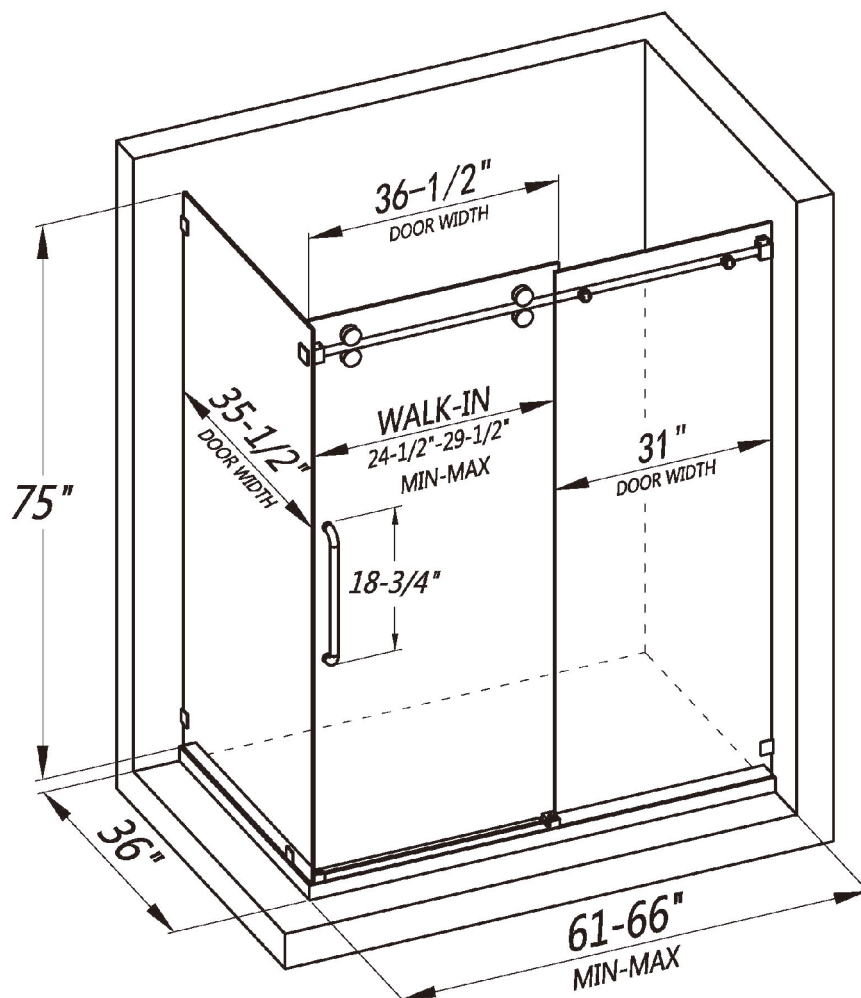

FRAMELESS SINGLE SLIDING SHOWER ENCLOSURE
LY7505-48x36x75

FEATURES

- Single sliding corner enclosure with side panel
- Reversible installation for left or right-handed opening
- Shatter-proof and water-resistant film bonded onto the glass
- 3/8" (10mm) thick certified clear tempered glass
- Premium 304 stainless steel hardware to provide smooth and silent sliding
- Up to 5" in width adjustment to fit your opening
- Designed and manufactured to be easily installed

FRAMELESS SINGLE SLIDING SHOWER ENCLOSURE
LY7505-54x36x75

FEATURES

- Single sliding corner enclosure with side panel
- Reversible installation for left or right-handed opening
- Shatter-proof and water-resistant film bonded onto the glass
- 3/8" (10mm) thick certified clear tempered glass
- Premium 304 stainless steel hardware to provide smooth and silent sliding
- Up to 5" in width adjustment to fit your opening
- Designed and manufactured to be easily installed

FRAMELESS SINGLE SLIDING SHOWER ENCLOSURE
LY7505-60x36x75

FEATURES

- Single sliding corner enclosure with side panel
- Reversible installation for left or right-handed opening
- Shatter-proof and water-resistant film bonded onto the glass
- 3/8" (10mm) thick certified clear tempered glass
- Premium 304 stainless steel hardware to provide smooth and silent sliding
- Up to 5" in width adjustment to fit your opening
- Designed and manufactured to be easily installed

FRAMELESS SINGLE SLIDING SHOWER ENCLOSURE
LY7505-66x36x75

FEATURES

- Single sliding corner enclosure with side panel
- Reversible installation for left or right-handed opening
- Shatter-proof and water-resistant film bonded onto the glass
- 3/8" (10mm) thick certified clear tempered glass
- Premium 304 stainless steel hardware to provide smooth and silent sliding
- Up to 5" in width adjustment to fit your opening
- Designed and manufactured to be easily installed