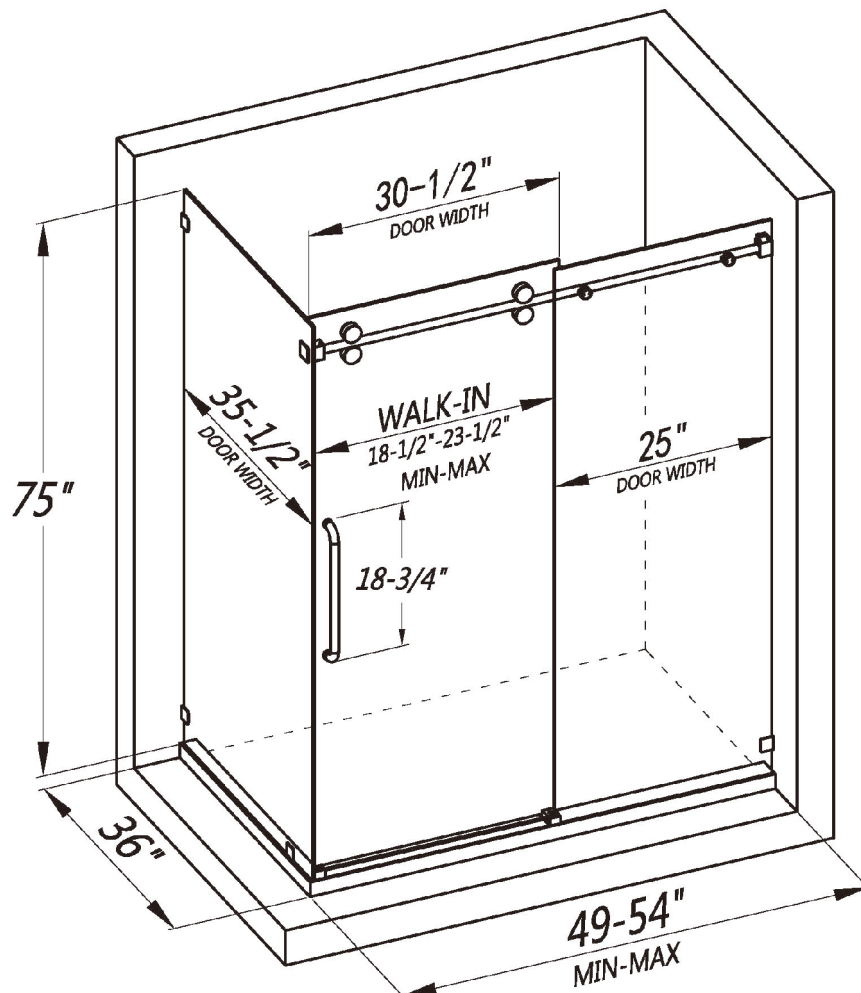

FRAMELESS SINGLE SLIDING SHOWER ENCLOSURE
LY7505-48x36x75

FEATURES

- Single sliding corner enclosure with side panel
- Reversible installation for left or right-handed opening
- Shatter-proof and water-resistant film bonded onto the glass
- 3/8" (10mm) thick certified clear tempered glass
- Premium 304 stainless steel hardware to provide smooth and silent sliding
- Up to 5" in width adjustment to fit your opening
- Designed and manufactured to be easily installed

FRAMELESS SINGLE SLIDING SHOWER ENCLOSURE
LY7505-54x36x75

FEATURES

- Single sliding corner enclosure with side panel
- Reversible installation for left or right-handed opening
- Shatter-proof and water-resistant film bonded onto the glass
- 3/8" (10mm) thick certified clear tempered glass
- Premium 304 stainless steel hardware to provide smooth and silent sliding
- Up to 5" in width adjustment to fit your opening
- Designed and manufactured to be easily installed

FRAMELESS SINGLE SLIDING SHOWER ENCLOSURE
LY7505-60x36x75

FEATURES

- Single sliding corner enclosure with side panel
- Reversible installation for left or right-handed opening
- Shatter-proof and water-resistant film bonded onto the glass
- 3/8" (10mm) thick certified clear tempered glass
- Premium 304 stainless steel hardware to provide smooth and silent sliding
- Up to 5" in width adjustment to fit your opening
- Designed and manufactured to be easily installed

FRAMELESS SINGLE SLIDING SHOWER ENCLOSURE
LY7505-66x36x75

FEATURES

- Single sliding corner enclosure with side panel
- Reversible installation for left or right-handed opening
- Shatter-proof and water-resistant film bonded onto the glass
- 3/8" (10mm) thick certified clear tempered glass
- Premium 304 stainless steel hardware to provide smooth and silent sliding
- Up to 5" in width adjustment to fit your opening
- Designed and manufactured to be easily installed