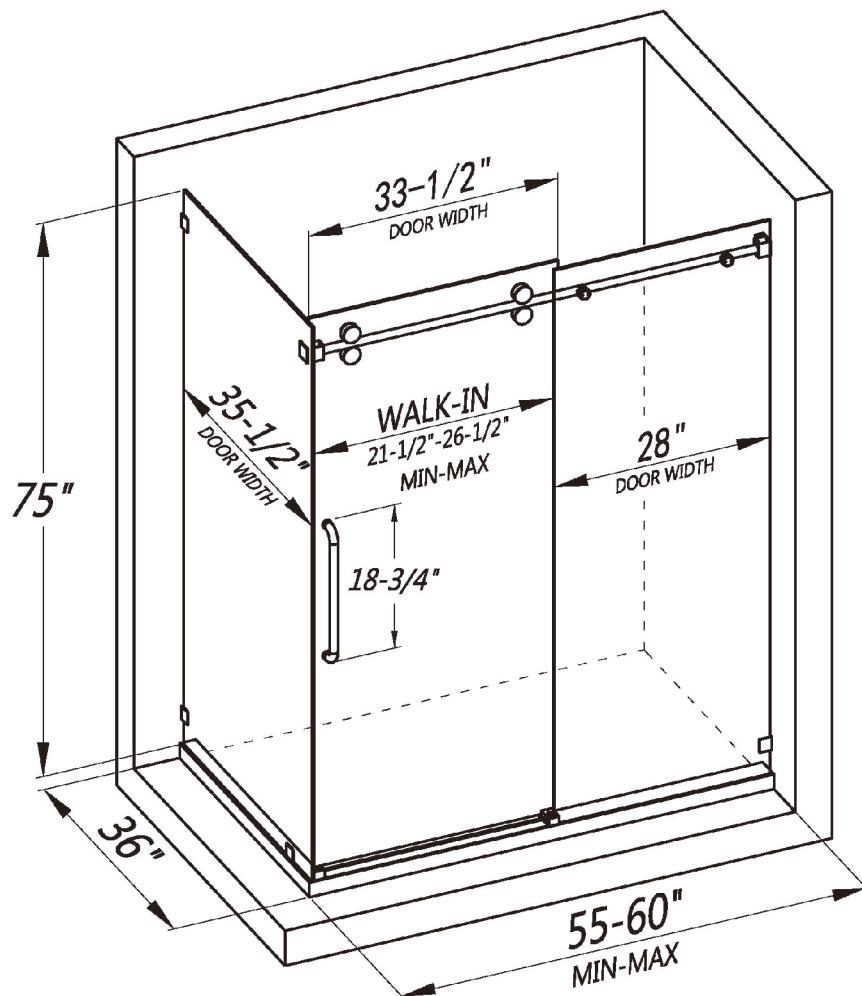

FRAMELESS SINGLE SLIDING SHOWER ENCLOSURE
LY7505-48x36x75

FEATURES

- Single sliding corner enclosure with side panel
- Reversible installation for left or right-handed opening
- Shatter-proof and water-resistant film bonded onto the glass
- 3/8" (10mm) thick certified clear tempered glass
- Premium 304 stainless steel hardware to provide smooth and silent sliding
- Up to 5" in width adjustment to fit your opening
- Designed and manufactured to be easily installed

FRAMELESS SINGLE SLIDING SHOWER ENCLOSURE
LY7505-54x36x75

FEATURES

- Single sliding corner enclosure with side panel
- Reversible installation for left or right-handed opening
- Shatter-proof and water-resistant film bonded onto the glass
- 3/8" (10mm) thick certified clear tempered glass
- Premium 304 stainless steel hardware to provide smooth and silent sliding
- Up to 5" in width adjustment to fit your opening
- Designed and manufactured to be easily installed

FRAMELESS SINGLE SLIDING SHOWER ENCLOSURE
LY7505-60x36x75

FEATURES

- Single sliding corner enclosure with side panel
- Reversible installation for left or right-handed opening
- Shatter-proof and water-resistant film bonded onto the glass
- 3/8" (10mm) thick certified clear tempered glass
- Premium 304 stainless steel hardware to provide smooth and silent sliding
- Up to 5" in width adjustment to fit your opening
- Designed and manufactured to be easily installed

FRAMELESS SINGLE SLIDING SHOWER ENCLOSURE
LY7505-66x36x75

FEATURES

- Single sliding corner enclosure with side panel
- Reversible installation for left or right-handed opening
- Shatter-proof and water-resistant film bonded onto the glass
- 3/8" (10mm) thick certified clear tempered glass
- Premium 304 stainless steel hardware to provide smooth and silent sliding
- Up to 5" in width adjustment to fit your opening
- Designed and manufactured to be easily installed