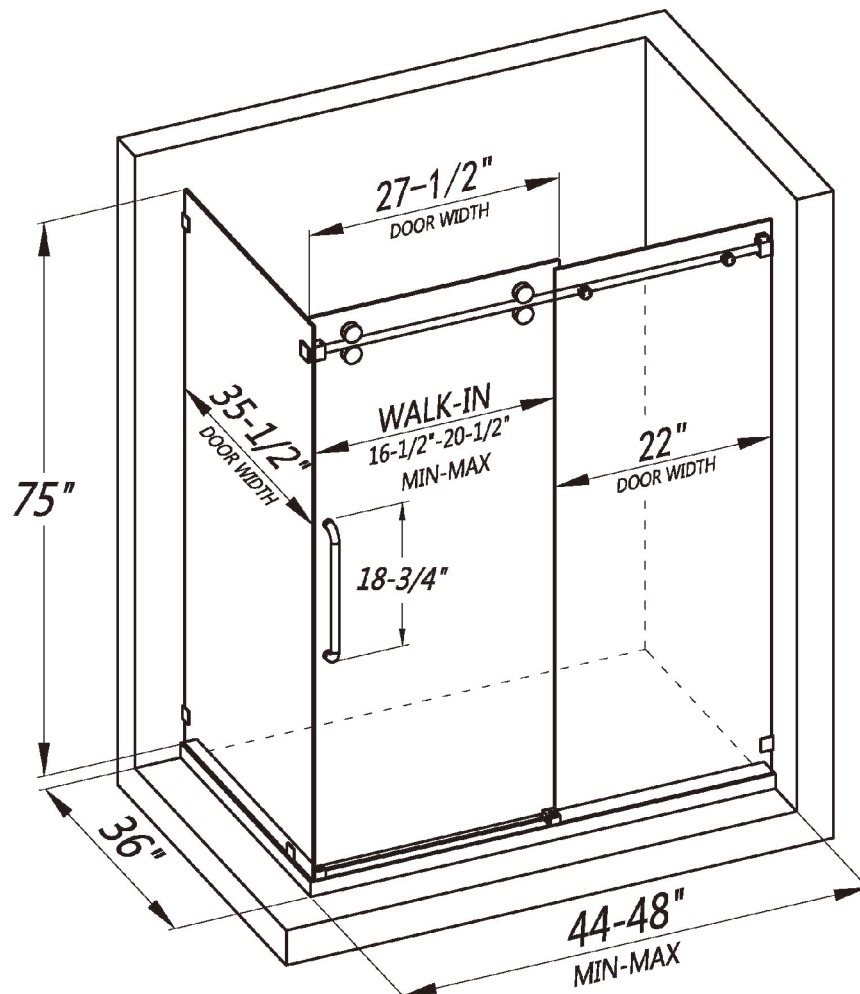

FRAMELESS SINGLE SLIDING SHOWER ENCLOSURE
LY7505-48x36x75

FEATURES

- Single sliding corner enclosure with side panel
- Reversible installation for left or right-handed opening
- Shatter-proof and water-resistant film bonded onto the glass
- 3/8" (10mm) thick certified clear tempered glass
- Premium 304 stainless steel hardware to provide smooth and silent sliding
- Up to 5" in width adjustment to fit your opening
- Designed and manufactured to be easily installed

FRAMELESS SINGLE SLIDING SHOWER ENCLOSURE
LY7505-54x36x75

FEATURES

- Single sliding corner enclosure with side panel
- Reversible installation for left or right-handed opening
- Shatter-proof and water-resistant film bonded onto the glass
- 3/8" (10mm) thick certified clear tempered glass
- Premium 304 stainless steel hardware to provide smooth and silent sliding
- Up to 5" in width adjustment to fit your opening
- Designed and manufactured to be easily installed

FRAMELESS SINGLE SLIDING SHOWER ENCLOSURE
LY7505-60x36x75

FEATURES

- Single sliding corner enclosure with side panel
- Reversible installation for left or right-handed opening
- Shatter-proof and water-resistant film bonded onto the glass
- 3/8" (10mm) thick certified clear tempered glass
- Premium 304 stainless steel hardware to provide smooth and silent sliding
- Up to 5" in width adjustment to fit your opening
- Designed and manufactured to be easily installed

FRAMELESS SINGLE SLIDING SHOWER ENCLOSURE
LY7505-66x36x75

FEATURES

- Single sliding corner enclosure with side panel
- Reversible installation for left or right-handed opening
- Shatter-proof and water-resistant film bonded onto the glass
- 3/8" (10mm) thick certified clear tempered glass
- Premium 304 stainless steel hardware to provide smooth and silent sliding
- Up to 5" in width adjustment to fit your opening
- Designed and manufactured to be easily installed