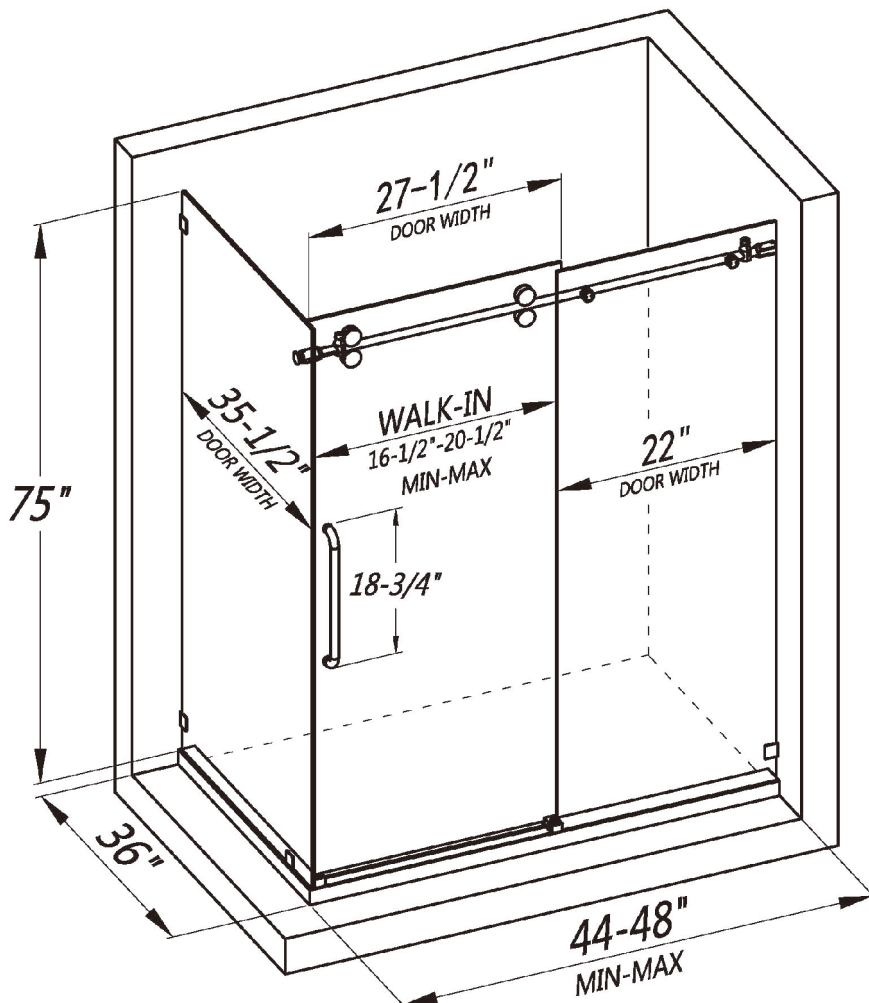

FRAMELESS SINGLE SLIDING SHOWER ENCLOSURE

LY9505-48x36x75

FEATURES

- Single sliding corner enclosure with side panel
- Reversible installation for left or right-handed opening
- Shatter-proof and water-resistant film bonded onto the glass
- 3/8" (10mm) thick certified clear tempered glass
- Premium 304 stainless steel hardware to provide smooth and silent sliding
- Up to 5" in width adjustment to fit your opening
- Designed and manufactured to be easily installed

FRAMELESS SINGLE SLIDING SHOWER ENCLOSURE
LY9505-60x36x75

FEATURES

- Single sliding corner enclosure with side panel
- Reversible installation for left or right-handed opening
- Shatter-proof and water-resistant film bonded onto the glass
- 3/8" (10mm) thick certified clear tempered glass
- Premium 304 stainless steel hardware to provide smooth and silent sliding
- Up to 5" in width adjustment to fit your opening
- Designed and manufactured to be easily installed