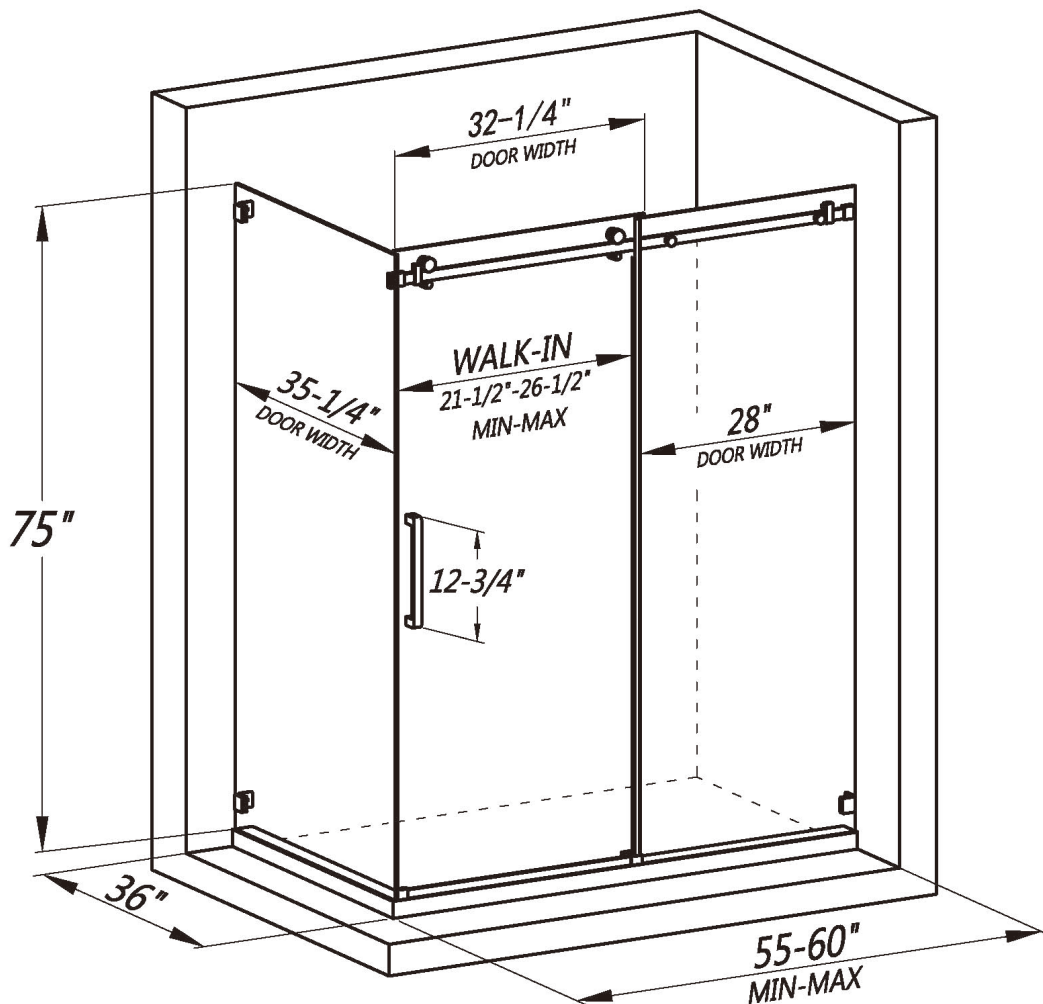

FRAMELESS SINGLE SLIDING SHOWER ENCLOSURE
LY9105-48x36x75

FEATURES

- Single sliding corner enclosure with side panel
- Reversible installation for left or right-handed opening
- Shatter-proof and water-resistant film bonded onto the glass
- 5/16" (8mm) thick certified clear tempered glass
- Premium 304 stainless steel hardware to provide smooth and silent sliding
- Up to 5" in width adjustment to fit your opening
- Designed and manufactured to be easily installed

FRAMELESS SINGLE SLIDING SHOWER ENCLOSURE
LY9105-54x36x75

FEATURES

- Single sliding corner enclosure with side panel
- Reversible installation for left or right-handed opening
- Shatter-proof and water-resistant film bonded onto the glass
- 5/16" (8mm) thick certified clear tempered glass
- Premium 304 stainless steel hardware to provide smooth and silent sliding
- Up to 5" in width adjustment to fit your opening
- Designed and manufactured to be easily installed

FRAMELESS SINGLE SLIDING SHOWER ENCLOSURE
LY9105-60x36x75

FEATURES

- Single sliding corner enclosure with side panel
- Reversible installation for left or right-handed opening
- Shatter-proof and water-resistant film bonded onto the glass
- 5/16" (8mm) thick certified clear tempered glass
- Premium 304 stainless steel hardware to provide smooth and silent sliding
- Up to 5" in width adjustment to fit your opening
- Designed and manufactured to be easily installed

FRAMELESS SINGLE SLIDING SHOWER ENCLOSURE
LY9105-66x36x75

FEATURES

- Single sliding corner enclosure with side panel
- Reversible installation for left or right-handed opening
- Shatter-proof and water-resistant film bonded onto the glass
- 5/16" (8mm) thick certified clear tempered glass
- Premium 304 stainless steel hardware to provide smooth and silent sliding
- Up to 5" in width adjustment to fit your opening
- Designed and manufactured to be easily installed