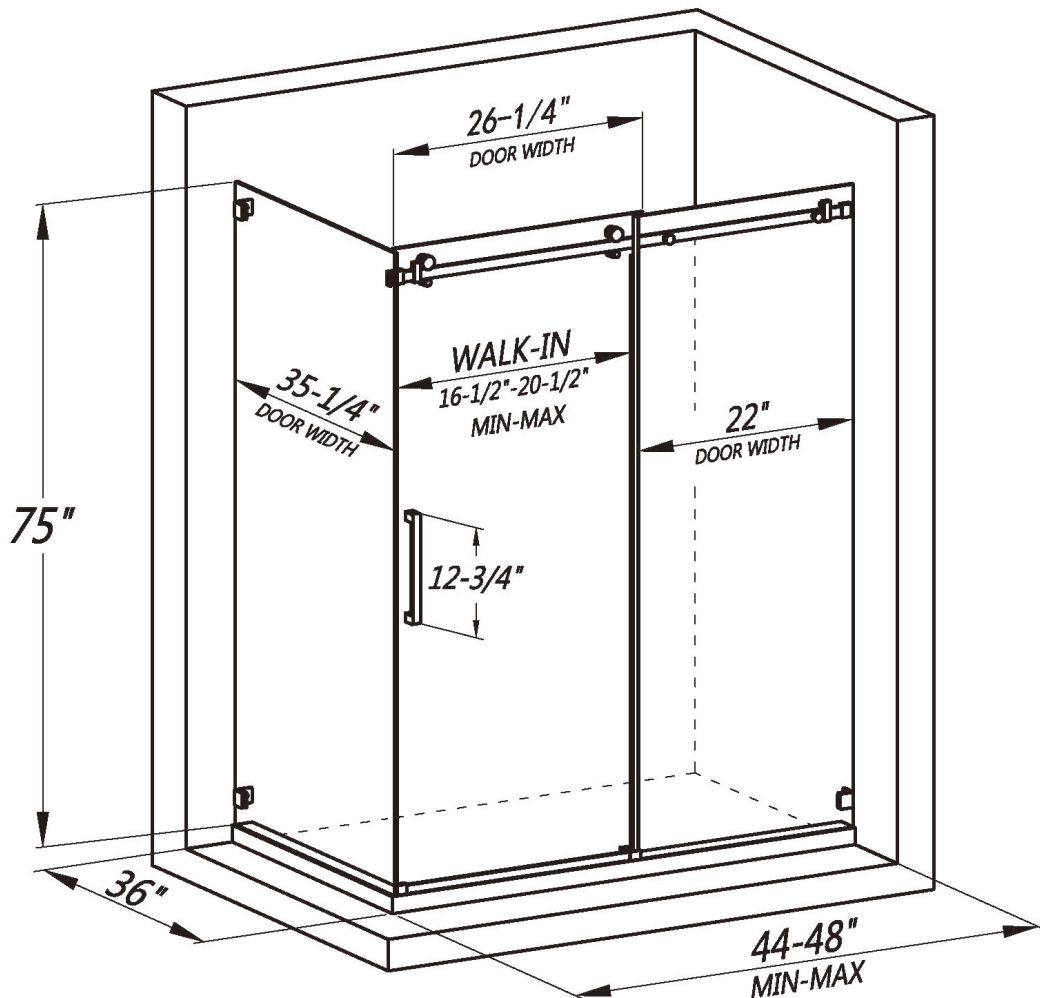

FRAMELESS SINGLE SLIDING SHOWER ENCLOSURE
LY9105-48x36x75

FEATURES

- Single sliding corner enclosure with side panel
- Reversible installation for left or right-handed opening
- Shatter-proof and water-resistant film bonded onto the glass
- 5/16" (8mm) thick certified clear tempered glass
- Premium 304 stainless steel hardware to provide smooth and silent sliding
- Up to 5" in width adjustment to fit your opening
- Designed and manufactured to be easily installed

FRAMELESS SINGLE SLIDING SHOWER ENCLOSURE
LY9105-54x36x75

FEATURES

- Single sliding corner enclosure with side panel
- Reversible installation for left or right-handed opening
- Shatter-proof and water-resistant film bonded onto the glass
- 5/16" (8mm) thick certified clear tempered glass
- Premium 304 stainless steel hardware to provide smooth and silent sliding
- Up to 5" in width adjustment to fit your opening
- Designed and manufactured to be easily installed

FRAMELESS SINGLE SLIDING SHOWER ENCLOSURE
LY9105-60x36x75

FEATURES

- Single sliding corner enclosure with side panel
- Reversible installation for left or right-handed opening
- Shatter-proof and water-resistant film bonded onto the glass
- 5/16" (8mm) thick certified clear tempered glass
- Premium 304 stainless steel hardware to provide smooth and silent sliding
- Up to 5" in width adjustment to fit your opening
- Designed and manufactured to be easily installed

FRAMELESS SINGLE SLIDING SHOWER ENCLOSURE
LY9105-66x36x75

FEATURES

- Single sliding corner enclosure with side panel
- Reversible installation for left or right-handed opening
- Shatter-proof and water-resistant film bonded onto the glass
- 5/16" (8mm) thick certified clear tempered glass
- Premium 304 stainless steel hardware to provide smooth and silent sliding
- Up to 5" in width adjustment to fit your opening
- Designed and manufactured to be easily installed