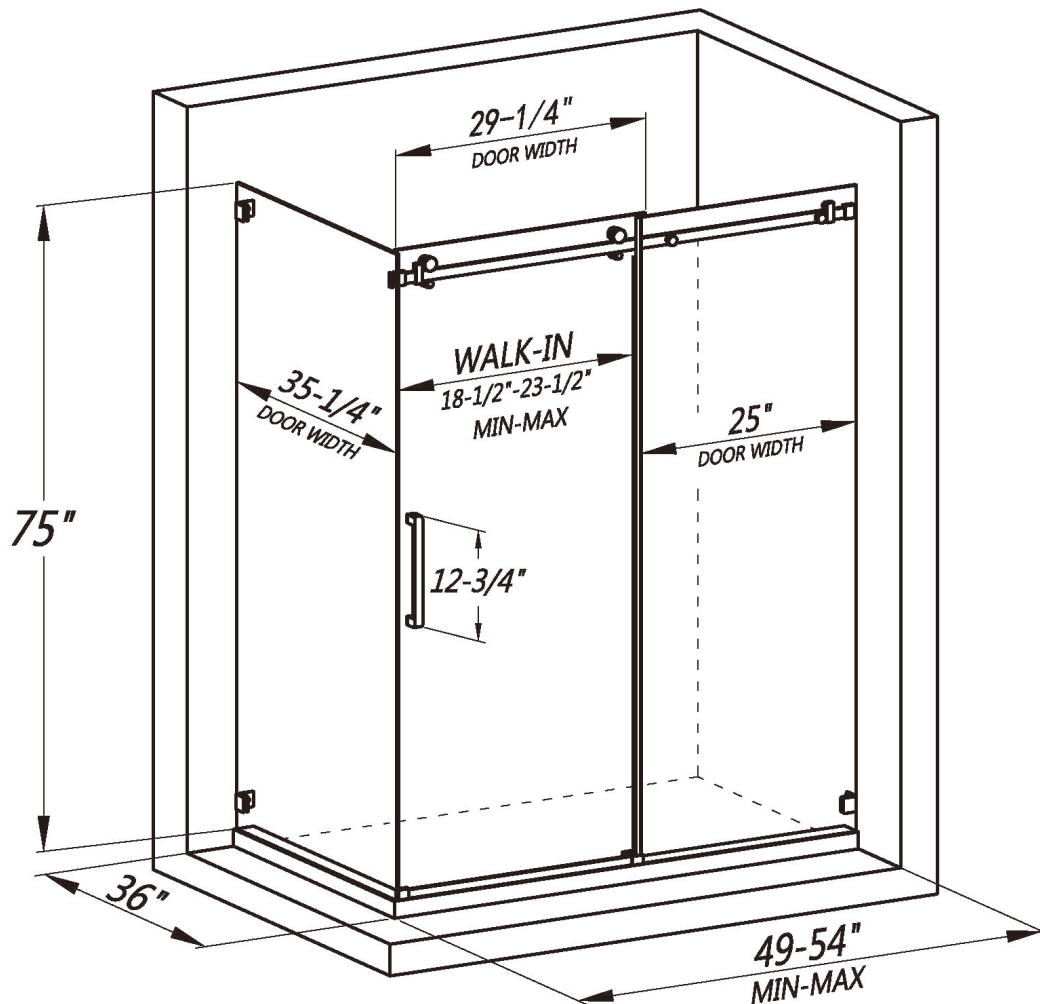

FRAMELESS SINGLE SLIDING SHOWER ENCLOSURE
LY9105-48x36x75

FEATURES

- Single sliding corner enclosure with side panel
- Reversible installation for left or right-handed opening
- Shatter-proof and water-resistant film bonded onto the glass
- 5/16" (8mm) thick certified clear tempered glass
- Premium 304 stainless steel hardware to provide smooth and silent sliding
- Up to 5" in width adjustment to fit your opening
- Designed and manufactured to be easily installed

FRAMELESS SINGLE SLIDING SHOWER ENCLOSURE
LY9105-54x36x75

FEATURES

- Single sliding corner enclosure with side panel
- Reversible installation for left or right-handed opening
- Shatter-proof and water-resistant film bonded onto the glass
- 5/16" (8mm) thick certified clear tempered glass
- Premium 304 stainless steel hardware to provide smooth and silent sliding
- Up to 5" in width adjustment to fit your opening
- Designed and manufactured to be easily installed

FRAMELESS SINGLE SLIDING SHOWER ENCLOSURE
LY9105-60x36x75

FEATURES

- Single sliding corner enclosure with side panel
- Reversible installation for left or right-handed opening
- Shatter-proof and water-resistant film bonded onto the glass
- 5/16" (8mm) thick certified clear tempered glass
- Premium 304 stainless steel hardware to provide smooth and silent sliding
- Up to 5" in width adjustment to fit your opening
- Designed and manufactured to be easily installed

FRAMELESS SINGLE SLIDING SHOWER ENCLOSURE
LY9105-66x36x75

FEATURES

- Single sliding corner enclosure with side panel
- Reversible installation for left or right-handed opening
- Shatter-proof and water-resistant film bonded onto the glass
- 5/16" (8mm) thick certified clear tempered glass
- Premium 304 stainless steel hardware to provide smooth and silent sliding
- Up to 5" in width adjustment to fit your opening
- Designed and manufactured to be easily installed