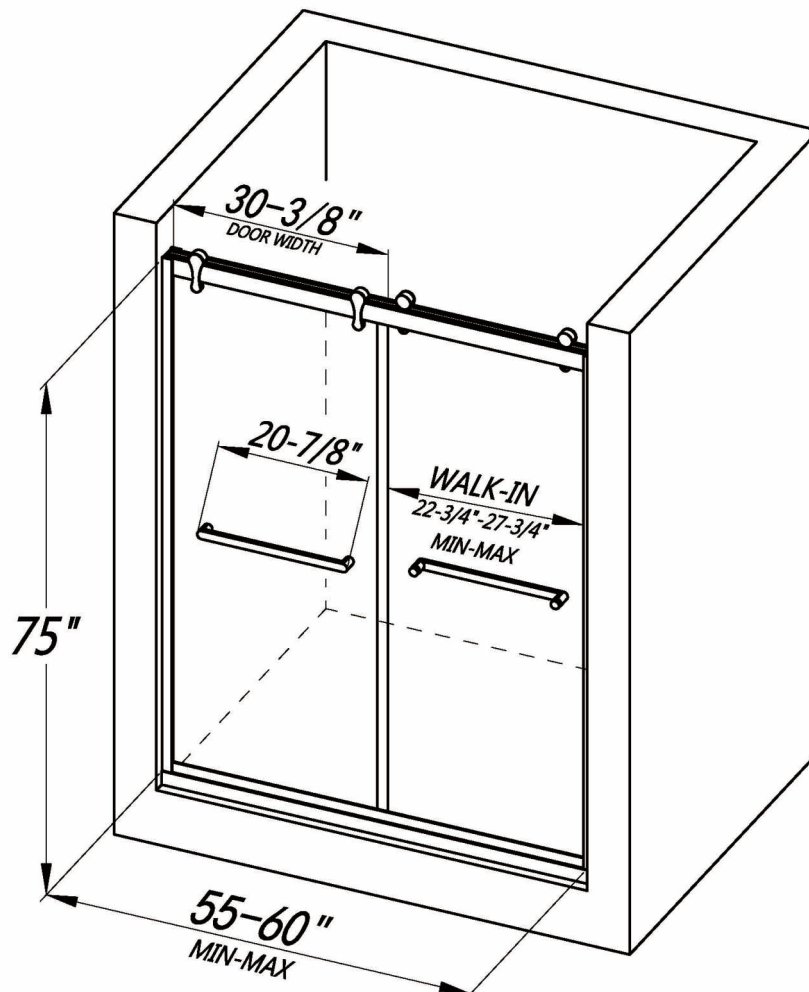

BYPASS SLIDING SHOWER DOOR
LY3401-48x75

FEATURES

- E-shaped frame posts designed to support heavy weight capacity
- Internal iron pipe creates an extra sturdy structure and holds great weight
- Shatter-proof and water-resistant film bonded onto the glass
- Bypass sliding door for both left and right side access
- 5/16" (8mm) thick certified clear tempered glass
- Premium 304 stainless steel hardware to provide smooth and silent sliding
- Up to 5" in width adjustment to fit your opening
- Designed and manufactured to be easily installed

BYPASS SLIDING SHOWER DOOR
LY3401-54x75

FEATURES

- E-shaped frame posts designed to support heavy weight capacity
- Internal iron pipe creates an extra sturdy structure and holds great weight
- Shatter-proof and water-resistant film bonded onto the glass
- Bypass sliding door for both left and right side access
- 5/16" (8mm) thick certified clear tempered glass
- Premium 304 stainless steel hardware to provide smooth and silent sliding
- Up to 5" in width adjustment to fit your opening
- Designed and manufactured to be easily installed

BYPASS SLIDING SHOWER DOOR
LY3401-60x75

FEATURES

- E-shaped frame posts designed to support heavy weight capacity
- Internal iron pipe creates an extra sturdy structure and holds great weight
- Shatter-proof and water-resistant film bonded onto the glass
- Bypass sliding door for both left and right side access
- 5/16" (8mm) thick certified clear tempered glass
- Premium 304 stainless steel hardware to provide smooth and silent sliding
- Up to 5" in width adjustment to fit your opening
- Designed and manufactured to be easily installed