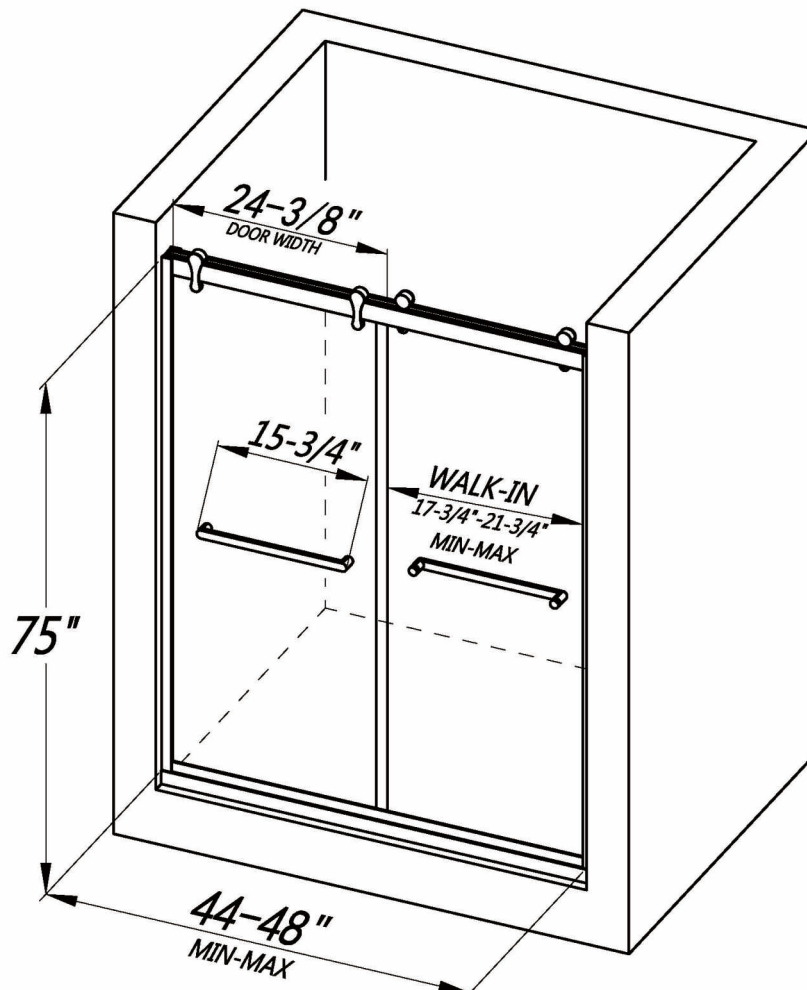

BYPASS SLIDING SHOWER DOOR
LY3401-48x75

FEATURES

- E-shaped frame posts designed to support heavy weight capacity
- Internal iron pipe creates an extra sturdy structure and holds great weight
- Shatter-proof and water-resistant film bonded onto the glass
- Bypass sliding door for both left and right side access
- 5/16" (8mm) thick certified clear tempered glass
- Premium 304 stainless steel hardware to provide smooth and silent sliding
- Up to 5" in width adjustment to fit your opening
- Designed and manufactured to be easily installed

BYPASS SLIDING SHOWER DOOR
LY3401-54x75

FEATURES

- E-shaped frame posts designed to support heavy weight capacity
- Internal iron pipe creates an extra sturdy structure and holds great weight
- Shatter-proof and water-resistant film bonded onto the glass
- Bypass sliding door for both left and right side access
- 5/16" (8mm) thick certified clear tempered glass
- Premium 304 stainless steel hardware to provide smooth and silent sliding
- Up to 5" in width adjustment to fit your opening
- Designed and manufactured to be easily installed

BYPASS SLIDING SHOWER DOOR
LY3401-60x75

FEATURES

- E-shaped frame posts designed to support heavy weight capacity
- Internal iron pipe creates an extra sturdy structure and holds great weight
- Shatter-proof and water-resistant film bonded onto the glass
- Bypass sliding door for both left and right side access
- 5/16" (8mm) thick certified clear tempered glass
- Premium 304 stainless steel hardware to provide smooth and silent sliding
- Up to 5" in width adjustment to fit your opening
- Designed and manufactured to be easily installed