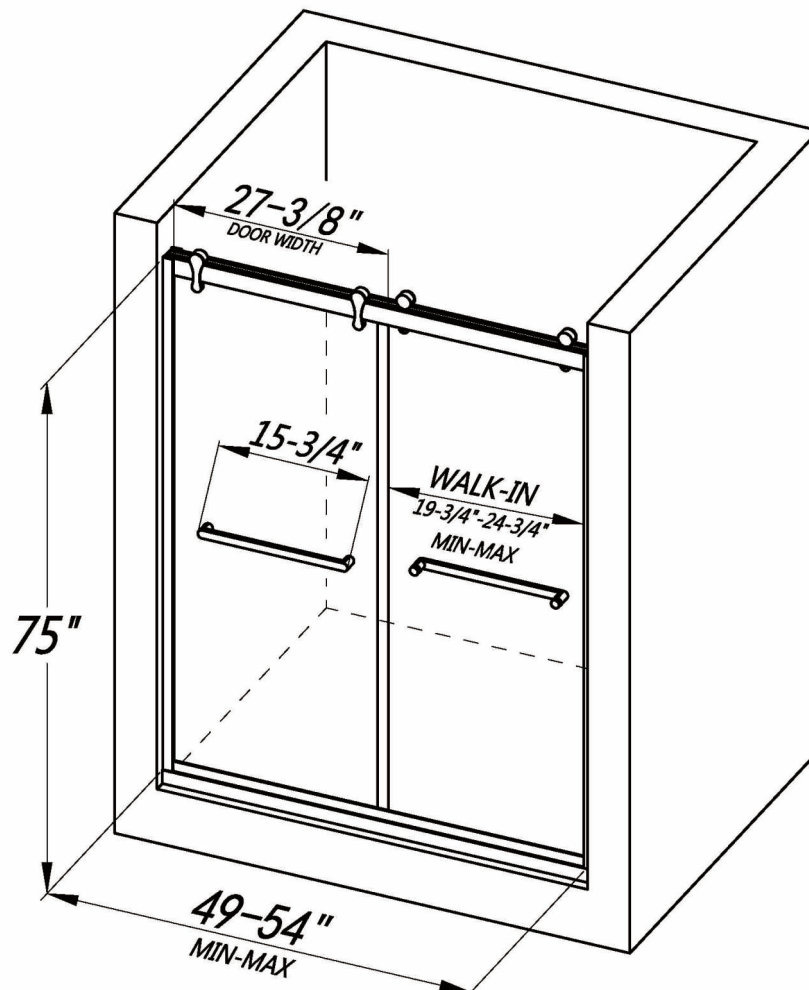

BYPASS SLIDING SHOWER DOOR
LY3401-48x75

FEATURES

- E-shaped frame posts designed to support heavy weight capacity
- Internal iron pipe creates an extra sturdy structure and holds great weight
- Shatter-proof and water-resistant film bonded onto the glass
- Bypass sliding door for both left and right side access
- 5/16" (8mm) thick certified clear tempered glass
- Premium 304 stainless steel hardware to provide smooth and silent sliding
- Up to 5" in width adjustment to fit your opening
- Designed and manufactured to be easily installed

BYPASS SLIDING SHOWER DOOR
LY3401-54x75

FEATURES

- E-shaped frame posts designed to support heavy weight capacity
- Internal iron pipe creates an extra sturdy structure and holds great weight
- Shatter-proof and water-resistant film bonded onto the glass
- Bypass sliding door for both left and right side access
- 5/16" (8mm) thick certified clear tempered glass
- Premium 304 stainless steel hardware to provide smooth and silent sliding
- Up to 5" in width adjustment to fit your opening
- Designed and manufactured to be easily installed

BYPASS SLIDING SHOWER DOOR
LY3401-60x75

FEATURES

- E-shaped frame posts designed to support heavy weight capacity
- Internal iron pipe creates an extra sturdy structure and holds great weight
- Shatter-proof and water-resistant film bonded onto the glass
- Bypass sliding door for both left and right side access
- 5/16" (8mm) thick certified clear tempered glass
- Premium 304 stainless steel hardware to provide smooth and silent sliding
- Up to 5" in width adjustment to fit your opening
- Designed and manufactured to be easily installed