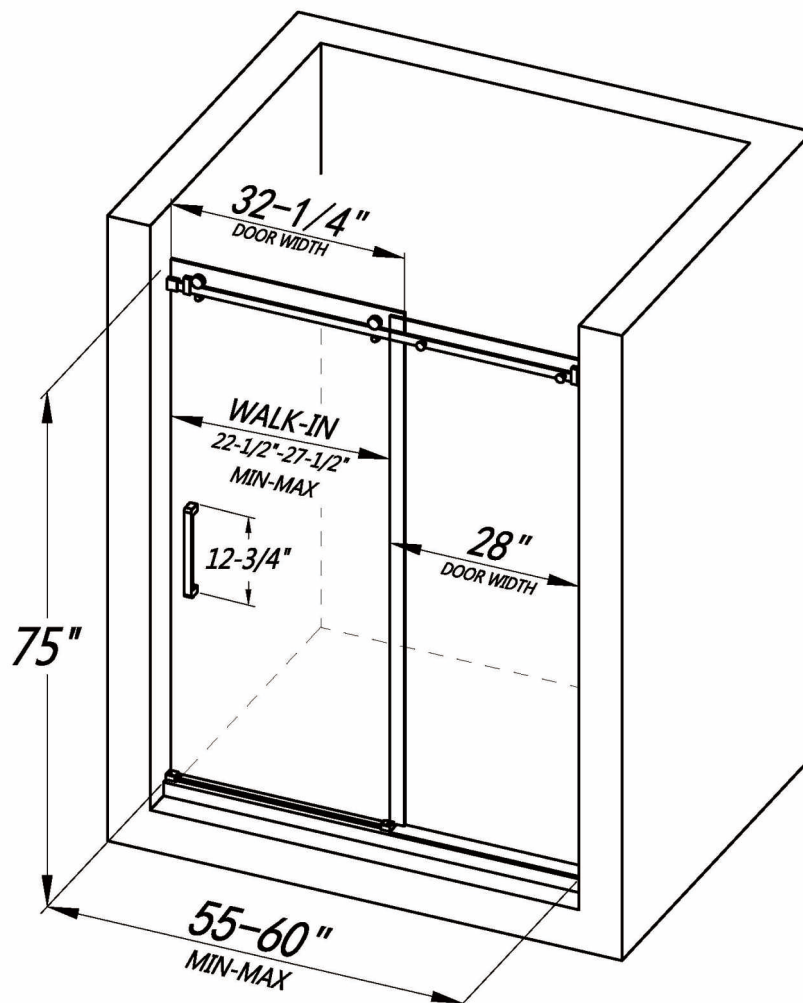

FRAMELESS SINGLE SLIDING SHOWER DOOR

LY9101-60x75

FEATURES

- Single sliding door with one stationary panel
- Reversible installation for left or right-handed opening
- Shatter-proof and water-resistant film bonded onto the glass
- 5/16" (8mm) thick certified clear tempered glass
- Premium 304 stainless steel hardware to provide smooth and silent sliding
- Up to 5" in width adjustment to fit your opening
- Designed and manufactured to be easily installed