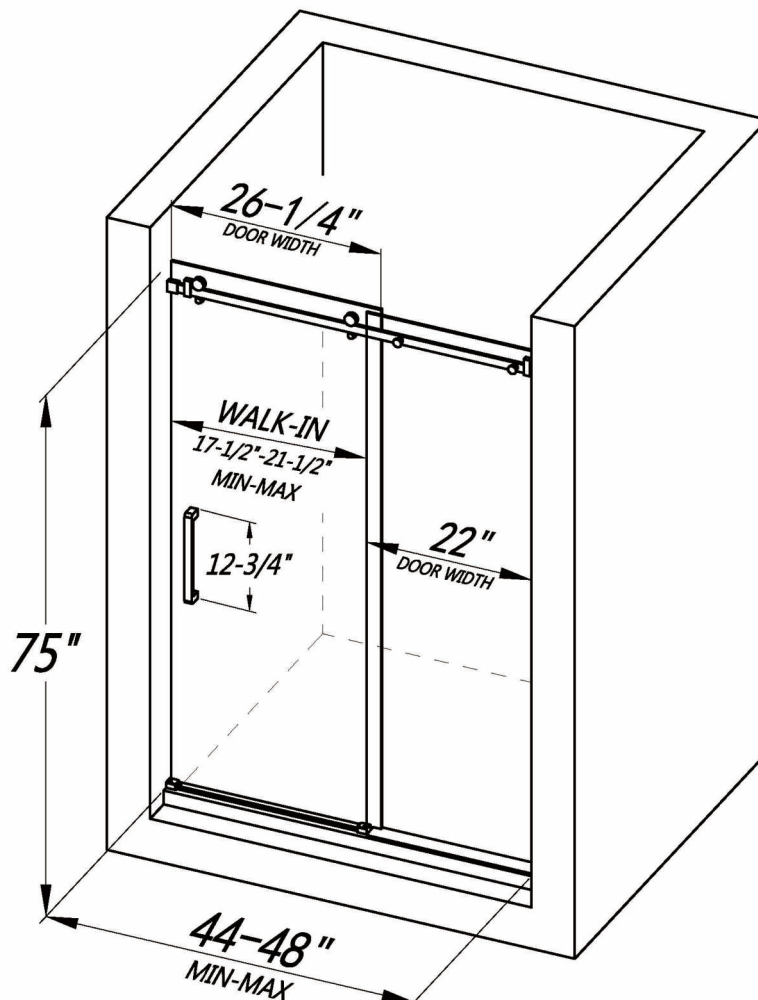

**FRAMELESS SINGLE SLIDING SHOWER DOOR**  
**LY9101-48x75**

**FEATURES**

- Single sliding door with one stationary panel
- Reversible installation for left or right-handed opening
- Shatter-proof and water-resistant film bonded onto the glass
- 5/16" (8mm) thick certified clear tempered glass
- Premium 304 stainless steel hardware to provide smooth and silent sliding
- Up to 5" in width adjustment to fit your opening
- Designed and manufactured to be easily installed

## FRAMELESS SINGLE SLIDING SHOWER DOOR

#### FEATURES

- Single sliding door with one stationary panel
- Reversible installation for left or right-handed opening
- Shatter-proof and water-resistant film bonded onto the glass
- 5/16" (8mm) thick certified clear tempered glass
- Premium 304 stainless steel hardware to provide smooth and silent sliding
- Up to 5" in width adjustment to fit your opening
- Designed and manufactured to be easily installed

**FRAMELESS SINGLE SLIDING SHOWER DOOR**  
**LY9101-66x75**

**FEATURES**

- Single sliding door with one stationary panel
- Reversible installation for left or right-handed opening
- Shatter-proof and water-resistant film bonded onto the glass
- 5/16" (8mm) thick certified clear tempered glass
- Premium 304 stainless steel hardware to provide smooth and silent sliding
- Up to 5" in width adjustment to fit your opening
- Designed and manufactured to be easily installed