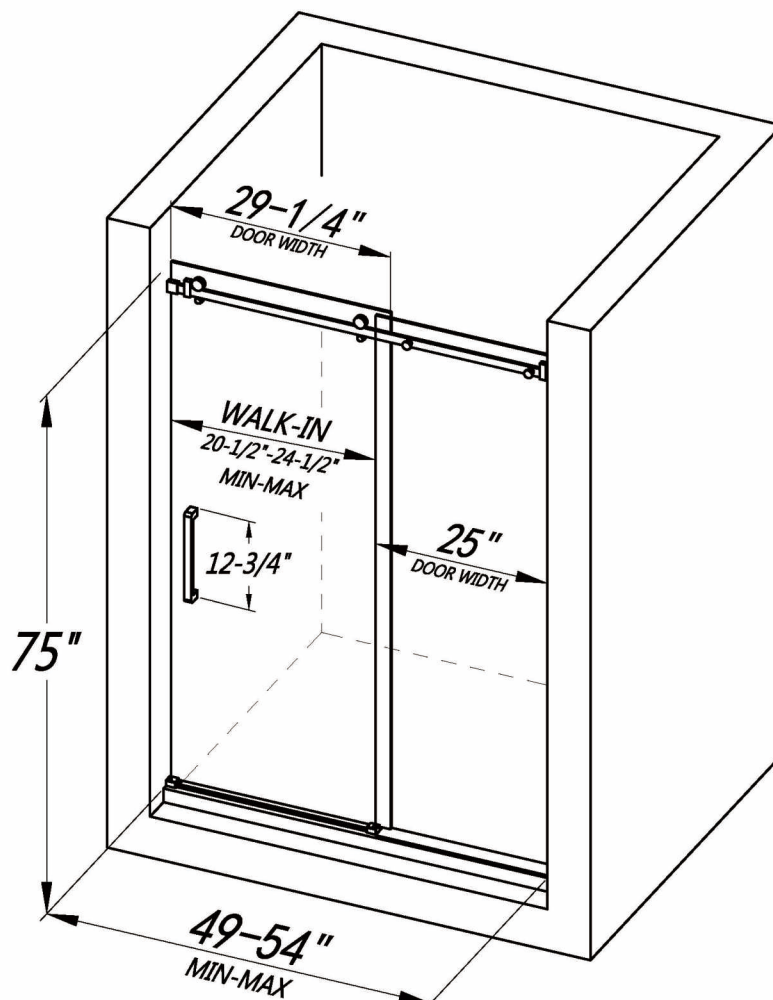

**FRAMELESS SINGLE SLIDING SHOWER DOOR**  
**LY9101-48x75**

**FEATURES**

- Single sliding door with one stationary panel
- Reversible installation for left or right-handed opening
- Shatter-proof and water-resistant film bonded onto the glass
- 5/16" (8mm) thick certified clear tempered glass
- Premium 304 stainless steel hardware to provide smooth and silent sliding
- Up to 5" in width adjustment to fit your opening
- Designed and manufactured to be easily installed

## FRAMELESS SINGLE SLIDING SHOWER DOOR

#### FEATURES

- Single sliding door with one stationary panel
- Reversible installation for left or right-handed opening
- Shatter-proof and water-resistant film bonded onto the glass
- 5/16" (8mm) thick certified clear tempered glass
- Premium 304 stainless steel hardware to provide smooth and silent sliding
- Up to 5" in width adjustment to fit your opening
- Designed and manufactured to be easily installed

**FRAMELESS SINGLE SLIDING SHOWER DOOR**  
**LY9101-66x75**

**FEATURES**

- Single sliding door with one stationary panel
- Reversible installation for left or right-handed opening
- Shatter-proof and water-resistant film bonded onto the glass
- 5/16" (8mm) thick certified clear tempered glass
- Premium 304 stainless steel hardware to provide smooth and silent sliding
- Up to 5" in width adjustment to fit your opening
- Designed and manufactured to be easily installed