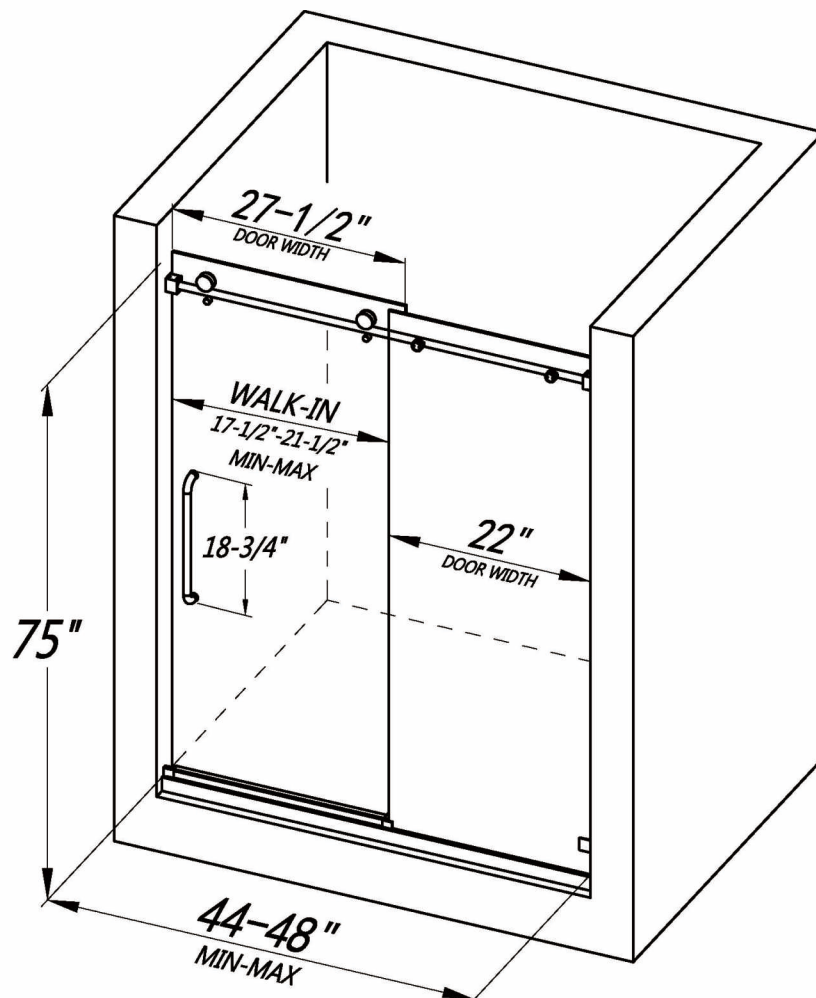

FRAMELESS SINGLE SLIDING SHOWER DOOR
LY7901-48x75

FEATURES

- Single sliding door with one stationary panel
- Reversible installation for left or right-handed opening
- Shatter-proof and water-resistant film bonded onto the glass
- 5/16" (8mm) thick certified clear tempered glass
- Premium 304 stainless steel hardware to provide smooth and silent sliding
- Up to 5" in width adjustment to fit your opening
- Designed and manufactured to be easily installed

FRAMELESS SINGLE SLIDING SHOWER DOOR
LY7901-54x75

FEATURES

- Single sliding door with one stationary panel
- Reversible installation for left or right-handed opening
- Shatter-proof and water-resistant film bonded onto the glass
- 5/16" (8mm) thick certified clear tempered glass
- Premium 304 stainless steel hardware to provide smooth and silent sliding
- Up to 5" in width adjustment to fit your opening
- Designed and manufactured to be easily installed

FRAMELESS SINGLE SLIDING SHOWER DOOR
LY7901-60x75

FEATURES

- Single sliding door with one stationary panel
- Reversible installation for left or right-handed opening
- Shatter-proof and water-resistant film bonded onto the glass
- 5/16" (8mm) thick certified clear tempered glass
- Premium 304 stainless steel hardware to provide smooth and silent sliding
- Up to 5" in width adjustment to fit your opening
- Designed and manufactured to be easily installed

FRAMELESS SINGLE SLIDING SHOWER DOOR
LY7901-66x75

FEATURES

- Single sliding door with one stationary panel
- Reversible installation for left or right-handed opening
- Shatter-proof and water-resistant film bonded onto the glass
- 5/16" (8mm) thick certified clear tempered glass
- Premium 304 stainless steel hardware to provide smooth and silent sliding
- Up to 5" in width adjustment to fit your opening
- Designed and manufactured to be easily installed