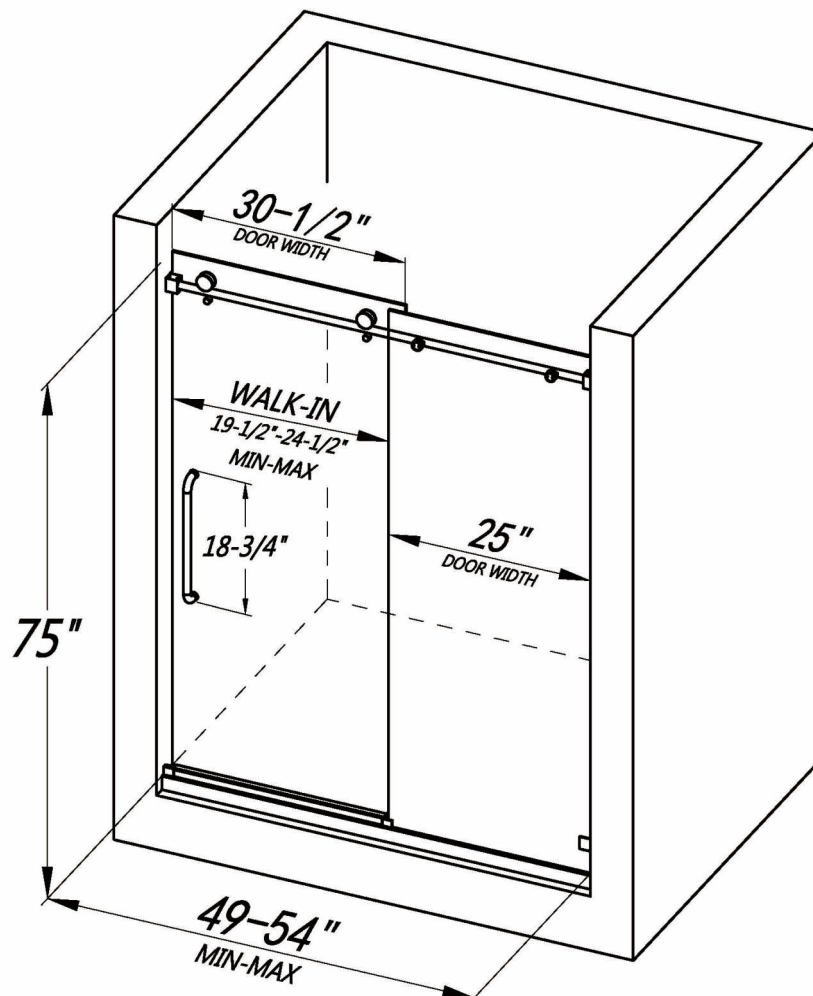

FRAMELESS SINGLE SLIDING SHOWER DOOR
LY7901-48x75

FEATURES

- Single sliding door with one stationary panel
- Reversible installation for left or right-handed opening
- Shatter-proof and water-resistant film bonded onto the glass
- 5/16" (8mm) thick certified clear tempered glass
- Premium 304 stainless steel hardware to provide smooth and silent sliding
- Up to 5" in width adjustment to fit your opening
- Designed and manufactured to be easily installed

FRAMELESS SINGLE SLIDING SHOWER DOOR
LY7901-54x75

FEATURES

- Single sliding door with one stationary panel
- Reversible installation for left or right-handed opening
- Shatter-proof and water-resistant film bonded onto the glass
- 5/16" (8mm) thick certified clear tempered glass
- Premium 304 stainless steel hardware to provide smooth and silent sliding
- Up to 5" in width adjustment to fit your opening
- Designed and manufactured to be easily installed

FRAMELESS SINGLE SLIDING SHOWER DOOR
LY7901-60x75

FEATURES

- Single sliding door with one stationary panel
- Reversible installation for left or right-handed opening
- Shatter-proof and water-resistant film bonded onto the glass
- 5/16" (8mm) thick certified clear tempered glass
- Premium 304 stainless steel hardware to provide smooth and silent sliding
- Up to 5" in width adjustment to fit your opening
- Designed and manufactured to be easily installed

FRAMELESS SINGLE SLIDING SHOWER DOOR
LY7901-66x75

FEATURES

- Single sliding door with one stationary panel
- Reversible installation for left or right-handed opening
- Shatter-proof and water-resistant film bonded onto the glass
- 5/16" (8mm) thick certified clear tempered glass
- Premium 304 stainless steel hardware to provide smooth and silent sliding
- Up to 5" in width adjustment to fit your opening
- Designed and manufactured to be easily installed