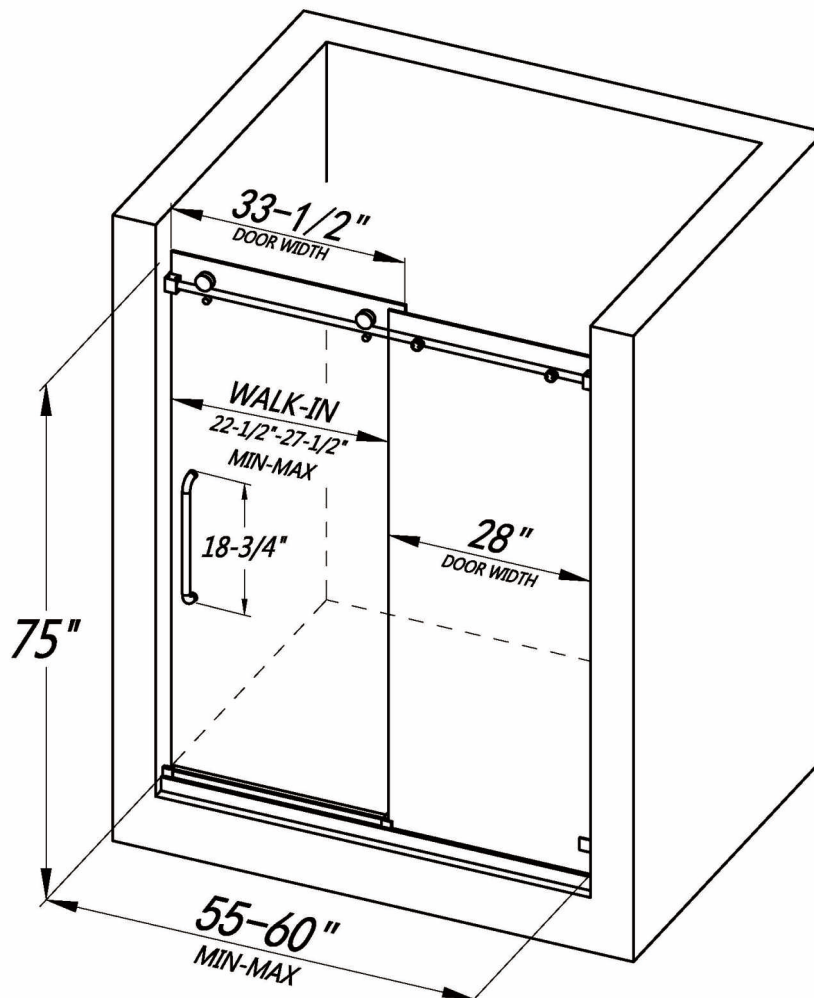

FRAMELESS SINGLE SLIDING SHOWER DOOR
LY7901-48x75

FEATURES

- Single sliding door with one stationary panel
- Reversible installation for left or right-handed opening
- Shatter-proof and water-resistant film bonded onto the glass
- 5/16" (8mm) thick certified clear tempered glass
- Premium 304 stainless steel hardware to provide smooth and silent sliding
- Up to 5" in width adjustment to fit your opening
- Designed and manufactured to be easily installed

FRAMELESS SINGLE SLIDING SHOWER DOOR
LY7901-54x75

FEATURES

- Single sliding door with one stationary panel
- Reversible installation for left or right-handed opening
- Shatter-proof and water-resistant film bonded onto the glass
- 5/16" (8mm) thick certified clear tempered glass
- Premium 304 stainless steel hardware to provide smooth and silent sliding
- Up to 5" in width adjustment to fit your opening
- Designed and manufactured to be easily installed

FRAMELESS SINGLE SLIDING SHOWER DOOR
LY7901-60x75

FEATURES

- Single sliding door with one stationary panel
- Reversible installation for left or right-handed opening
- Shatter-proof and water-resistant film bonded onto the glass
- 5/16" (8mm) thick certified clear tempered glass
- Premium 304 stainless steel hardware to provide smooth and silent sliding
- Up to 5" in width adjustment to fit your opening
- Designed and manufactured to be easily installed

FRAMELESS SINGLE SLIDING SHOWER DOOR
LY7901-66x75

FEATURES

- Single sliding door with one stationary panel
- Reversible installation for left or right-handed opening
- Shatter-proof and water-resistant film bonded onto the glass
- 5/16" (8mm) thick certified clear tempered glass
- Premium 304 stainless steel hardware to provide smooth and silent sliding
- Up to 5" in width adjustment to fit your opening
- Designed and manufactured to be easily installed