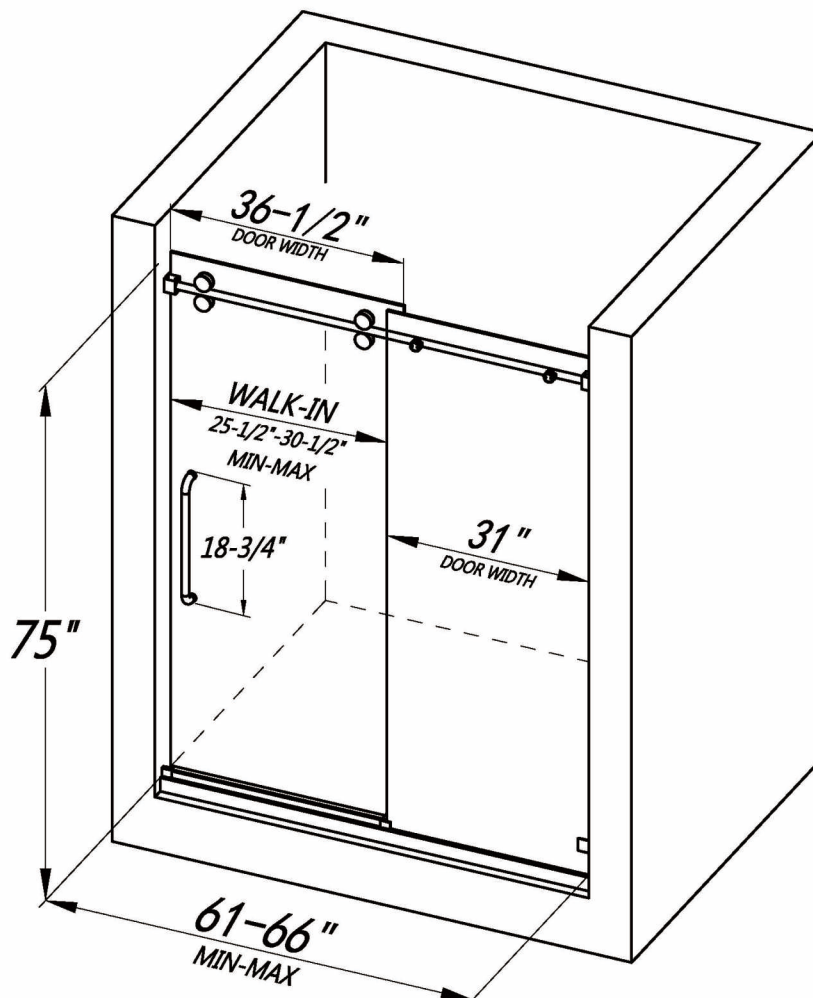

FRAMELESS SINGLE SLIDING SHOWER DOOR
LY7501-48x75

FEATURES

- Single sliding door with one stationary panel
- Reversible installation for left or right-handed opening
- Shatter-proof and water-resistant film bonded onto the glass
- 5/16" (8mm) thick certified clear tempered glass
- Premium 304 stainless steel hardware to provide smooth and silent sliding
- Up to 5" in width adjustment to fit your opening
- Designed and manufactured to be easily installed

FRAMELESS SINGLE SLIDING SHOWER DOOR
LY7501-54x75

FEATURES

- Single sliding door with one stationary panel
- Reversible installation for left or right-handed opening
- Shatter-proof and water-resistant film bonded onto the glass
- 5/16" (8mm) thick certified clear tempered glass
- Premium 304 stainless steel hardware to provide smooth and silent sliding
- Up to 5" in width adjustment to fit your opening
- Designed and manufactured to be easily installed

FRAMELESS SINGLE SLIDING SHOWER DOOR
LY7501-60x75

FEATURES

- Single sliding door with one stationary panel
- Reversible installation for left or right-handed opening
- Shatter-proof and water-resistant film bonded onto the glass
- 5/16" (8mm) thick certified clear tempered glass
- Premium 304 stainless steel hardware to provide smooth and silent sliding
- Up to 5" in width adjustment to fit your opening
- Designed and manufactured to be easily installed

FRAMELESS SINGLE SLIDING SHOWER DOOR
LY7501-66x75

FEATURES

- Single sliding door with one stationary panel
- Reversible installation for left or right-handed opening
- Shatter-proof and water-resistant film bonded onto the glass
- 5/16" (8mm) thick certified clear tempered glass
- Premium 304 stainless steel hardware to provide smooth and silent sliding
- Up to 5" in width adjustment to fit your opening
- Designed and manufactured to be easily installed