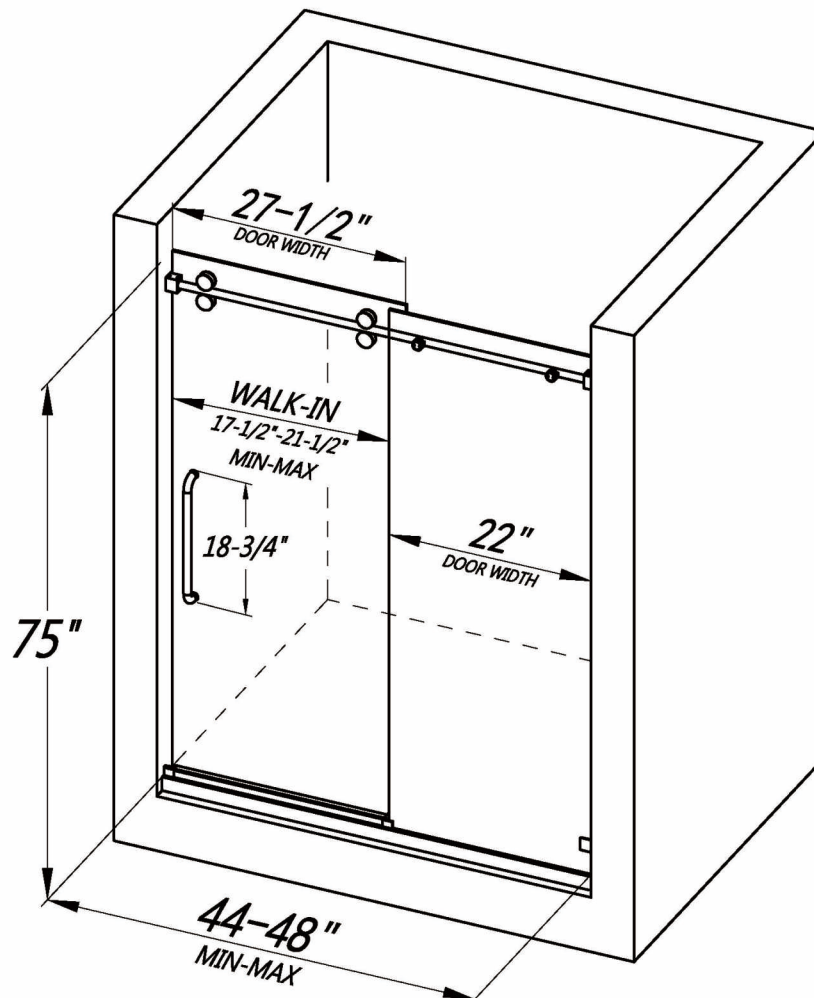

FRAMELESS SINGLE SLIDING SHOWER DOOR
LY7501-48x75

FEATURES

- Single sliding door with one stationary panel
- Reversible installation for left or right-handed opening
- Shatter-proof and water-resistant film bonded onto the glass
- 5/16" (8mm) thick certified clear tempered glass
- Premium 304 stainless steel hardware to provide smooth and silent sliding
- Up to 5" in width adjustment to fit your opening
- Designed and manufactured to be easily installed

FRAMELESS SINGLE SLIDING SHOWER DOOR
LY7501-54x75

FEATURES

- Single sliding door with one stationary panel
- Reversible installation for left or right-handed opening
- Shatter-proof and water-resistant film bonded onto the glass
- 5/16" (8mm) thick certified clear tempered glass
- Premium 304 stainless steel hardware to provide smooth and silent sliding
- Up to 5" in width adjustment to fit your opening
- Designed and manufactured to be easily installed

FRAMELESS SINGLE SLIDING SHOWER DOOR
LY7501-60x75

FEATURES

- Single sliding door with one stationary panel
- Reversible installation for left or right-handed opening
- Shatter-proof and water-resistant film bonded onto the glass
- 5/16" (8mm) thick certified clear tempered glass
- Premium 304 stainless steel hardware to provide smooth and silent sliding
- Up to 5" in width adjustment to fit your opening
- Designed and manufactured to be easily installed

FRAMELESS SINGLE SLIDING SHOWER DOOR
LY7501-66x75

FEATURES

- Single sliding door with one stationary panel
- Reversible installation for left or right-handed opening
- Shatter-proof and water-resistant film bonded onto the glass
- 5/16" (8mm) thick certified clear tempered glass
- Premium 304 stainless steel hardware to provide smooth and silent sliding
- Up to 5" in width adjustment to fit your opening
- Designed and manufactured to be easily installed