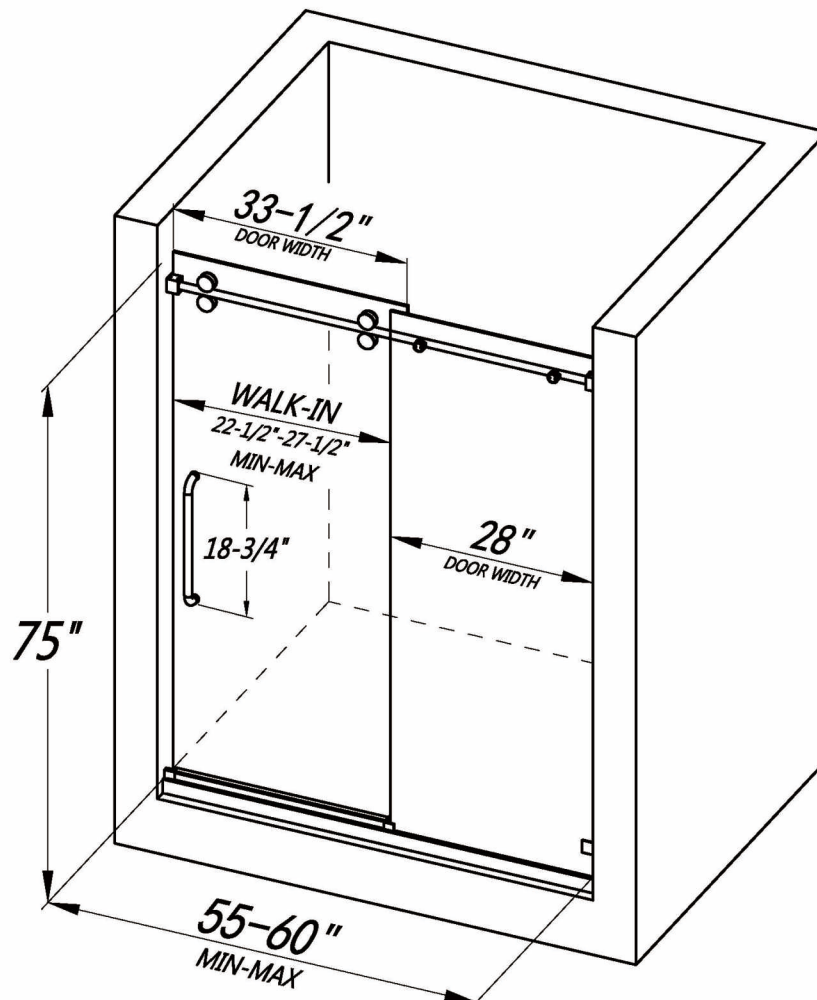

FRAMELESS SINGLE SLIDING SHOWER DOOR
LY7501-48x75

FEATURES

- Single sliding door with one stationary panel
- Reversible installation for left or right-handed opening
- Shatter-proof and water-resistant film bonded onto the glass
- 5/16" (8mm) thick certified clear tempered glass
- Premium 304 stainless steel hardware to provide smooth and silent sliding
- Up to 5" in width adjustment to fit your opening
- Designed and manufactured to be easily installed

FRAMELESS SINGLE SLIDING SHOWER DOOR
LY7501-54x75

FEATURES

- Single sliding door with one stationary panel
- Reversible installation for left or right-handed opening
- Shatter-proof and water-resistant film bonded onto the glass
- 5/16" (8mm) thick certified clear tempered glass
- Premium 304 stainless steel hardware to provide smooth and silent sliding
- Up to 5" in width adjustment to fit your opening
- Designed and manufactured to be easily installed

FRAMELESS SINGLE SLIDING SHOWER DOOR
LY7501-60x75

FEATURES

- Single sliding door with one stationary panel
- Reversible installation for left or right-handed opening
- Shatter-proof and water-resistant film bonded onto the glass
- 5/16" (8mm) thick certified clear tempered glass
- Premium 304 stainless steel hardware to provide smooth and silent sliding
- Up to 5" in width adjustment to fit your opening
- Designed and manufactured to be easily installed

FRAMELESS SINGLE SLIDING SHOWER DOOR
LY7501-66x75

FEATURES

- Single sliding door with one stationary panel
- Reversible installation for left or right-handed opening
- Shatter-proof and water-resistant film bonded onto the glass
- 5/16" (8mm) thick certified clear tempered glass
- Premium 304 stainless steel hardware to provide smooth and silent sliding
- Up to 5" in width adjustment to fit your opening
- Designed and manufactured to be easily installed