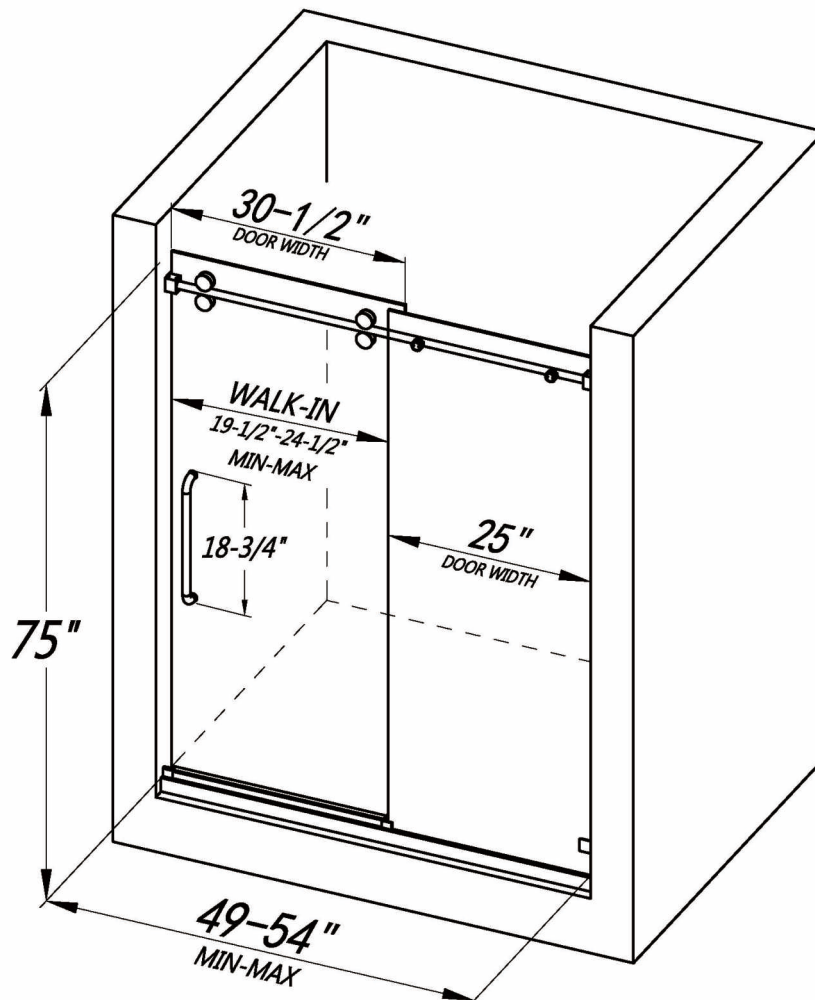

FRAMELESS SINGLE SLIDING SHOWER DOOR
LY7501-48x75

FEATURES

- Single sliding door with one stationary panel
- Reversible installation for left or right-handed opening
- Shatter-proof and water-resistant film bonded onto the glass
- 5/16" (8mm) thick certified clear tempered glass
- Premium 304 stainless steel hardware to provide smooth and silent sliding
- Up to 5" in width adjustment to fit your opening
- Designed and manufactured to be easily installed

FRAMELESS SINGLE SLIDING SHOWER DOOR
LY7501-54x75

FEATURES

- Single sliding door with one stationary panel
- Reversible installation for left or right-handed opening
- Shatter-proof and water-resistant film bonded onto the glass
- 5/16" (8mm) thick certified clear tempered glass
- Premium 304 stainless steel hardware to provide smooth and silent sliding
- Up to 5" in width adjustment to fit your opening
- Designed and manufactured to be easily installed

FRAMELESS SINGLE SLIDING SHOWER DOOR
LY7501-60x75

FEATURES

- Single sliding door with one stationary panel
- Reversible installation for left or right-handed opening
- Shatter-proof and water-resistant film bonded onto the glass
- 5/16" (8mm) thick certified clear tempered glass
- Premium 304 stainless steel hardware to provide smooth and silent sliding
- Up to 5" in width adjustment to fit your opening
- Designed and manufactured to be easily installed

FRAMELESS SINGLE SLIDING SHOWER DOOR
LY7501-66x75

FEATURES

- Single sliding door with one stationary panel
- Reversible installation for left or right-handed opening
- Shatter-proof and water-resistant film bonded onto the glass
- 5/16" (8mm) thick certified clear tempered glass
- Premium 304 stainless steel hardware to provide smooth and silent sliding
- Up to 5" in width adjustment to fit your opening
- Designed and manufactured to be easily installed