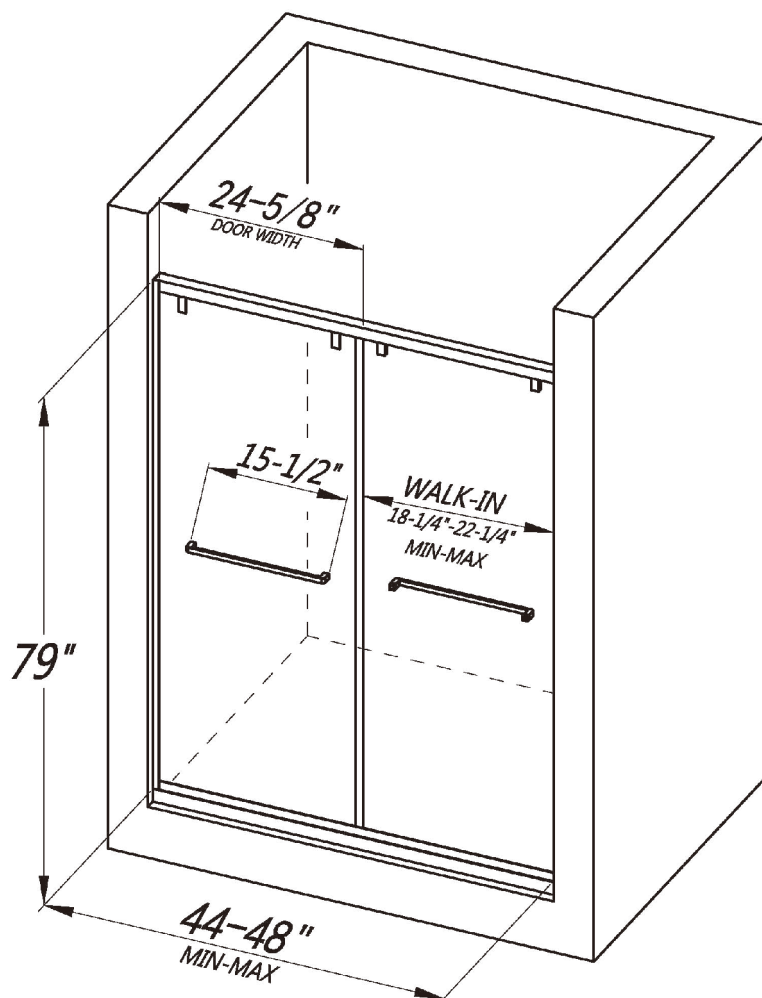

## BYPASS SLIDING SHOWER DOOR

#### FEATURES

- Shatter-proof and water-resistant film bonded onto the glass
- Bypass sliding door for both left and right side access
- 5/16" (8mm) thick certified clear tempered glass
- Premium 304 stainless steel hardware to provide smooth and silent sliding
- Up to 5" in width adjustment to fit your opening
- Designed and manufactured to be easily installed

**BYPASS SLIDING SHOWER DOOR**  
**LY6201-54x79**

**FEATURES**

- Shatter-proof and water-resistant film bonded onto the glass
- Bypass sliding door for both left and right side access
- 5/16" (8mm) thick certified clear tempered glass
- Premium 304 stainless steel hardware to provide smooth and silent sliding
- Up to 5" in width adjustment to fit your opening
- Designed and manufactured to be easily installed

**BYPASS SLIDING SHOWER DOOR**  
**LY6201-60x79**

**FEATURES**

- Shatter-proof and water-resistant film bonded onto the glass
- Bypass sliding door for both left and right side access
- 5/16" (8mm) thick certified clear tempered glass
- Premium 304 stainless steel hardware to provide smooth and silent sliding
- Up to 5" in width adjustment to fit your opening
- Designed and manufactured to be easily installed