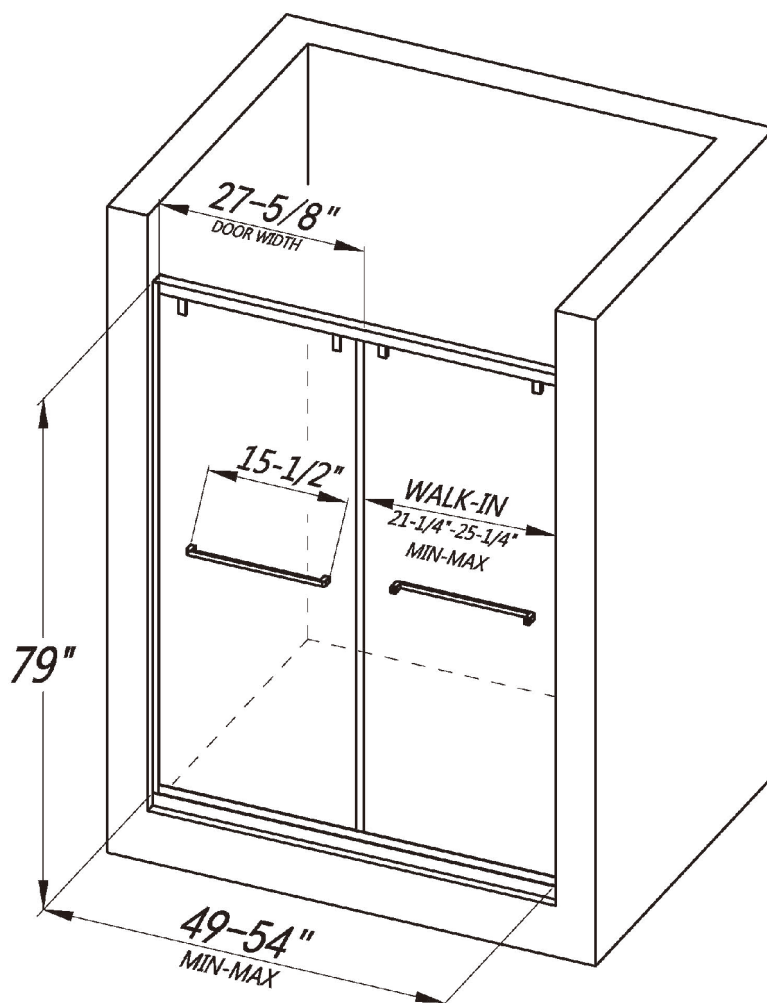

## BYPASS SLIDING SHOWER DOOR

#### FEATURES

- Shatter-proof and water-resistant film bonded onto the glass
- Bypass sliding door for both left and right side access
- 5/16" (8mm) thick certified clear tempered glass
- Premium 304 stainless steel hardware to provide smooth and silent sliding
- Up to 5" in width adjustment to fit your opening
- Designed and manufactured to be easily installed

**BYPASS SLIDING SHOWER DOOR**  
**LY6201-54x79**

**FEATURES**

- Shatter-proof and water-resistant film bonded onto the glass
- Bypass sliding door for both left and right side access
- 5/16" (8mm) thick certified clear tempered glass
- Premium 304 stainless steel hardware to provide smooth and silent sliding
- Up to 5" in width adjustment to fit your opening
- Designed and manufactured to be easily installed

**BYPASS SLIDING SHOWER DOOR**  
**LY6201-60x79**

**FEATURES**

- Shatter-proof and water-resistant film bonded onto the glass
- Bypass sliding door for both left and right side access
- 5/16" (8mm) thick certified clear tempered glass
- Premium 304 stainless steel hardware to provide smooth and silent sliding
- Up to 5" in width adjustment to fit your opening
- Designed and manufactured to be easily installed