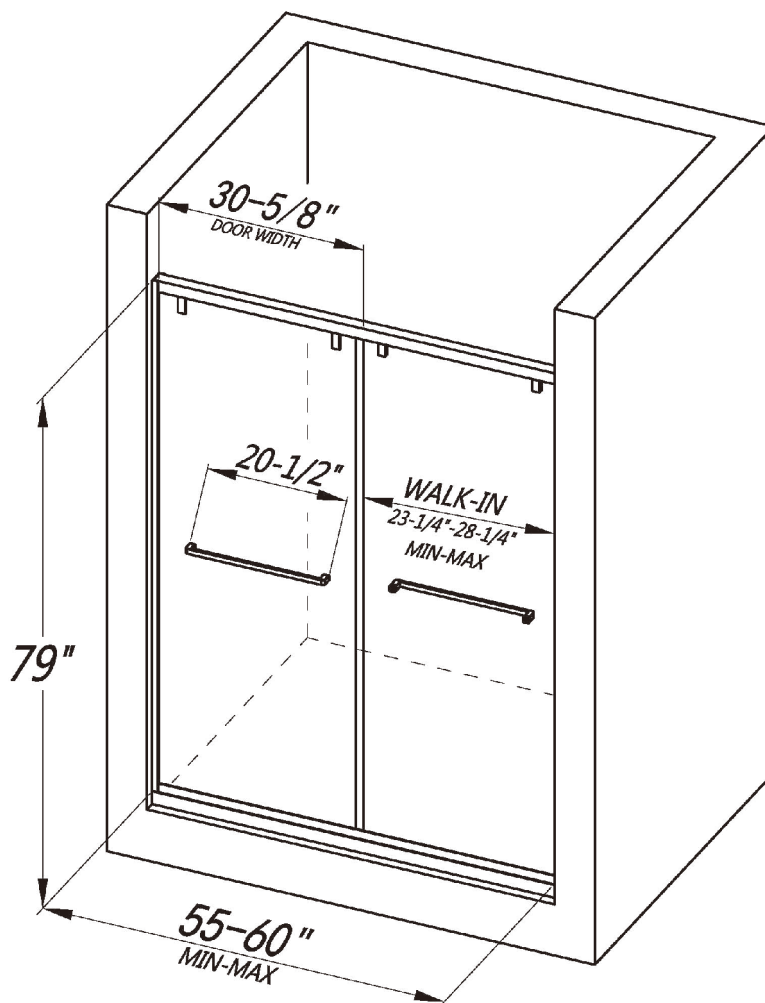

## BYPASS SLIDING SHOWER DOOR

#### FEATURES

- Shatter-proof and water-resistant film bonded onto the glass
- Bypass sliding door for both left and right side access
- 5/16" (8mm) thick certified clear tempered glass
- Premium 304 stainless steel hardware to provide smooth and silent sliding
- Up to 5" in width adjustment to fit your opening
- Designed and manufactured to be easily installed

**BYPASS SLIDING SHOWER DOOR**  
**LY6201-54x79**

**FEATURES**

- Shatter-proof and water-resistant film bonded onto the glass
- Bypass sliding door for both left and right side access
- 5/16" (8mm) thick certified clear tempered glass
- Premium 304 stainless steel hardware to provide smooth and silent sliding
- Up to 5" in width adjustment to fit your opening
- Designed and manufactured to be easily installed

**BYPASS SLIDING SHOWER DOOR**  
**LY6201-60x79**

**FEATURES**

- Shatter-proof and water-resistant film bonded onto the glass
- Bypass sliding door for both left and right side access
- 5/16" (8mm) thick certified clear tempered glass
- Premium 304 stainless steel hardware to provide smooth and silent sliding
- Up to 5" in width adjustment to fit your opening
- Designed and manufactured to be easily installed