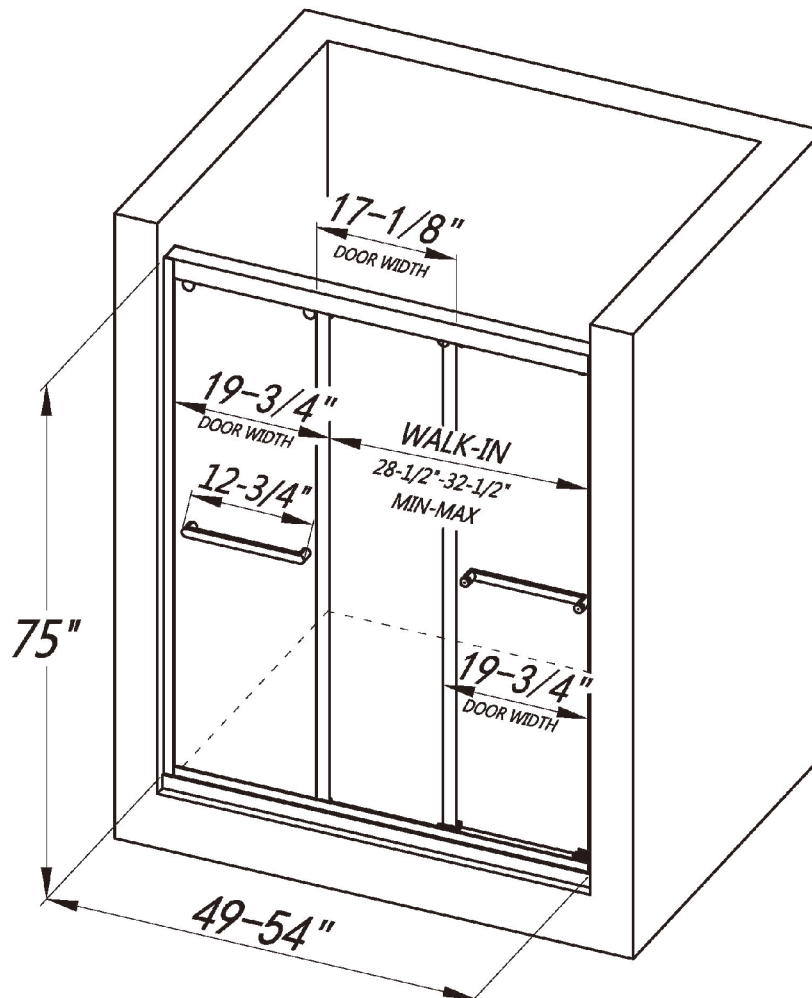

TRIPLE SLIDING SHOWER DOOR
LY3501-40x75

FEATURES

- One of the best options for compact space
- Triple sliding design allows more flexible and greater accessibility
- Shatter-proof and water-resistant film bonded onto the glass
- 5/16" (8mm) thick certified clear tempered glass
- Premium 304 stainless steel hardware to provide smooth and silent sliding
- Up to 5" in width adjustment to fit your opening
- Designed and manufactured to be easily installed

TRIPLE SLIDING SHOWER DOOR
LY3501-48x75

FEATURES

- One of the best options for compact space
- Triple sliding design allows more flexible and greater accessibility
- Shatter-proof and water-resistant film bonded onto the glass
- 5/16" (8mm) thick certified clear tempered glass
- Premium 304 stainless steel hardware to provide smooth and silent sliding
- Up to 5" in width adjustment to fit your opening
- Designed and manufactured to be easily installed

TRIPLE SLIDING SHOWER DOOR

LY3501-54x75

FEATURES

- One of the best options for compact space
- Triple sliding design allows more flexible and greater accessibility
- Shatter-proof and water-resistant film bonded onto the glass
- 5/16" (8mm) thick certified clear tempered glass
- Premium 304 stainless steel hardware to provide smooth and silent sliding
- Up to 5" in width adjustment to fit your opening
- Designed and manufactured to be easily installed

TRIPLE SLIDING SHOWER DOOR
LY3501-60x75

FEATURES

- One of the best options for compact space
- Triple sliding design allows more flexible and greater accessibility
- Shatter-proof and water-resistant film bonded onto the glass
- 5/16" (8mm) thick certified clear tempered glass
- Premium 304 stainless steel hardware to provide smooth and silent sliding
- Up to 5" in width adjustment to fit your opening
- Designed and manufactured to be easily installed