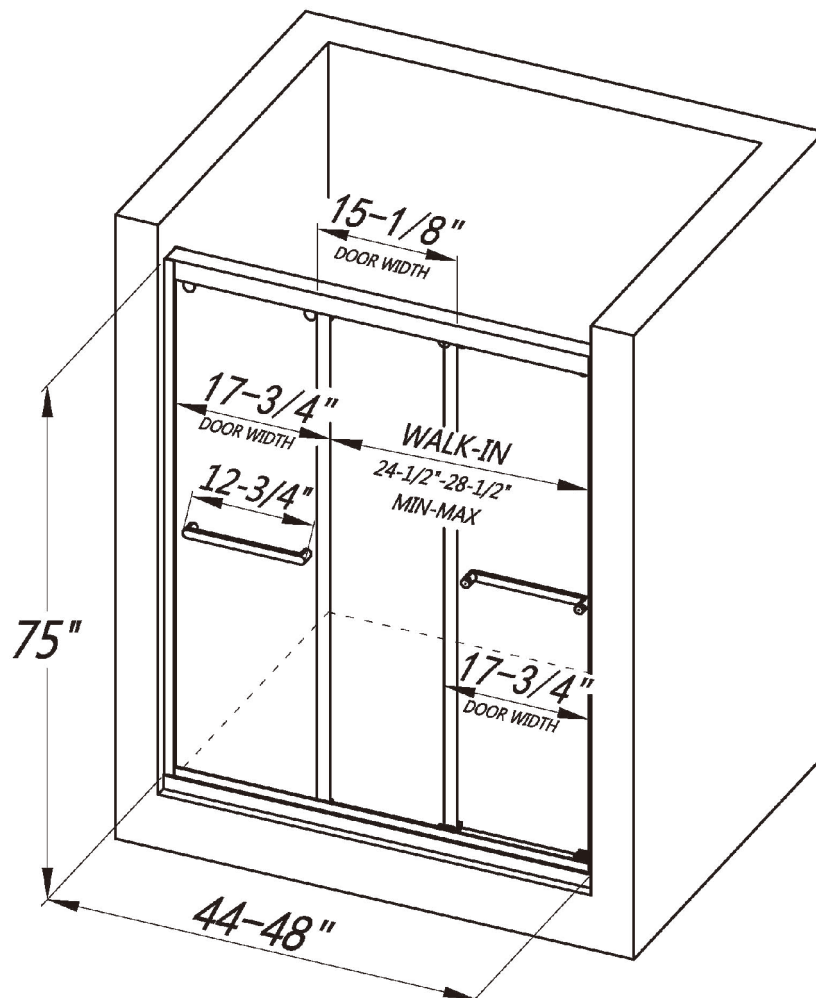

TRIPLE SLIDING SHOWER DOOR
LY3501-40x75

FEATURES

- One of the best options for compact space
- Triple sliding design allows more flexible and greater accessibility
- Shatter-proof and water-resistant film bonded onto the glass
- 5/16" (8mm) thick certified clear tempered glass
- Premium 304 stainless steel hardware to provide smooth and silent sliding
- Up to 5" in width adjustment to fit your opening
- Designed and manufactured to be easily installed

TRIPLE SLIDING SHOWER DOOR
LY3501-48x75

FEATURES

- One of the best options for compact space
- Triple sliding design allows more flexible and greater accessibility
- Shatter-proof and water-resistant film bonded onto the glass
- 5/16" (8mm) thick certified clear tempered glass
- Premium 304 stainless steel hardware to provide smooth and silent sliding
- Up to 5" in width adjustment to fit your opening
- Designed and manufactured to be easily installed

TRIPLE SLIDING SHOWER DOOR

LY3501-54x75

FEATURES

- One of the best options for compact space
- Triple sliding design allows more flexible and greater accessibility
- Shatter-proof and water-resistant film bonded onto the glass
- 5/16" (8mm) thick certified clear tempered glass
- Premium 304 stainless steel hardware to provide smooth and silent sliding
- Up to 5" in width adjustment to fit your opening
- Designed and manufactured to be easily installed

TRIPLE SLIDING SHOWER DOOR
LY3501-60x75

FEATURES

- One of the best options for compact space
- Triple sliding design allows more flexible and greater accessibility
- Shatter-proof and water-resistant film bonded onto the glass
- 5/16" (8mm) thick certified clear tempered glass
- Premium 304 stainless steel hardware to provide smooth and silent sliding
- Up to 5" in width adjustment to fit your opening
- Designed and manufactured to be easily installed