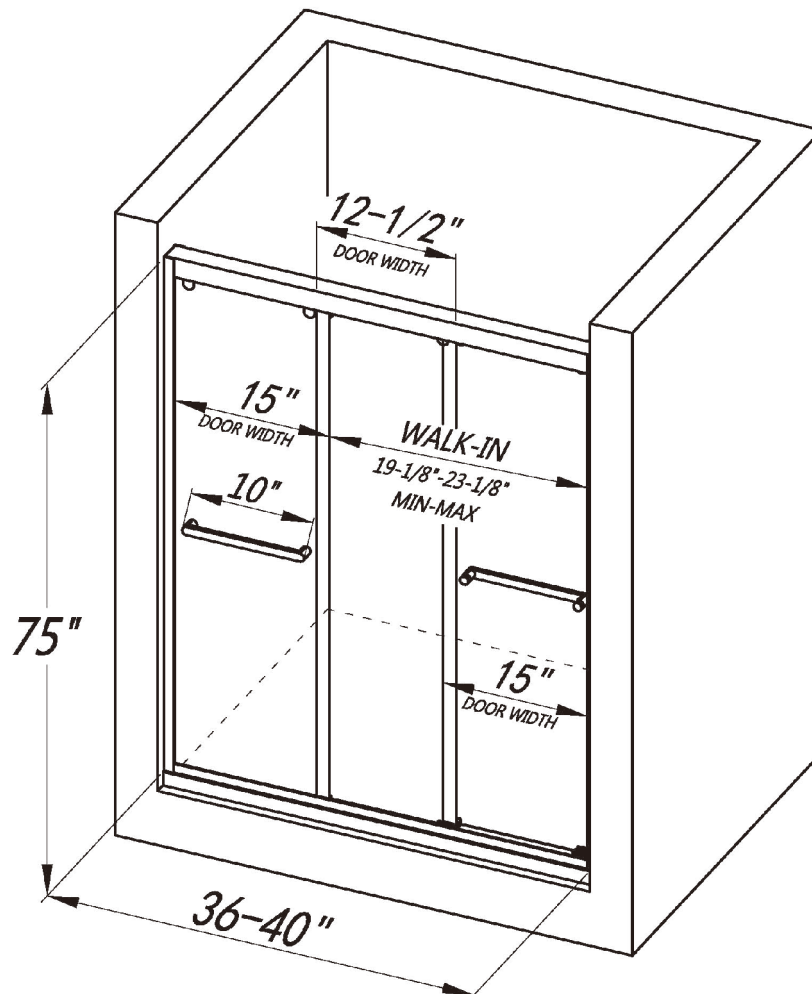

TRIPLE SLIDING SHOWER DOOR
LY3501-40x75

FEATURES

- One of the best options for compact space
- Triple sliding design allows more flexible and greater accessibility
- Shatter-proof and water-resistant film bonded onto the glass
- 5/16" (8mm) thick certified clear tempered glass
- Premium 304 stainless steel hardware to provide smooth and silent sliding
- Up to 5" in width adjustment to fit your opening
- Designed and manufactured to be easily installed

TRIPLE SLIDING SHOWER DOOR
LY3501-48x75

FEATURES

- One of the best options for compact space
- Triple sliding design allows more flexible and greater accessibility
- Shatter-proof and water-resistant film bonded onto the glass
- 5/16" (8mm) thick certified clear tempered glass
- Premium 304 stainless steel hardware to provide smooth and silent sliding
- Up to 5" in width adjustment to fit your opening
- Designed and manufactured to be easily installed

TRIPLE SLIDING SHOWER DOOR

LY3501-54x75

FEATURES

- One of the best options for compact space
- Triple sliding design allows more flexible and greater accessibility
- Shatter-proof and water-resistant film bonded onto the glass
- 5/16" (8mm) thick certified clear tempered glass
- Premium 304 stainless steel hardware to provide smooth and silent sliding
- Up to 5" in width adjustment to fit your opening
- Designed and manufactured to be easily installed

TRIPLE SLIDING SHOWER DOOR
LY3501-60x75

FEATURES

- One of the best options for compact space
- Triple sliding design allows more flexible and greater accessibility
- Shatter-proof and water-resistant film bonded onto the glass
- 5/16" (8mm) thick certified clear tempered glass
- Premium 304 stainless steel hardware to provide smooth and silent sliding
- Up to 5" in width adjustment to fit your opening
- Designed and manufactured to be easily installed