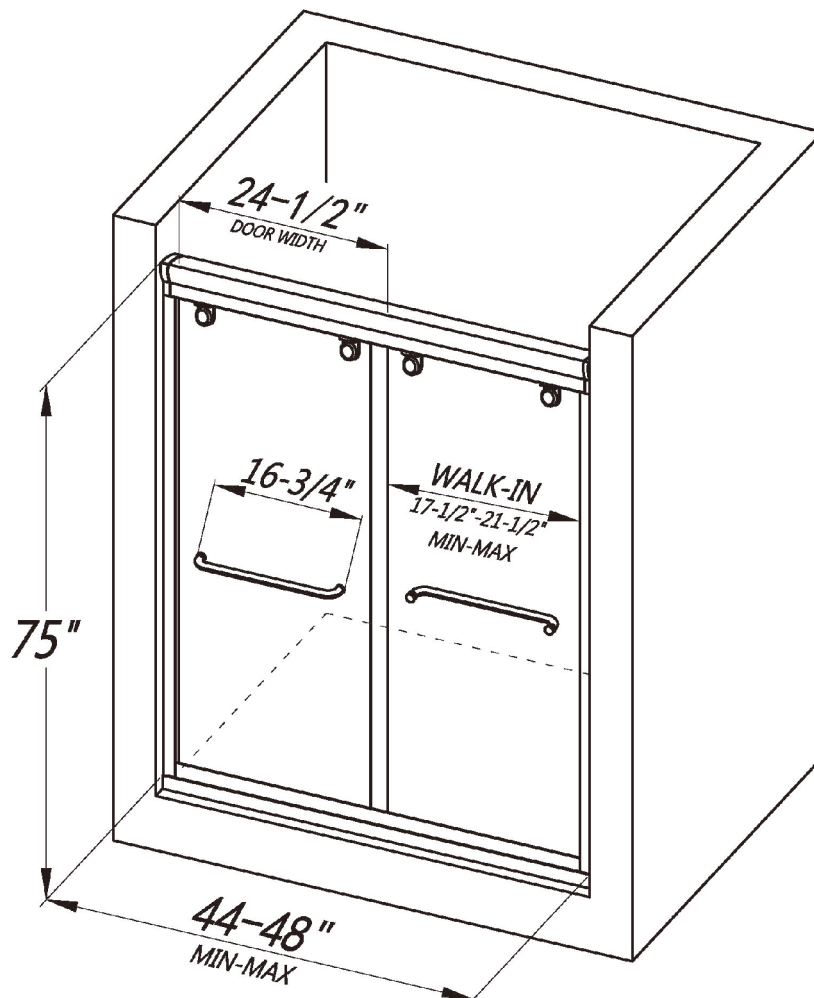

BYPASS SLIDING SHOWER DOOR
LY2601-48x75

FEATURES

- Built-in roller structure secures the glass in place and prevents accidents caused by physical impact
- Shatter-proof and water-resistant film bonded onto the glass
- Bypass sliding door for both left and right side access
- 5/16" (8mm) thick certified clear tempered glass
- Premium Aluminum hardware to provide smooth and silent sliding
- Up to 5" in width adjustment to fit your opening
- Designed and manufactured to be easily installed

BYPASS SLIDING SHOWER DOOR
LY2601-54x75

FEATURES

- Built-in roller structure secures the glass in place and prevents accidents caused by physical impact
- Shatter-proof and water-resistant film bonded onto the glass
- Bypass sliding door for both left and right side access
- 5/16" (8mm) thick certified clear tempered glass
- Premium Aluminum hardware to provide smooth and silent sliding
- Up to 5" in width adjustment to fit your opening
- Designed and manufactured to be easily installed

BYPASS SLIDING SHOWER DOOR
LY2601-60x75

FEATURES

- Built-in roller structure secures the glass in place and prevents accidents caused by physical impact
- Shatter-proof and water-resistant film bonded onto the glass
- Bypass sliding door for both left and right side access
- 5/16" (8mm) thick certified clear tempered glass
- Premium Aluminum hardware to provide smooth and silent sliding
- Up to 5" in width adjustment to fit your opening
- Designed and manufactured to be easily installed

BYPASS SLIDING SHOWER DOOR
LY2601-66x75

FEATURES

- Built-in roller structure secures the glass in place and prevents accidents caused by physical impact
- Shatter-proof and water-resistant film bonded onto the glass
- Bypass sliding door for both left and right side access
- 5/16" (8mm) thick certified clear tempered glass
- Premium Aluminum hardware to provide smooth and silent sliding
- Up to 5" in width adjustment to fit your opening
- Designed and manufactured to be easily installed