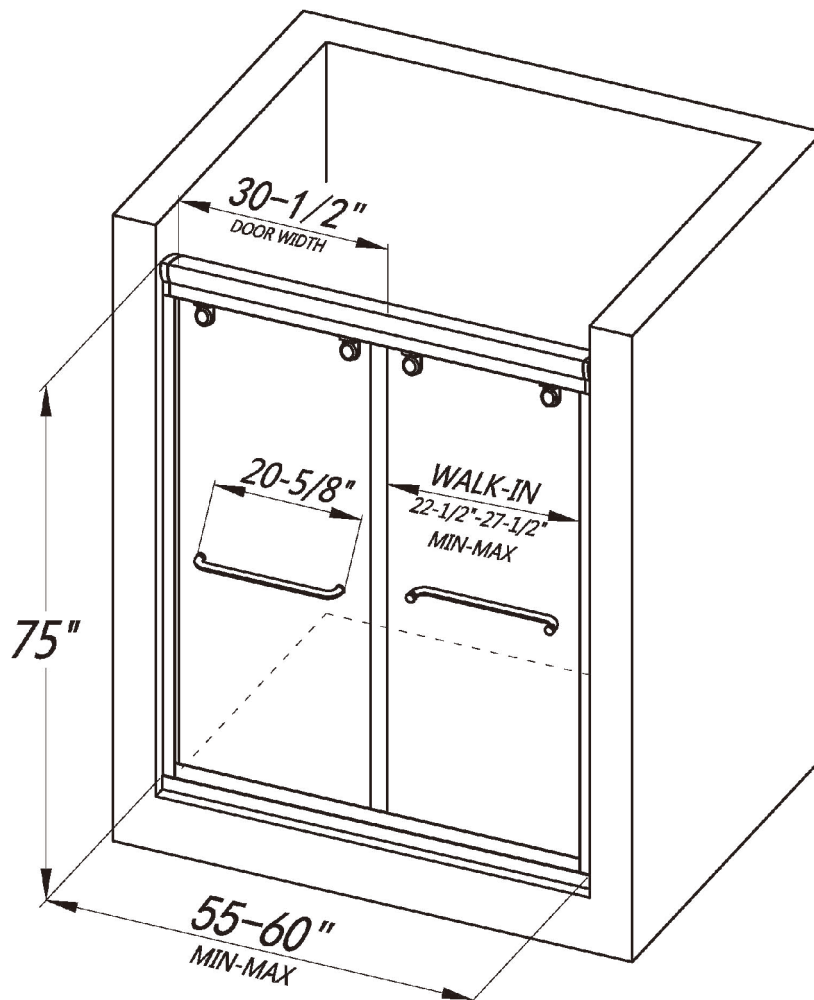

BYPASS SLIDING SHOWER DOOR
LY2601-48x75

FEATURES

- Built-in roller structure secures the glass in place and prevents accidents caused by physical impact
- Shatter-proof and water-resistant film bonded onto the glass
- Bypass sliding door for both left and right side access
- 5/16" (8mm) thick certified clear tempered glass
- Premium Aluminum hardware to provide smooth and silent sliding
- Up to 5" in width adjustment to fit your opening
- Designed and manufactured to be easily installed

BYPASS SLIDING SHOWER DOOR
LY2601-54x75

FEATURES

- Built-in roller structure secures the glass in place and prevents accidents caused by physical impact
- Shatter-proof and water-resistant film bonded onto the glass
- Bypass sliding door for both left and right side access
- 5/16" (8mm) thick certified clear tempered glass
- Premium Aluminum hardware to provide smooth and silent sliding
- Up to 5" in width adjustment to fit your opening
- Designed and manufactured to be easily installed

BYPASS SLIDING SHOWER DOOR
LY2601-60x75

FEATURES

- Built-in roller structure secures the glass in place and prevents accidents caused by physical impact
- Shatter-proof and water-resistant film bonded onto the glass
- Bypass sliding door for both left and right side access
- 5/16" (8mm) thick certified clear tempered glass
- Premium Aluminum hardware to provide smooth and silent sliding
- Up to 5" in width adjustment to fit your opening
- Designed and manufactured to be easily installed

BYPASS SLIDING SHOWER DOOR
LY2601-66x75

FEATURES

- Built-in roller structure secures the glass in place and prevents accidents caused by physical impact
- Shatter-proof and water-resistant film bonded onto the glass
- Bypass sliding door for both left and right side access
- 5/16" (8mm) thick certified clear tempered glass
- Premium Aluminum hardware to provide smooth and silent sliding
- Up to 5" in width adjustment to fit your opening
- Designed and manufactured to be easily installed