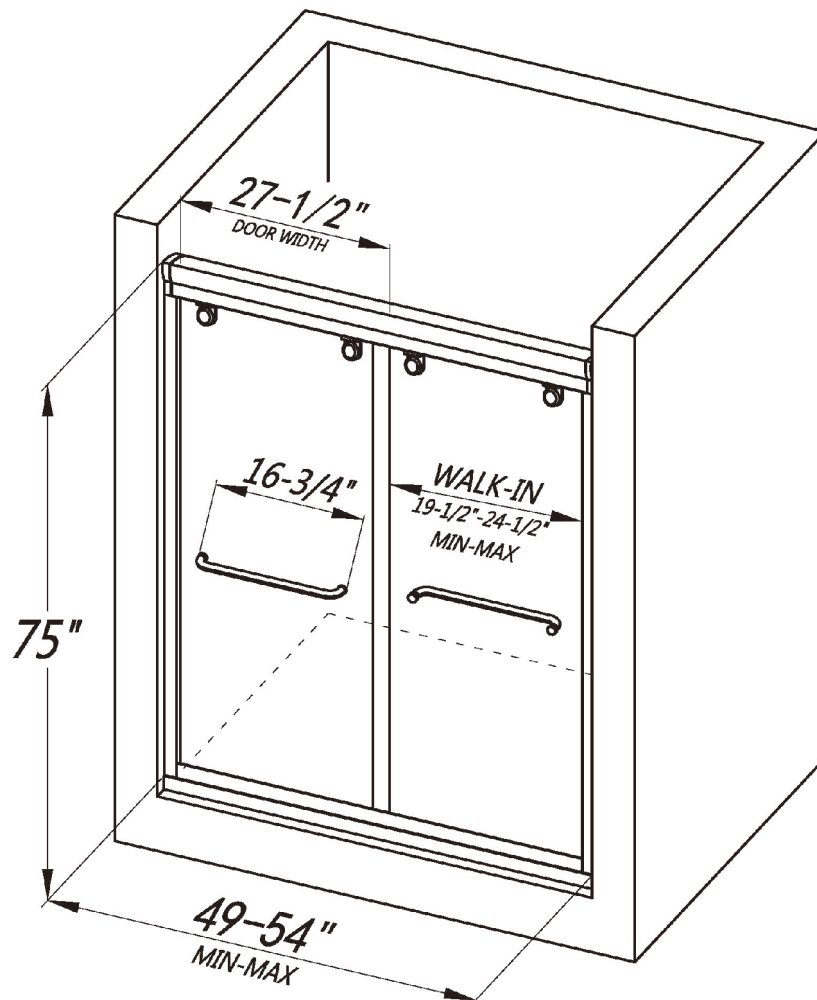

BYPASS SLIDING SHOWER DOOR
LY2601-48x75

FEATURES

- Built-in roller structure secures the glass in place and prevents accidents caused by physical impact
- Shatter-proof and water-resistant film bonded onto the glass
- Bypass sliding door for both left and right side access
- 5/16" (8mm) thick certified clear tempered glass
- Premium Aluminum hardware to provide smooth and silent sliding
- Up to 5" in width adjustment to fit your opening
- Designed and manufactured to be easily installed

BYPASS SLIDING SHOWER DOOR
LY2601-54x75

FEATURES

- Built-in roller structure secures the glass in place and prevents accidents caused by physical impact
- Shatter-proof and water-resistant film bonded onto the glass
- Bypass sliding door for both left and right side access
- 5/16" (8mm) thick certified clear tempered glass
- Premium Aluminum hardware to provide smooth and silent sliding
- Up to 5" in width adjustment to fit your opening
- Designed and manufactured to be easily installed

BYPASS SLIDING SHOWER DOOR
LY2601-60x75

FEATURES

- Built-in roller structure secures the glass in place and prevents accidents caused by physical impact
- Shatter-proof and water-resistant film bonded onto the glass
- Bypass sliding door for both left and right side access
- 5/16" (8mm) thick certified clear tempered glass
- Premium Aluminum hardware to provide smooth and silent sliding
- Up to 5" in width adjustment to fit your opening
- Designed and manufactured to be easily installed

BYPASS SLIDING SHOWER DOOR
LY2601-66x75

FEATURES

- Built-in roller structure secures the glass in place and prevents accidents caused by physical impact
- Shatter-proof and water-resistant film bonded onto the glass
- Bypass sliding door for both left and right side access
- 5/16" (8mm) thick certified clear tempered glass
- Premium Aluminum hardware to provide smooth and silent sliding
- Up to 5" in width adjustment to fit your opening
- Designed and manufactured to be easily installed