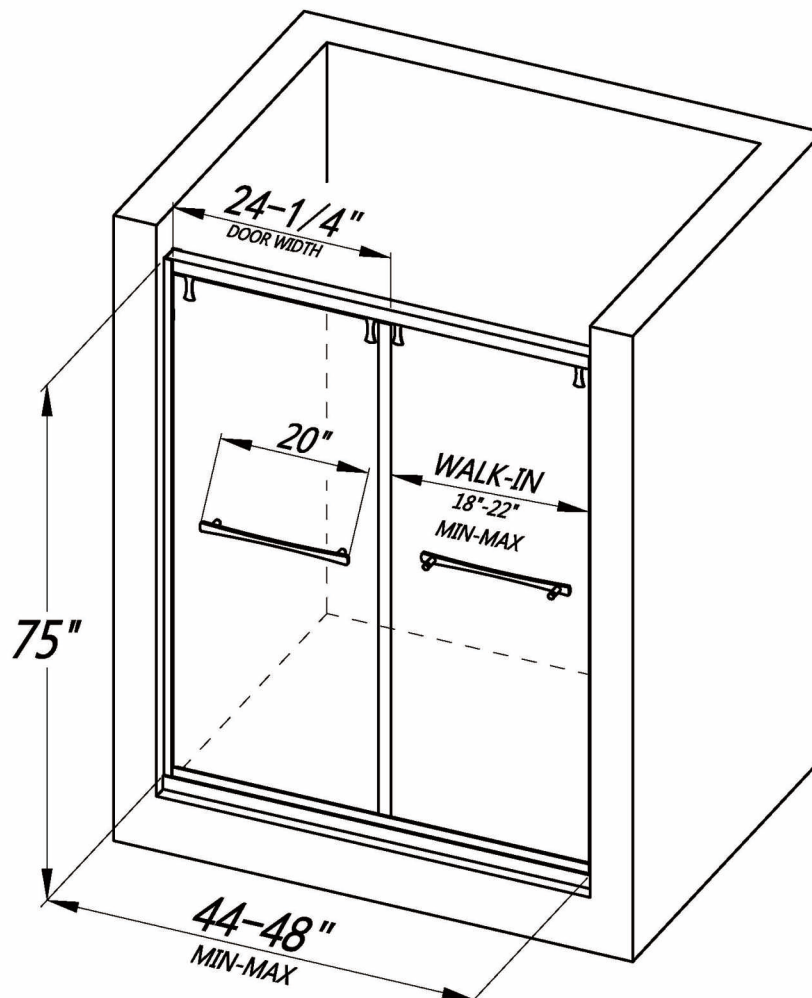

SOFT CLOSING BYPASS SLIDING SHOWER DOOR
LY6601-48x75

FEATURES

- Soft close system and cushioned guide
- Shatter-proof and water-resistant film bonded onto the glass
- Bypass sliding door for both left and right side access
- 5/16" (8mm) thick certified clear tempered glass
- Premium 304 stainless steel hardware to provide smooth and silent sliding
- Up to 5" in width adjustment to fit your opening
- Designed and manufactured to be easily installed

SOFT CLOSING BYPASS SLIDING SHOWER DOOR
LY6601-60x75

FEATURES

- Soft close system and cushioned guide
- Shatter-proof and water-resistant film bonded onto the glass
- Bypass sliding door for both left and right side access
- 5/16" (8mm) thick certified clear tempered glass
- Premium 304 stainless steel hardware to provide smooth and silent sliding
- Up to 5" in width adjustment to fit your opening
- Designed and manufactured to be easily installed